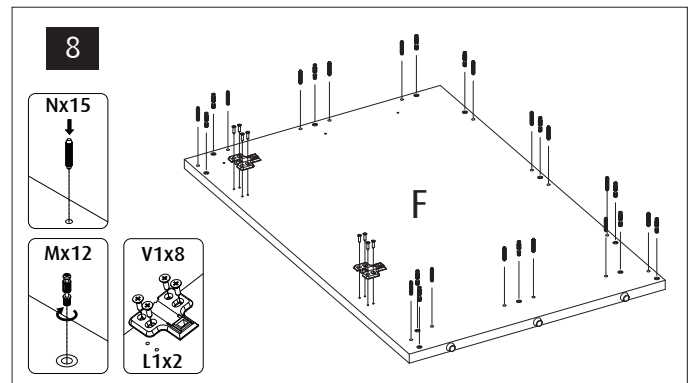

Red Sea MAX[®]

NANO PENINSULA

- EN Cabinet Installation Guide
- FR Guide d'installation du meuble
- DE Kabinett Installationsanleitung

Resource & Support Center:
www.redseafish.com/support/

| | | | | |
|----|--|----|--|----|
| L1 | | L2 | | 2 |
| M | | | | 34 |
| N | | | | 40 |
| P | | | | 34 |
| Q | | | | 34 |
| R | | | | 1 |
| S | | | | 1 |
| V1 | | | | 12 |
| V2 | | | | 2 |
| V3 | | | | 8 |
| W | | | | 8 |

H x 2

B5 x 2

E

| MAX NANO Peninsula | Black | White | Part Description |
|--------------------|---------|----------|--------------------------|
| C | 5981B-P | 5981B-P | Cabinet Top |
| A | 5982B-P | 5982B-P | Cabinet Bottom |
| H1 | 5263B | - | Cabinet Sockel Black |
| H2 | - | 5263WB | Cabinet Sockel White |
| B | 5984B-C | 5984B-C | Cabinet Rear |
| F | 5985B-P | 5985WB-P | Cabinet Side Left |
| G | 5986B-P | 5986WB-P | Cabinet Side Right |
| E | 5268B | 5268B | Cabinet Front Upper |
| B5 | 8766 | 8766 | Cabinet Side Top support |
| D | 5265B | 5265W | Cabinet Door 45 |