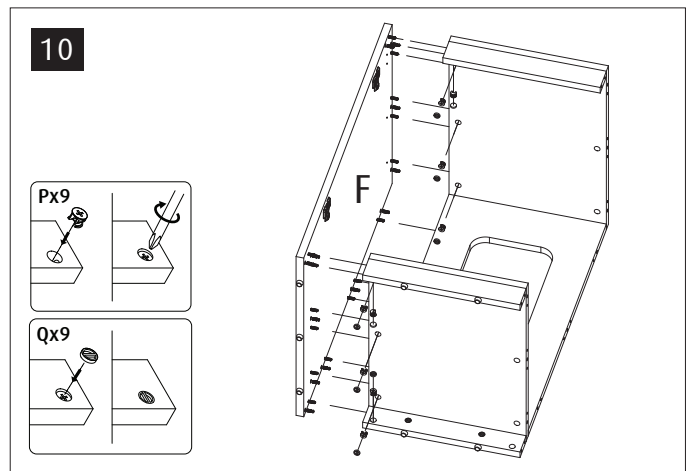

Red Sea MAX[®]

NANO PENINSULA

- EN Cabinet Installation Guide
- FR Guide d'installation du meuble
- DE Kabinett Installationsanleitung

Resource & Support Center:
www.redseafish.com/support/

| | | | | |
|----|--|----|--|----|
| L1 | | L2 | | 2 |
| M | | | | 34 |
| N | | | | 40 |
| P | | | | 34 |
| Q | | | | 34 |
| R | | | | 1 |
| S | | | | 1 |
| V1 | | | | 12 |
| V2 | | | | 2 |
| V3 | | | | 8 |
| W | | | | 8 |

H x 2

B5 x 2

E

| MAX NANO Peninsula | Black | White | Part Description |
|--------------------|---------|----------|--------------------------|
| C | 5981B-P | 5981B-P | Cabinet Top |
| A | 5982B-P | 5982B-P | Cabinet Bottom |
| H1 | 5263B | - | Cabinet Sockel Black |
| H2 | - | 5263WB | Cabinet Sockel White |
| B | 5984B-C | 5984B-C | Cabinet Rear |
| F | 5985B-P | 5985WB-P | Cabinet Side Left |
| G | 5986B-P | 5986WB-P | Cabinet Side Right |
| E | 5268B | 5268B | Cabinet Front Upper |
| B5 | 8766 | 8766 | Cabinet Side Top support |
| D | 5265B | 5265W | Cabinet Door 45 |