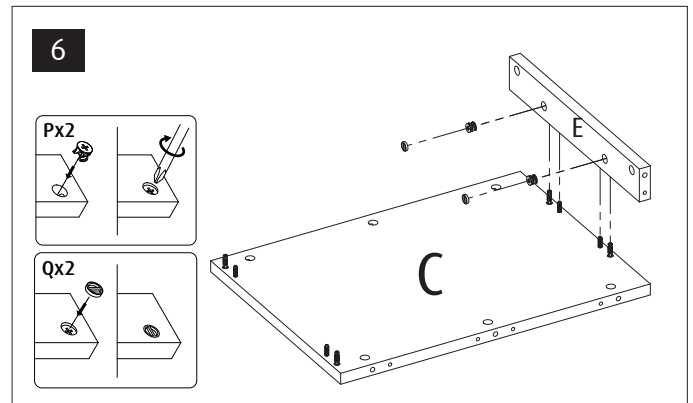

Red Sea MAX[®]

NANO PENINSULA

- EN Cabinet Installation Guide
- FR Guide d'installation du meuble
- DE Kabinett Installationsanleitung

Resource & Support Center:
www.redseafish.com/support/

| | | | | |
|----|--|----|--|----|
| L1 | | L2 | | 2 |
| M | | | | 34 |
| N | | | | 40 |
| P | | | | 34 |
| Q | | | | 34 |
| R | | | | 1 |
| S | | | | 1 |
| V1 | | | | 12 |
| V2 | | | | 2 |
| V3 | | | | 8 |
| W | | | | 8 |

H x 2

B5 x 2

E

| MAX NANO Peninsula | Black | White | Part Description |
|--------------------|---------|----------|--------------------------|
| C | 5981B-P | 5981B-P | Cabinet Top |
| A | 5982B-P | 5982B-P | Cabinet Bottom |
| H1 | 5263B | - | Cabinet Sockel Black |
| H2 | - | 5263WB | Cabinet Sockel White |
| B | 5984B-C | 5984B-C | Cabinet Rear |
| F | 5985B-P | 5985WB-P | Cabinet Side Left |
| G | 5986B-P | 5986WB-P | Cabinet Side Right |
| E | 5268B | 5268B | Cabinet Front Upper |
| B5 | 8766 | 8766 | Cabinet Side Top support |
| D | 5265B | 5265W | Cabinet Door 45 |