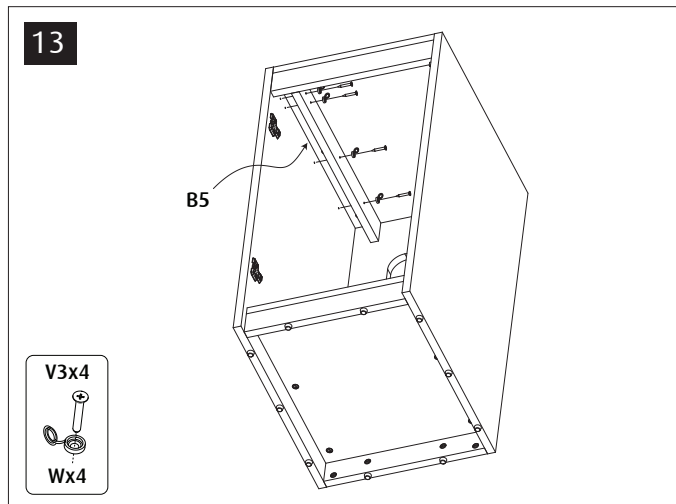

Red Sea MAX[®]

NANO PENINSULA

- EN Cabinet Installation Guide
- FR Guide d'installation du meuble
- DE Kabinett Installationsanleitung

Resource & Support Center:
www.redseafish.com/support/

| | | | | |
|----|--|----|--|----|
| L1 | | L2 | | 2 |
| M | | | | 34 |
| N | | | | 40 |
| P | | | | 34 |
| Q | | | | 34 |
| R | | | | 1 |
| S | | | | 1 |
| V1 | | | | 12 |
| V2 | | | | 2 |
| V3 | | | | 8 |
| W | | | | 8 |

H x 2

B5 x 2

E

| MAX NANO Peninsula | Black | White | Part Description |
|--------------------|---------|----------|--------------------------|
| C | 5981B-P | 5981B-P | Cabinet Top |
| A | 5982B-P | 5982B-P | Cabinet Bottom |
| H1 | 5263B | - | Cabinet Sockel Black |
| H2 | - | 5263WB | Cabinet Sockel White |
| B | 5984B-C | 5984B-C | Cabinet Rear |
| F | 5985B-P | 5985WB-P | Cabinet Side Left |
| G | 5986B-P | 5986WB-P | Cabinet Side Right |
| E | 5268B | 5268B | Cabinet Front Upper |
| B5 | 8766 | 8766 | Cabinet Side Top support |
| D | 5265B | 5265W | Cabinet Door 45 |