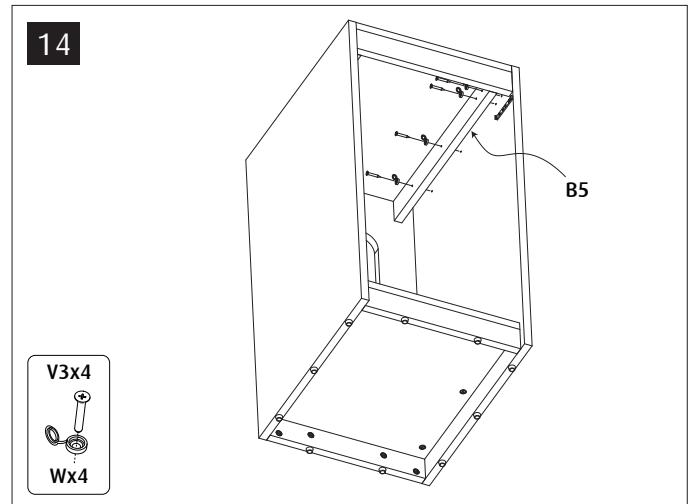

Red Sea MAX[®]

NANO PENINSULA

- EN Cabinet Installation Guide
- FR Guide d'installation du meuble
- DE Kabinett Installationsanleitung

Resource & Support Center:
www.redseafish.com/support/

| | | | | |
|----|--|----|--|----|
| L1 | | L2 | | 2 |
| M | | | | 34 |
| N | | | | 40 |
| P | | | | 34 |
| Q | | | | 34 |
| R | | | | 1 |
| S | | | | 1 |
| V1 | | | | 12 |
| V2 | | | | 2 |
| V3 | | | | 8 |
| W | | | | 8 |

H x 2

B5 x 2

E

| MAX NANO Peninsula | Black | White | Part Description |
|--------------------|---------|----------|--------------------------|
| C | 5981B-P | 5981B-P | Cabinet Top |
| A | 5982B-P | 5982B-P | Cabinet Bottom |
| H1 | 5263B | - | Cabinet Sockel Black |
| H2 | - | 5263WB | Cabinet Sockel White |
| B | 5984B-C | 5984B-C | Cabinet Rear |
| F | 5985B-P | 5985WB-P | Cabinet Side Left |
| G | 5986B-P | 5986WB-P | Cabinet Side Right |
| E | 5268B | 5268B | Cabinet Front Upper |
| B5 | 8766 | 8766 | Cabinet Side Top support |
| D | 5265B | 5265W | Cabinet Door 45 |