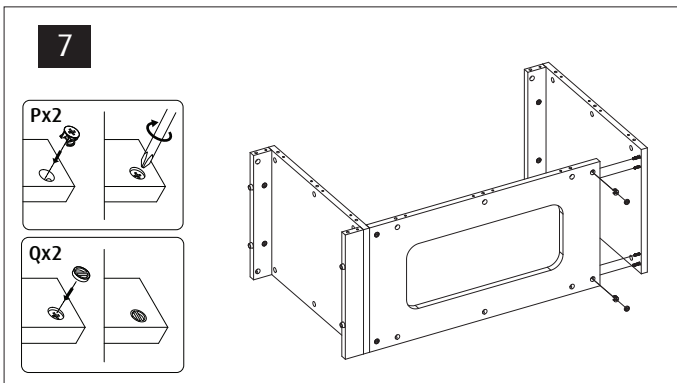

H x 2

B5 x 2

E

| MAX NANO Peninsula | Black | White | Part Description |
|--------------------|---------|----------|--------------------------|
| C | 5981B-P | 5981B-P | Cabinet Top |
| A | 5982B-P | 5982B-P | Cabinet Bottom |
| H1 | 5263B | - | Cabinet Sockel Black |
| H2 | - | 5263WB | Cabinet Sockel White |
| B | 5984B-C | 5984B-C | Cabinet Rear |
| F | 5985B-P | 5985WB-P | Cabinet Side Left |
| G | 5986B-P | 5986WB-P | Cabinet Side Right |
| E | 5268B | 5268B | Cabinet Front Upper |
| B5 | 8766 | 8766 | Cabinet Side Top support |
| D | 5265B | 5265W | Cabinet Door 45 |