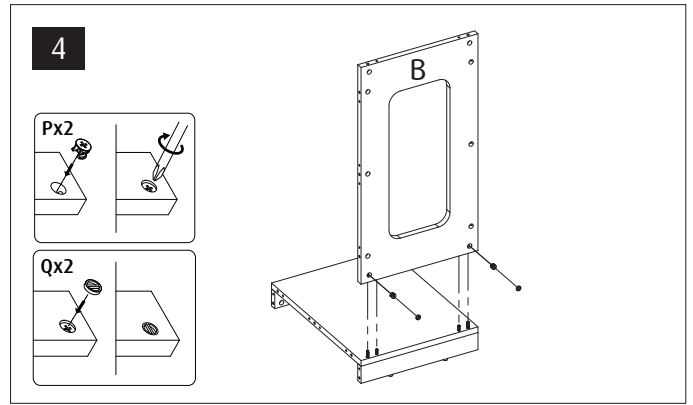

H x 2

B5 x 2

E

| MAX NANO Peninsula | Black | White | Part Description |
|--------------------|---------|----------|--------------------------|
| C | 5981B-P | 5981B-P | Cabinet Top |
| A | 5982B-P | 5982B-P | Cabinet Bottom |
| H1 | 5263B | - | Cabinet Sockel Black |
| H2 | - | 5263WB | Cabinet Sockel White |
| B | 5984B-C | 5984B-C | Cabinet Rear |
| F | 5985B-P | 5985WB-P | Cabinet Side Left |
| G | 5986B-P | 5986WB-P | Cabinet Side Right |
| E | 5268B | 5268B | Cabinet Front Upper |
| B5 | 8766 | 8766 | Cabinet Side Top support |
| D | 5265B | 5265W | Cabinet Door 45 |