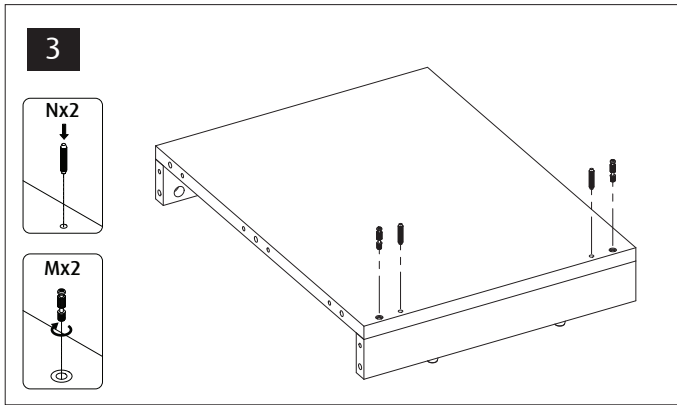

H x 2

B5 x 2

E

| MAX NANO Peninsula | Black | White | Part Description |
|--------------------|---------|----------|--------------------------|
| C | 5981B-P | 5981B-P | Cabinet Top |
| A | 5982B-P | 5982B-P | Cabinet Bottom |
| H1 | 5263B | - | Cabinet Sockel Black |
| H2 | - | 5263WB | Cabinet Sockel White |
| B | 5984B-C | 5984B-C | Cabinet Rear |
| F | 5985B-P | 5985WB-P | Cabinet Side Left |
| G | 5986B-P | 5986WB-P | Cabinet Side Right |
| E | 5268B | 5268B | Cabinet Front Upper |
| B5 | 8766 | 8766 | Cabinet Side Top support |
| D | 5265B | 5265W | Cabinet Door 45 |