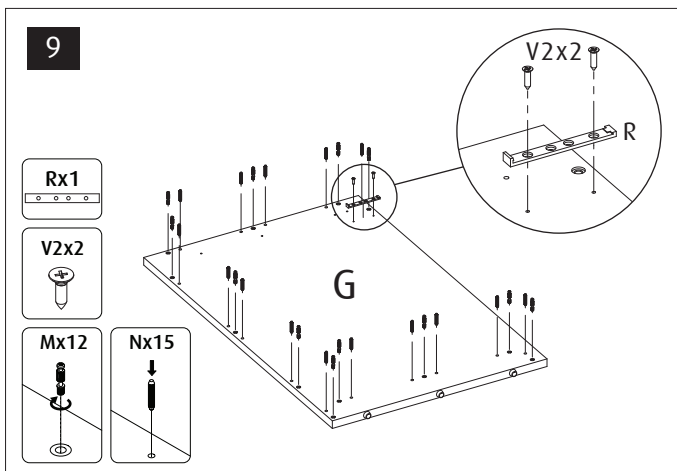

H x 2

B5 x 2

E

| MAX NANO Peninsula | Black | White | Part Description |
|--------------------|---------|----------|--------------------------|
| C | 5981B-P | 5981B-P | Cabinet Top |
| A | 5982B-P | 5982B-P | Cabinet Bottom |
| H1 | 5263B | - | Cabinet Sockel Black |
| H2 | - | 5263WB | Cabinet Sockel White |
| B | 5984B-C | 5984B-C | Cabinet Rear |
| F | 5985B-P | 5985WB-P | Cabinet Side Left |
| G | 5986B-P | 5986WB-P | Cabinet Side Right |
| E | 5268B | 5268B | Cabinet Front Upper |
| B5 | 8766 | 8766 | Cabinet Side Top support |
| D | 5265B | 5265W | Cabinet Door 45 |