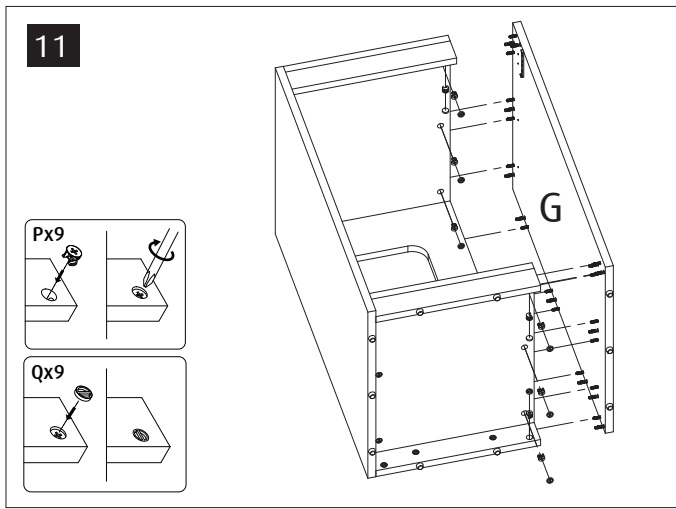

Red Sea MAX[®]

NANO PENINSULA

- EN Cabinet Installation Guide
- FR Guide d'installation du meuble
- DE Kabinett Installationsanleitung

Resource & Support Center:
www.redseafish.com/support/

| | | | | |
|----|--|----|--|----|
| L1 | | L2 | | 2 |
| M | | | | 34 |
| N | | | | 40 |
| P | | | | 34 |
| Q | | | | 34 |
| R | | | | 1 |
| S | | | | 1 |
| V1 | | | | 12 |
| V2 | | | | 2 |
| V3 | | | | 8 |
| W | | | | 8 |

H x 2

B5 x 2

E

| MAX NANO Peninsula | Black | White | Part Description |
|--------------------|---------|----------|--------------------------|
| C | 5981B-P | 5981B-P | Cabinet Top |
| A | 5982B-P | 5982B-P | Cabinet Bottom |
| H1 | 5263B | - | Cabinet Sockel Black |
| H2 | - | 5263WB | Cabinet Sockel White |
| B | 5984B-C | 5984B-C | Cabinet Rear |
| F | 5985B-P | 5985WB-P | Cabinet Side Left |
| G | 5986B-P | 5986WB-P | Cabinet Side Right |
| E | 5268B | 5268B | Cabinet Front Upper |
| B5 | 8766 | 8766 | Cabinet Side Top support |
| D | 5265B | 5265W | Cabinet Door 45 |