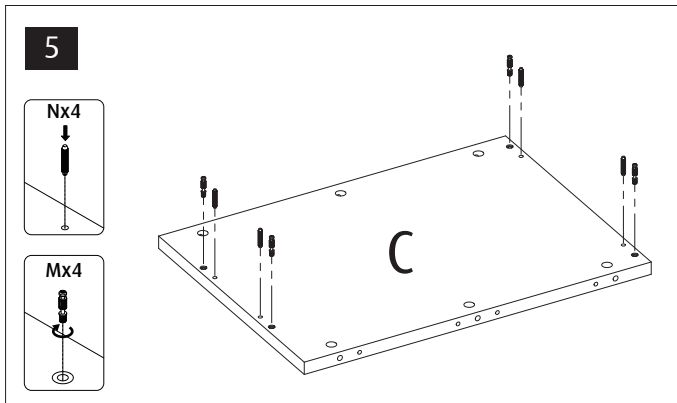

Red Sea MAX[®]

NANO PENINSULA

- EN Cabinet Installation Guide
- FR Guide d'installation du meuble
- DE Kabinett Installationsanleitung

Resource & Support Center:
www.redseafish.com/support/

| | | | | |
|----|--|----|--|----|
| L1 | | L2 | | 2 |
| M | | | | 34 |
| N | | | | 40 |
| P | | | | 34 |
| Q | | | | 34 |
| R | | | | 1 |
| S | | | | 1 |
| V1 | | | | 12 |
| V2 | | | | 2 |
| V3 | | | | 8 |
| W | | | | 8 |

H x 2

B5 x 2

E

| MAX NANO Peninsula | Black | White | Part Description |
|--------------------|---------|----------|--------------------------|
| C | 5981B-P | 5981B-P | Cabinet Top |
| A | 5982B-P | 5982B-P | Cabinet Bottom |
| H1 | 5263B | - | Cabinet Sockel Black |
| H2 | - | 5263WB | Cabinet Sockel White |
| B | 5984B-C | 5984B-C | Cabinet Rear |
| F | 5985B-P | 5985WB-P | Cabinet Side Left |
| G | 5986B-P | 5986WB-P | Cabinet Side Right |
| E | 5268B | 5268B | Cabinet Front Upper |
| B5 | 8766 | 8766 | Cabinet Side Top support |
| D | 5265B | 5265W | Cabinet Door 45 |