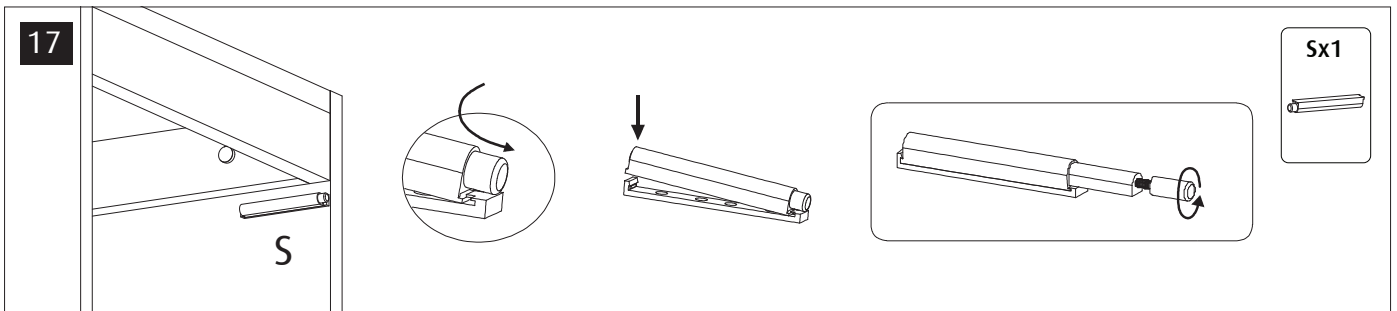

Red Sea MAX[®]

NANO PENINSULA

- EN Cabinet Installation Guide
- FR Guide d'installation du meuble
- DE Kabinett Installationsanleitung

Resource & Support Center:
www.redseafish.com/support/

| | | | | |
|----|--|----|--|----|
| L1 | | L2 | | 2 |
| M | | | | 34 |
| N | | | | 40 |
| P | | | | 34 |
| Q | | | | 34 |
| R | | | | 1 |
| S | | | | 1 |
| V1 | | | | 12 |
| V2 | | | | 2 |
| V3 | | | | 8 |
| W | | | | 8 |

H x 2

B5 x 2

E

| MAX NANO Peninsula | Black | White | Part Description |
|--------------------|---------|----------|--------------------------|
| C | 5981B-P | 5981B-P | Cabinet Top |
| A | 5982B-P | 5982B-P | Cabinet Bottom |
| H1 | 5263B | - | Cabinet Sockel Black |
| H2 | - | 5263WB | Cabinet Sockel White |
| B | 5984B-C | 5984B-C | Cabinet Rear |
| F | 5985B-P | 5985WB-P | Cabinet Side Left |
| G | 5986B-P | 5986WB-P | Cabinet Side Right |
| E | 5268B | 5268B | Cabinet Front Upper |
| B5 | 8766 | 8766 | Cabinet Side Top support |
| D | 5265B | 5265W | Cabinet Door 45 |