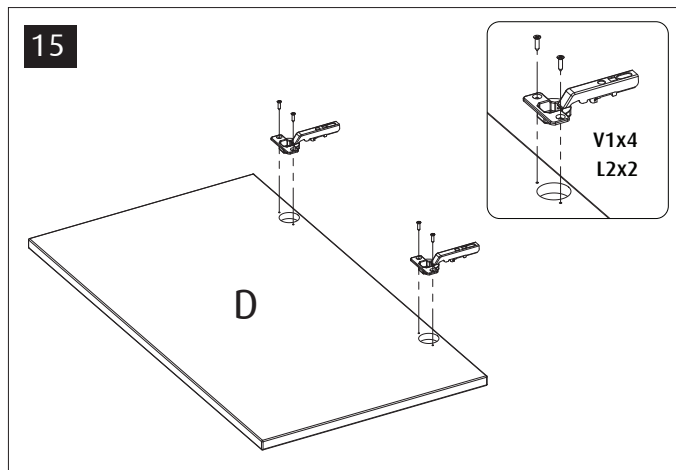

H x 2

B5 x 2

E

| MAX NANO Peninsula | Black | White | Part Description |
|--------------------|---------|----------|--------------------------|
| C | 5981B-P | 5981B-P | Cabinet Top |
| A | 5982B-P | 5982B-P | Cabinet Bottom |
| H1 | 5263B | - | Cabinet Sockel Black |
| H2 | - | 5263WB | Cabinet Sockel White |
| B | 5984B-C | 5984B-C | Cabinet Rear |
| F | 5985B-P | 5985WB-P | Cabinet Side Left |
| G | 5986B-P | 5986WB-P | Cabinet Side Right |
| E | 5268B | 5268B | Cabinet Front Upper |
| B5 | 8766 | 8766 | Cabinet Side Top support |
| D | 5265B | 5265W | Cabinet Door 45 |