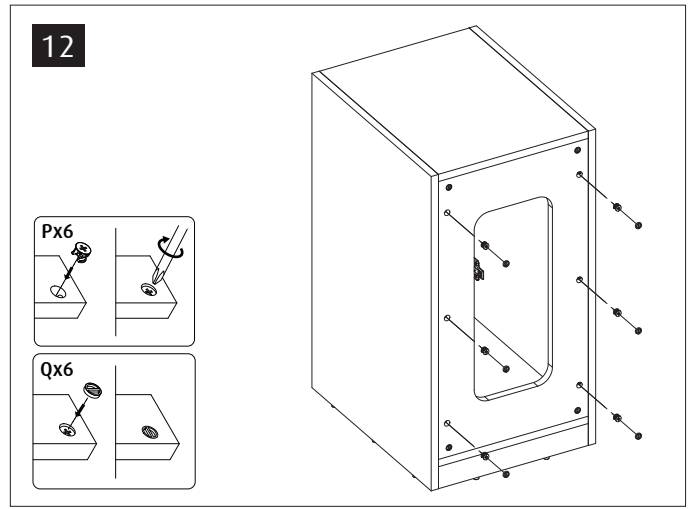

Red Sea MAX[®]

NANO PENINSULA

- EN Cabinet Installation Guide
- FR Guide d'installation du meuble
- DE Kabinett Installationsanleitung

Resource & Support Center:
www.redseafish.com/support/

| | | | | |
|----|--|----|--|----|
| L1 | | L2 | | 2 |
| M | | | | 34 |
| N | | | | 40 |
| P | | | | 34 |
| Q | | | | 34 |
| R | | | | 1 |
| S | | | | 1 |
| V1 | | | | 12 |
| V2 | | | | 2 |
| V3 | | | | 8 |
| W | | | | 8 |

H x 2

B5 x 2

E

| MAX NANO Peninsula | Black | White | Part Description |
|--------------------|---------|----------|--------------------------|
| C | 5981B-P | 5981B-P | Cabinet Top |
| A | 5982B-P | 5982B-P | Cabinet Bottom |
| H1 | 5263B | - | Cabinet Sockel Black |
| H2 | - | 5263WB | Cabinet Sockel White |
| B | 5984B-C | 5984B-C | Cabinet Rear |
| F | 5985B-P | 5985WB-P | Cabinet Side Left |
| G | 5986B-P | 5986WB-P | Cabinet Side Right |
| E | 5268B | 5268B | Cabinet Front Upper |
| B5 | 8766 | 8766 | Cabinet Side Top support |
| D | 5265B | 5265W | Cabinet Door 45 |