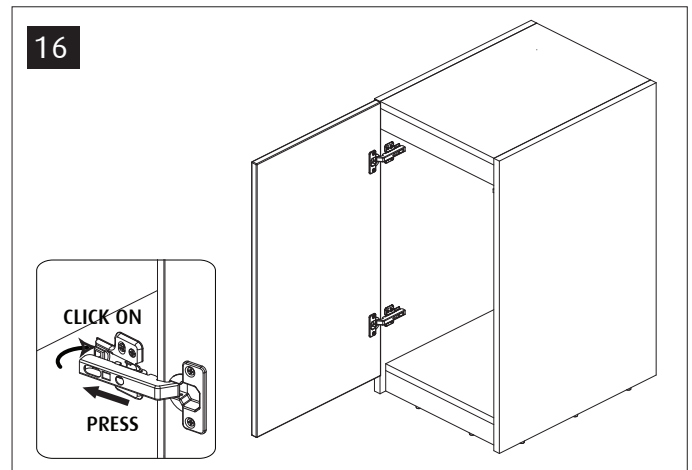

Red Sea MAX[®]

NANO PENINSULA

- EN Cabinet Installation Guide
- FR Guide d'installation du meuble
- DE Kabinett Installationsanleitung

Resource & Support Center:
www.redseafish.com/support/

| | | | | |
|----|--|----|--|----|
| L1 | | L2 | | 2 |
| M | | | | 34 |
| N | | | | 40 |
| P | | | | 34 |
| Q | | | | 34 |
| R | | | | 1 |
| S | | | | 1 |
| V1 | | | | 12 |
| V2 | | | | 2 |
| V3 | | | | 8 |
| W | | | | 8 |

H x 2

B5 x 2

E

| MAX NANO Peninsula | Black | White | Part Description |
|--------------------|---------|----------|--------------------------|
| C | 5981B-P | 5981B-P | Cabinet Top |
| A | 5982B-P | 5982B-P | Cabinet Bottom |
| H1 | 5263B | - | Cabinet Sockel Black |
| H2 | - | 5263WB | Cabinet Sockel White |
| B | 5984B-C | 5984B-C | Cabinet Rear |
| F | 5985B-P | 5985WB-P | Cabinet Side Left |
| G | 5986B-P | 5986WB-P | Cabinet Side Right |
| E | 5268B | 5268B | Cabinet Front Upper |
| B5 | 8766 | 8766 | Cabinet Side Top support |
| D | 5265B | 5265W | Cabinet Door 45 |