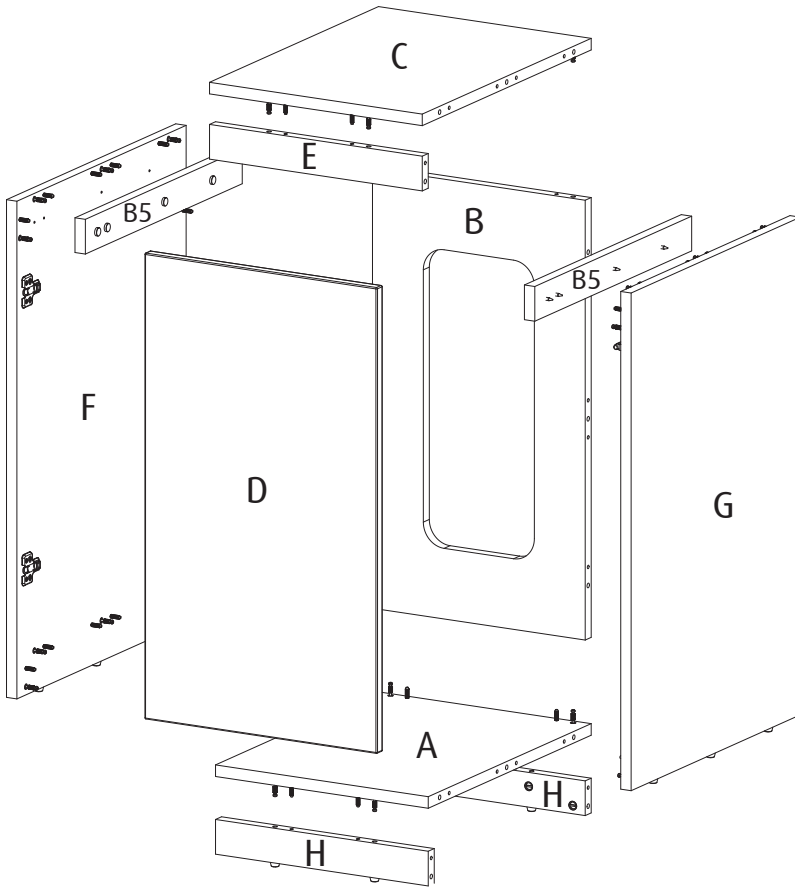

Red Sea MAX[®]

NANO PENINSULA

- EN Cabinet Installation Guide
- FR Guide d'installation du meuble
- DE Kabinett Installationsanleitung

Resource & Support Center:
www.redseafish.com/support/

| | | | | |
|----|--|----|--|----|
| L1 | | L2 | | 2 |
| M | | | | 34 |
| N | | | | 40 |
| P | | | | 34 |
| Q | | | | 34 |
| R | | | | 1 |
| S | | | | 1 |
| V1 | | | | 12 |
| V2 | | | | 2 |
| V3 | | | | 8 |
| W | | | | 8 |

H x 2

B5 x 2

E

| MAX NANO Peninsula | Black | White | Part Description |
|--------------------|---------|----------|--------------------------|
| C | 5981B-P | 5981B-P | Cabinet Top |
| A | 5982B-P | 5982B-P | Cabinet Bottom |
| H1 | 5263B | - | Cabinet Sockel Black |
| H2 | - | 5263WB | Cabinet Sockel White |
| B | 5984B-C | 5984B-C | Cabinet Rear |
| F | 5985B-P | 5985WB-P | Cabinet Side Left |
| G | 5986B-P | 5986WB-P | Cabinet Side Right |
| E | 5268B | 5268B | Cabinet Front Upper |
| B5 | 8766 | 8766 | Cabinet Side Top support |
| D | 5265B | 5265W | Cabinet Door 45 |