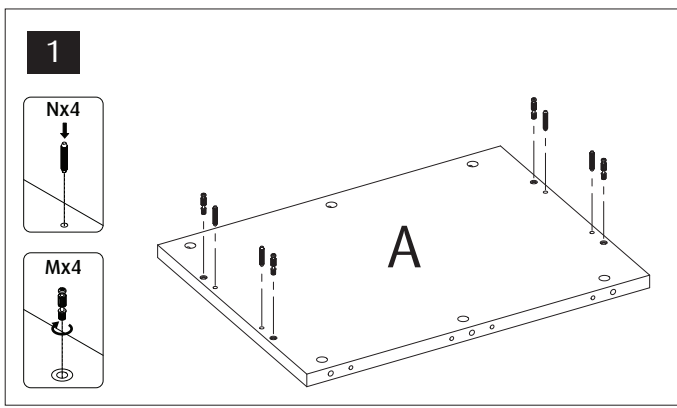

Red Sea MAX[®]

NANO PENINSULA

- EN Cabinet Installation Guide
- FR Guide d'installation du meuble
- DE Kabinett Installationsanleitung

Resource & Support Center:
www.redseafish.com/support/

| | | | | |
|----|--|----|--|----|
| L1 | | L2 | | 2 |
| M | | | | 34 |
| N | | | | 40 |
| P | | | | 34 |
| Q | | | | 34 |
| R | | | | 1 |
| S | | | | 1 |
| V1 | | | | 12 |
| V2 | | | | 2 |
| V3 | | | | 8 |
| W | | | | 8 |

H x 2

B5 x 2

E

| MAX NANO Peninsula | Black | White | Part Description |
|--------------------|---------|----------|--------------------------|
| C | 5981B-P | 5981B-P | Cabinet Top |
| A | 5982B-P | 5982B-P | Cabinet Bottom |
| H1 | 5263B | - | Cabinet Sockel Black |
| H2 | - | 5263WB | Cabinet Sockel White |
| B | 5984B-C | 5984B-C | Cabinet Rear |
| F | 5985B-P | 5985WB-P | Cabinet Side Left |
| G | 5986B-P | 5986WB-P | Cabinet Side Right |
| E | 5268B | 5268B | Cabinet Front Upper |
| B5 | 8766 | 8766 | Cabinet Side Top support |
| D | 5265B | 5265W | Cabinet Door 45 |