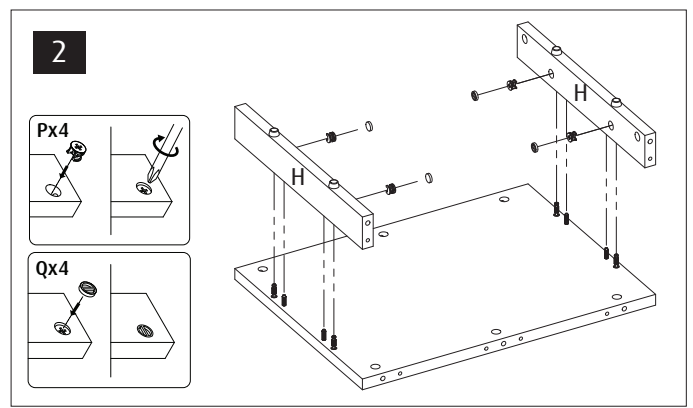

H x 2

B5 x 2

E

| MAX NANO Peninsula | Black | White | Part Description |
|--------------------|---------|----------|--------------------------|
| C | 5981B-P | 5981B-P | Cabinet Top |
| A | 5982B-P | 5982B-P | Cabinet Bottom |
| H1 | 5263B | - | Cabinet Sockel Black |
| H2 | - | 5263WB | Cabinet Sockel White |
| B | 5984B-C | 5984B-C | Cabinet Rear |
| F | 5985B-P | 5985WB-P | Cabinet Side Left |
| G | 5986B-P | 5986WB-P | Cabinet Side Right |
| E | 5268B | 5268B | Cabinet Front Upper |
| B5 | 8766 | 8766 | Cabinet Side Top support |
| D | 5265B | 5265W | Cabinet Door 45 |