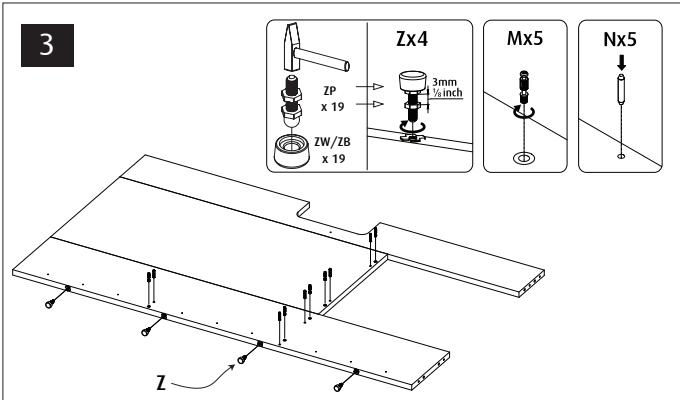

Red Sea REEFER™

525 G2+

Aquarium & Cabinet Assembly Manual

Resource & Support Center:
www.redseafish.com/support/

Aquarium Water Management System

Cabinet

		525 G2
L1		6
L2		6
N		57
M		60
P		60
Q		60
S		3
T1		1
T2		3
V1	ST4x16	36
V2	ST3.5x14	2
V3	ST5x35	19
V4	ST5x60	1
V5	ST5x70	1
V6	M5X10	1
V7	M6X10	2
W1		19
Y40-57		1
Y32-48		1
Z1		1
R		1
ZP		19
ZW		
ZB		

525 G2	Black	White	Part Description
A1	6621G2	6621G2	Cabinet Bottom sump
A2	6622G2	6622G2	Cabinet Bottom Chiller
B1	5304A-B	5304A-B	Cabinet Rear Middle
B2	5305G2	5305G2	Cabinet Rear Top
B3	5306A-B	5306A-B	Cabinet Rear Bottom
B4	6132B	6132B	Cabinet Rear Base support x3
B5	6615G2-L	6615G2-L	Cabinet Side Top support - Left
B6	6615G2-R	6615G2-R	Cabinet Side Top support - Right
C	5775G2	5775G2	Cabinet Top
D	5307B	5307W	Cabinet Door x3 (Come in color pack)

24 A

B

x10

C

x16

25

26

32