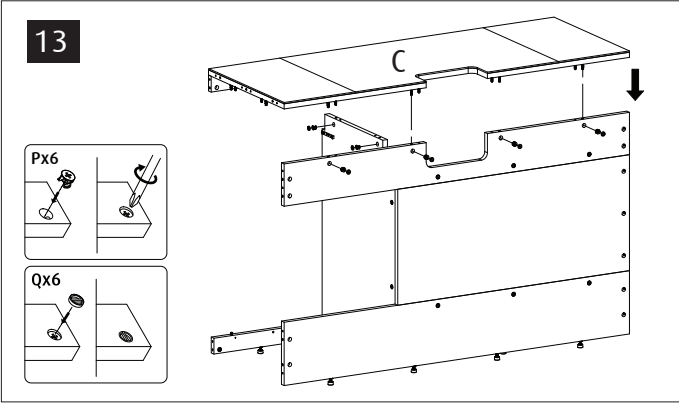

Red Sea REEFER™

525 G2+

Aquarium & Cabinet Assembly Manual

Resource & Support Center:
www.redseafish.com/support/

Aquarium Water Management System

Cabinet

		525 G2
L1		6
L2		6
N		57
M		60
P		60
Q		60
S		3
T1		1
T2		3
V1	ST4x16	36
V2	ST3.5x14	2
V3	ST5x35	19
V4	ST5x60	1
V5	ST5x70	1
V6	M5X10	1
V7	M6X10	2
W1		19
Y40-57		1
Y32-48		1
Z1		1
R		1
ZP		19
ZW		
ZB		

525 G2	Black	White	Part Description
A1	6621G2	6621G2	Cabinet Bottom sump
A2	6622G2	6622G2	Cabinet Bottom Chiller
B1	5304A-B	5304A-B	Cabinet Rear Middle
B2	5305G2	5305G2	Cabinet Rear Top
B3	5306A-B	5306A-B	Cabinet Rear Bottom
B4	6132B	6132B	Cabinet Rear Base support x3
B5	6615G2-L	6615G2-L	Cabinet Side Top support - Left
B6	6615G2-R	6615G2-R	Cabinet Side Top support - Right
C	5775G2	5775G2	Cabinet Top
D	5307B	5307W	Cabinet Door x3 (Come in color pack)

24 A

B

x10

C

x16

25

26

32