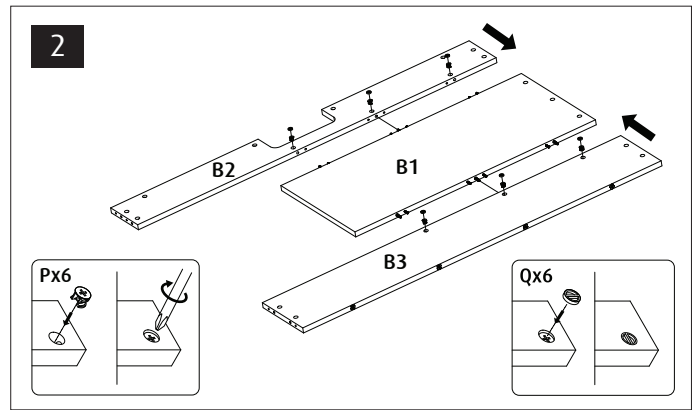

Red Sea REEFER™

525 G2+

Aquarium & Cabinet Assembly Manual

Resource & Support Center:
www.redseafish.com/support/

Aquarium Water Management System

Cabinet

		525 G2
L1		6
L2		6
N		57
M		60
P		60
Q		60
S		3
T1		1
T2		3
V1	ST4x16	36
V2	ST3.5x14	2
V3	ST5x35	19
V4	ST5x60	1
V5	ST5x70	1
V6	M5X10	1
V7	M6X10	2
W1		19
Y40-57		1
Y32-48		1
Z1		1
R		1
ZP		19
ZW		
ZB		

525 G2	Black	White	Part Description
A1	6621G2	6621G2	Cabinet Bottom sump
A2	6622G2	6622G2	Cabinet Bottom Chiller
B1	5304A-B	5304A-B	Cabinet Rear Middle
B2	5305G2	5305G2	Cabinet Rear Top
B3	5306A-B	5306A-B	Cabinet Rear Bottom
B4	6132B	6132B	Cabinet Rear Base support x3
B5	6615G2-L	6615G2-L	Cabinet Side Top support - Left
B6	6615G2-R	6615G2-R	Cabinet Side Top support - Right
C	5775G2	5775G2	Cabinet Top
D	5307B	5307W	Cabinet Door x3 (Come in color pack)

24 A

B

x10

C

x16

25

26

32