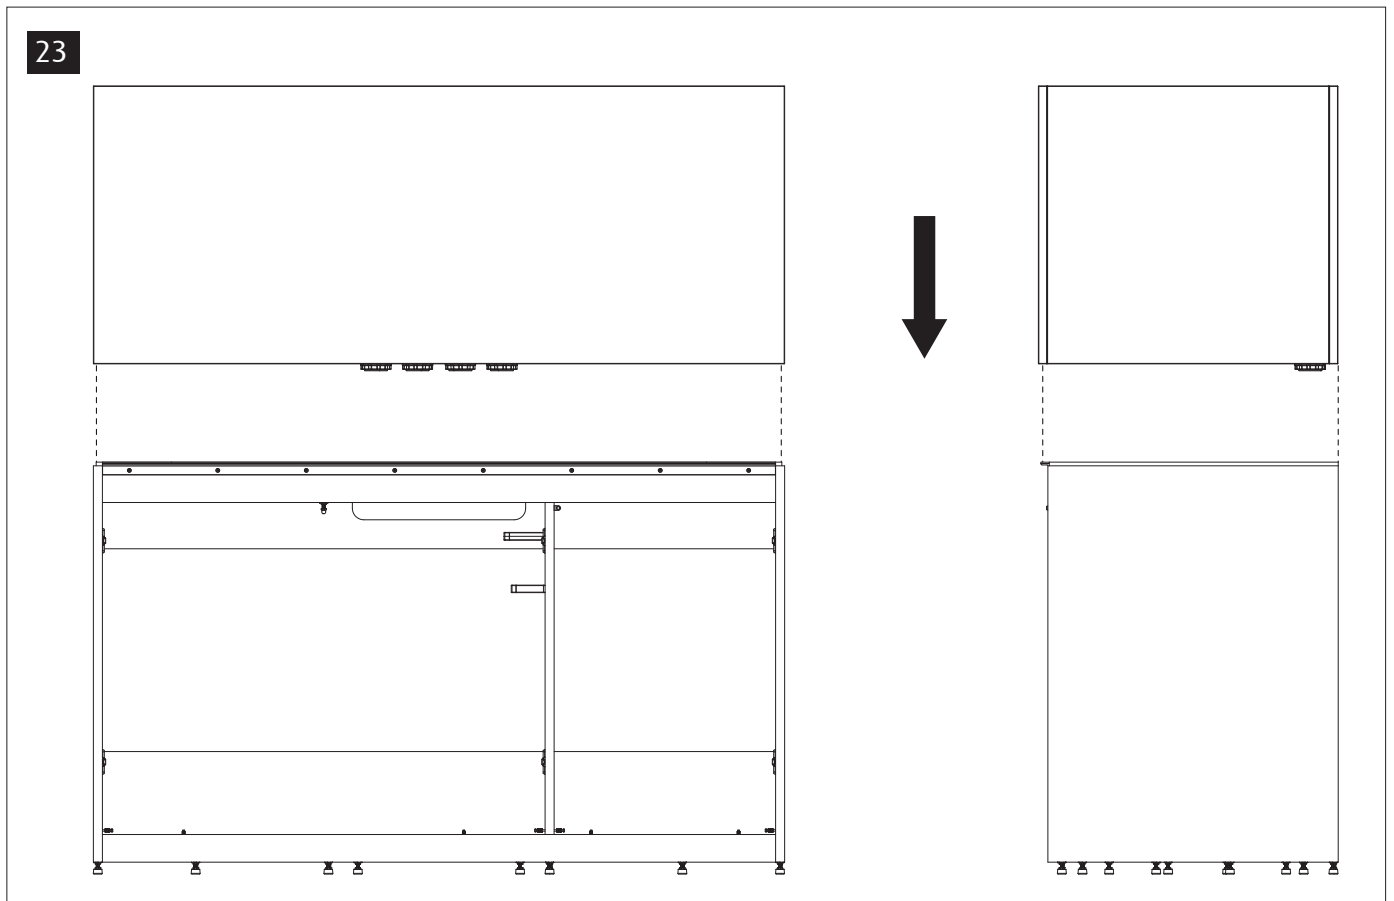

Red Sea REEFER™

525 G2+

Aquarium & Cabinet Assembly Manual

Resource & Support Center:
www.redseafish.com/support/

Aquarium Water Management System

Cabinet

		525 G2
L1		6
L2		6
N		57
M		60
P		60
Q		60
S		3
T1		1
T2		3
V1	ST4x16	36
V2	ST3.5x14	2
V3	ST5x35	19
V4	ST5x60	1
V5	ST5x70	1
V6	M5X10	1
V7	M6X10	2
W1		19
Y40-57		1
Y32-48		1
Z1		1
R		1
ZP		19
ZW		
ZB		

525 G2	Black	White	Part Description
A1	6621G2	6621G2	Cabinet Bottom sump
A2	6622G2	6622G2	Cabinet Bottom Chiller
B1	5304A-B	5304A-B	Cabinet Rear Middle
B2	5305G2	5305G2	Cabinet Rear Top
B3	5306A-B	5306A-B	Cabinet Rear Bottom
B4	6132B	6132B	Cabinet Rear Base support x3
B5	6615G2-L	6615G2-L	Cabinet Side Top support - Left
B6	6615G2-R	6615G2-R	Cabinet Side Top support - Right
C	5775G2	5775G2	Cabinet Top
D	5307B	5307W	Cabinet Door x3 (Come in color pack)

24 A

B

x10

C

x16

25

26

32