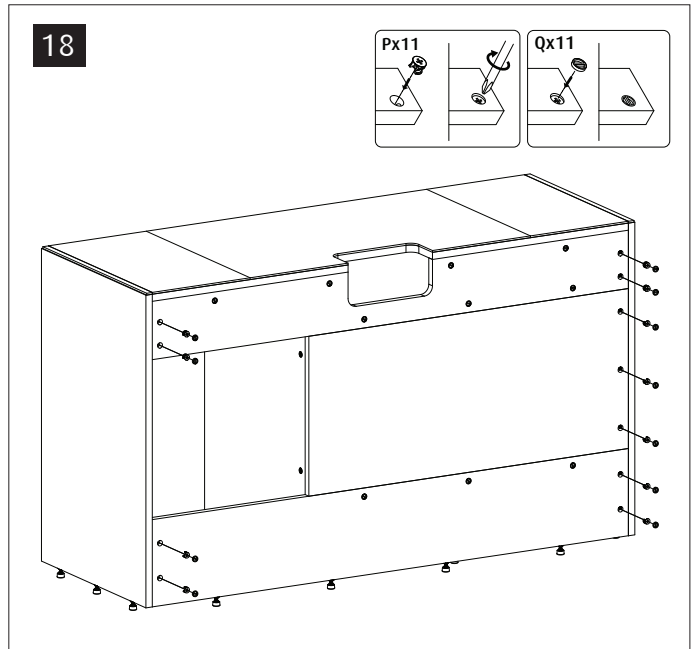

Red Sea REEFER™

525 G2+

Aquarium & Cabinet Assembly Manual

Resource & Support Center:
www.redseafish.com/support/

Aquarium Water Management System

Cabinet

		525 G2
L1		6
L2		6
N		57
M		60
P		60
Q		60
S		3
T1		1
T2		3
V1	ST4x16	36
V2	ST3.5x14	2
V3	ST5x35	19
V4	ST5x60	1
V5	ST5x70	1
V6	M5X10	1
V7	M6X10	2
W1		19
Y40-57		1
Y32-48		1
Z1		1
R		1
ZP		19
ZW		
ZB		

525 G2	Black	White	Part Description
A1	6621G2	6621G2	Cabinet Bottom sump
A2	6622G2	6622G2	Cabinet Bottom Chiller
B1	5304A-B	5304A-B	Cabinet Rear Middle
B2	5305G2	5305G2	Cabinet Rear Top
B3	5306A-B	5306A-B	Cabinet Rear Bottom
B4	6132B	6132B	Cabinet Rear Base support x3
B5	6615G2-L	6615G2-L	Cabinet Side Top support - Left
B6	6615G2-R	6615G2-R	Cabinet Side Top support - Right
C	5775G2	5775G2	Cabinet Top
D	5307B	5307W	Cabinet Door x3 (Come in color pack)

525 G2	Black	White	Part Description
E	5309G2	5309G2	Cabinet Front Upper
F	6624G2-B	6624G2-WB	Cabinet Side Left (Packed with Doors)
G	6625G2-B	6625G2-WB	Cabinet Side Right (Packed with Doors)
H1	5303A-B	5303A-B	Cabinet Sockel Blk
H2	5303A-WB	5303A-WB	Cabinet Sockel Wht
J	6626G2	6626G2	XL Cabinet Base Mid Support
K	5777G2	5777G2	Cabinet Internal Wall
AP	R42495	R42495	REEFER Cabinet front support
Z1	7582	7582	Top support plate