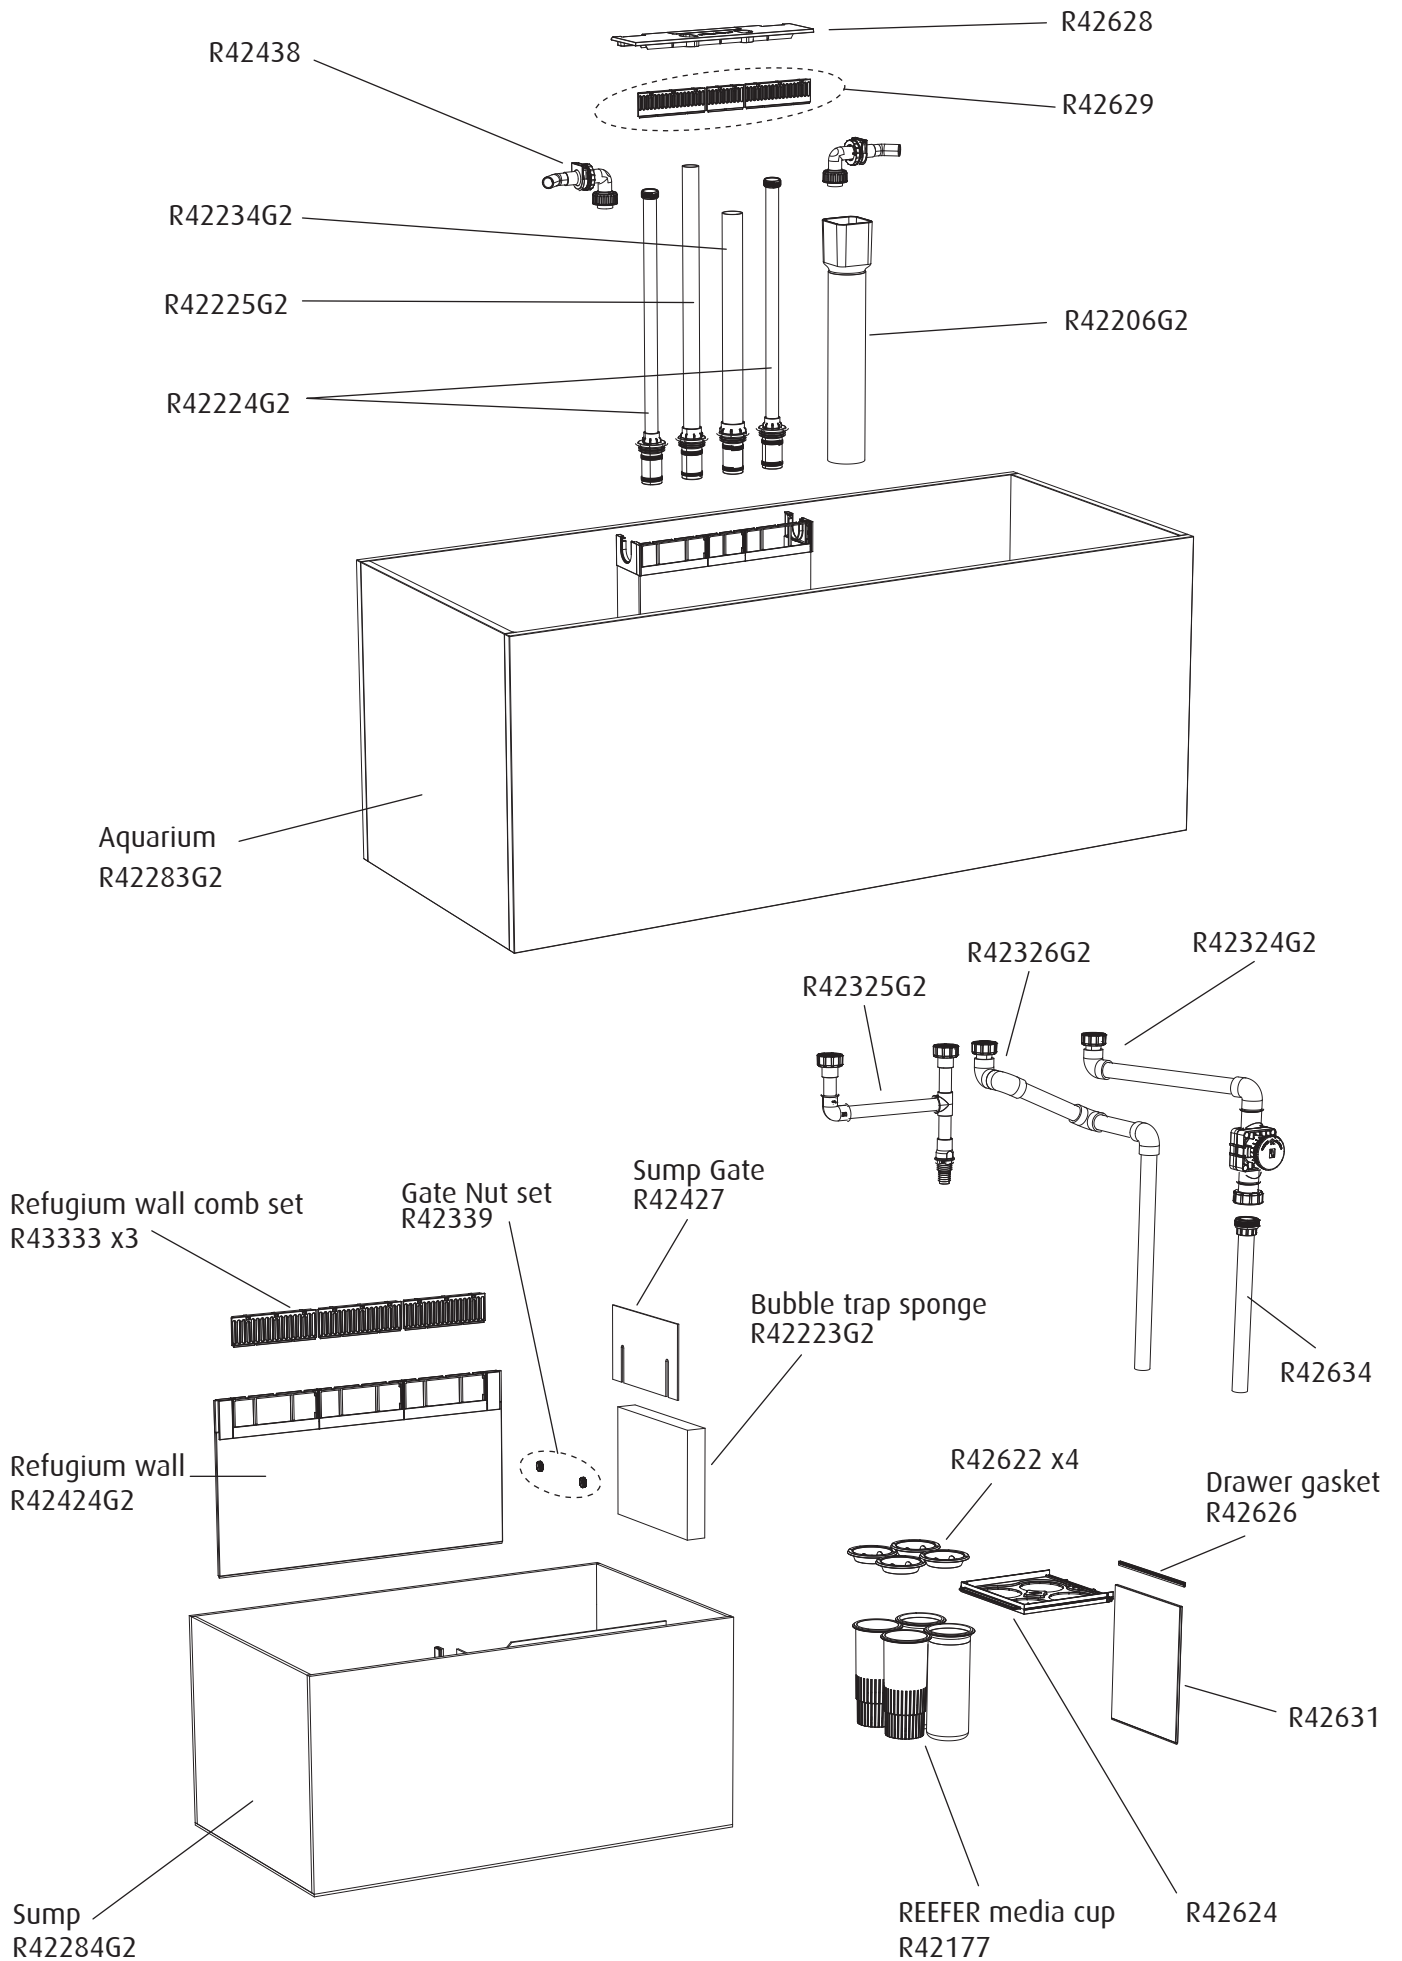

Red Sea REEFER™

525 G2+

Aquarium & Cabinet Assembly Manual

Resource & Support Center:
www.redseafish.com/support/

Aquarium Water Management System

Cabinet

		525 G2
L1		6
L2		6
N		57
M		60
P		60
Q		60
S		3
T1		1
T2		3
V1	ST4x16	36
V2	ST3.5x14	2
V3	ST5x35	19
V4	ST5x60	1
V5	ST5x70	1
V6	M5X10	1
V7	M6X10	2
W1		19
Y40-57		1
Y32-48		1
Z1		1
R		1
ZP		19
ZW		
ZB		

525 G2	Black	White	Part Description
A1	6621G2	6621G2	Cabinet Bottom sump
A2	6622G2	6622G2	Cabinet Bottom Chiller
B1	5304A-B	5304A-B	Cabinet Rear Middle
B2	5305G2	5305G2	Cabinet Rear Top
B3	5306A-B	5306A-B	Cabinet Rear Bottom
B4	6132B	6132B	Cabinet Rear Base support x3
B5	6615G2-L	6615G2-L	Cabinet Side Top support - Left
B6	6615G2-R	6615G2-R	Cabinet Side Top support - Right
C	5775G2	5775G2	Cabinet Top
D	5307B	5307W	Cabinet Door x3 (Come in color pack)

525 G2	Black	White	Part Description
E	5309G2	5309G2	Cabinet Front Upper
F	6624G2-B	6624G2-WB	Cabinet Side Left (Packed with Doors)
G	6625G2-B	6625G2-WB	Cabinet Side Right (Packed with Doors)
H1	5303A-B	5303A-B	Cabinet Sockel Blk
H2	5303A-WB	5303A-WB	Cabinet Sockel Wht
J	6626G2	6626G2	XL Cabinet Base Mid Support
K	5777G2	5777G2	Cabinet Internal Wall
AP	R42495	R42495	REEFER Cabinet front support
Z1	7582	7582	Top support plate

24 A

B

x10

C

x16

25

26

32