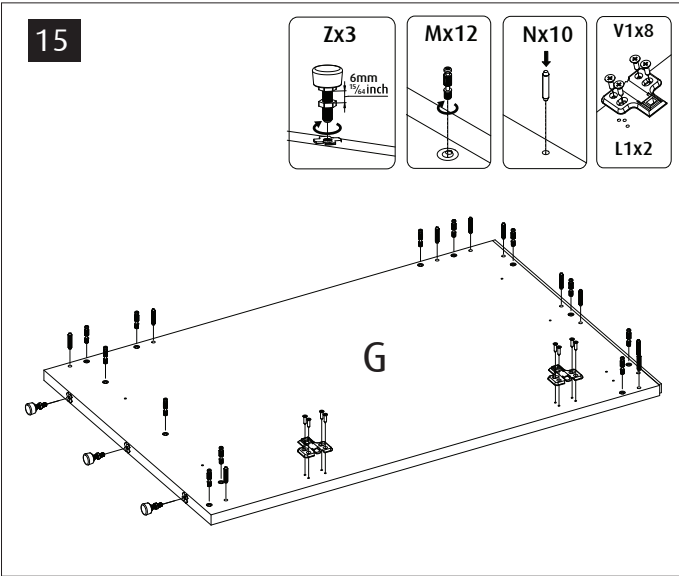

Red Sea REEFER™

525 G2+

Aquarium & Cabinet Assembly Manual

Resource & Support Center:
www.redseafish.com/support/

Aquarium Water Management System

Cabinet

		525 G2
L1		6
L2		6
N		57
M		60
P		60
Q		60
S		3
T1		1
T2		3
V1	ST4x16	36
V2	ST3.5x14	2
V3	ST5x35	19
V4	ST5x60	1
V5	ST5x70	1
V6	M5X10	1
V7	M6X10	2
W1		19
Y40-57		1
Y32-48		1
Z1		1
R		1
ZP		19
ZW		
ZB		

525 G2	Black	White	Part Description
A1	6621G2	6621G2	Cabinet Bottom sump
A2	6622G2	6622G2	Cabinet Bottom Chiller
B1	5304A-B	5304A-B	Cabinet Rear Middle
B2	5305G2	5305G2	Cabinet Rear Top
B3	5306A-B	5306A-B	Cabinet Rear Bottom
B4	6132B	6132B	Cabinet Rear Base support x3
B5	6615G2-L	6615G2-L	Cabinet Side Top support - Left
B6	6615G2-R	6615G2-R	Cabinet Side Top support - Right
C	5775G2	5775G2	Cabinet Top
D	5307B	5307W	Cabinet Door x3 (Come in color pack)

525 G2	Black	White	Part Description
E	5309G2	5309G2	Cabinet Front Upper
F	6624G2-B	6624G2-WB	Cabinet Side Left (Packed with Doors)
G	6625G2-B	6625G2-WB	Cabinet Side Right (Packed with Doors)
H1	5303A-B	5303A-B	Cabinet Sockel Blk
H2	5303A-WB	5303A-WB	Cabinet Sockel Wht
J	6626G2	6626G2	XL Cabinet Base Mid Support
K	5777G2	5777G2	Cabinet Internal Wall
AP	R42495	R42495	REEFER Cabinet front support
Z1	7582	7582	Top support plate

24 A

B

x10

C

x16

25

26

32