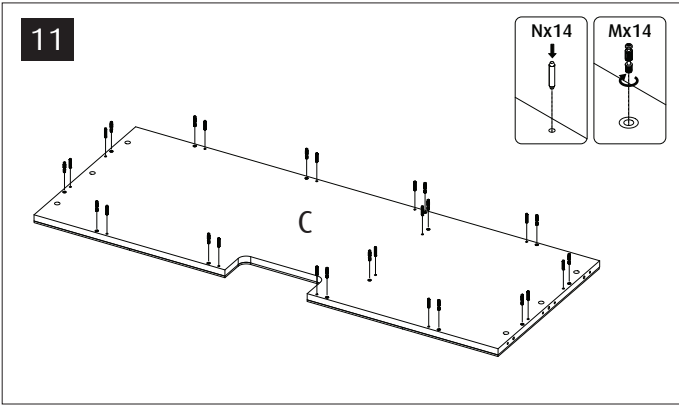

Red Sea REEFER™

525 G2+

Aquarium & Cabinet Assembly Manual

Resource & Support Center:
www.redseafish.com/support/

Aquarium Water Management System

Cabinet

		525 G2
L1		6
L2		6
N		57
M		60
P		60
Q		60
S		3
T1		1
T2		3
V1	ST4x16	36
V2	ST3.5x14	2
V3	ST5x35	19
V4	ST5x60	1
V5	ST5x70	1
V6	M5X10	1
V7	M6X10	2
W1		19
Y40-57		1
Y32-48		1
Z1		1
R		1
ZP		19
ZW		
ZB		

525 G2	Black	White	Part Description
A1	6621G2	6621G2	Cabinet Bottom sump
A2	6622G2	6622G2	Cabinet Bottom Chiller
B1	5304A-B	5304A-B	Cabinet Rear Middle
B2	5305G2	5305G2	Cabinet Rear Top
B3	5306A-B	5306A-B	Cabinet Rear Bottom
B4	6132B	6132B	Cabinet Rear Base support x3
B5	6615G2-L	6615G2-L	Cabinet Side Top support - Left
B6	6615G2-R	6615G2-R	Cabinet Side Top support - Right
C	5775G2	5775G2	Cabinet Top
D	5307B	5307W	Cabinet Door x3 (Come in color pack)

525 G2	Black	White	Part Description
E	5309G2	5309G2	Cabinet Front Upper
F	6624G2-B	6624G2-WB	Cabinet Side Left (Packed with Doors)
G	6625G2-B	6625G2-WB	Cabinet Side Right (Packed with Doors)
H1	5303A-B	5303A-B	Cabinet Sockel Blk
H2	5303A-WB	5303A-WB	Cabinet Sockel Wht
J	6626G2	6626G2	XL Cabinet Base Mid Support
K	5777G2	5777G2	Cabinet Internal Wall
AP	R42495	R42495	REEFER Cabinet front support
Z1	7582	7582	Top support plate

24 A

B

x10

C

x16

25

26

32