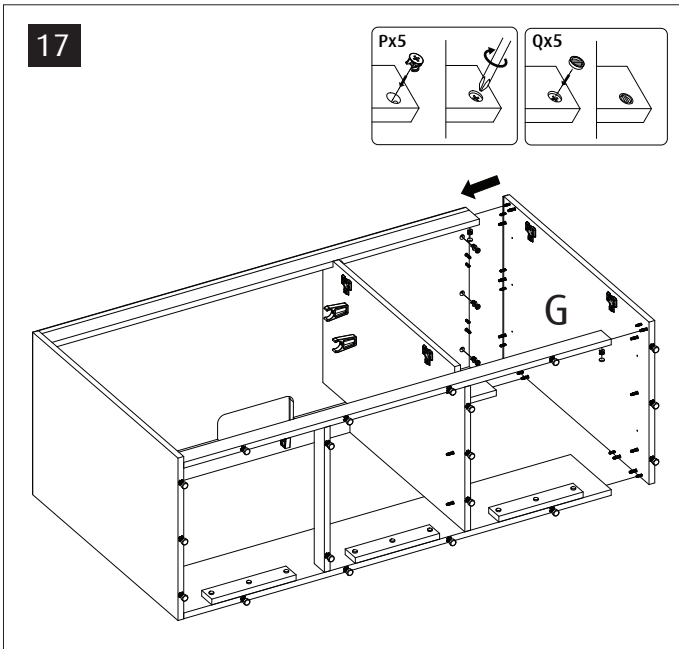

Red Sea REEFER™

525 G2+

Aquarium & Cabinet Assembly Manual

Resource & Support Center:
www.redseafish.com/support/

Aquarium Water Management System

Cabinet

		525 G2
L1		6
L2		6
N		57
M		60
P		60
Q		60
S		3
T1		1
T2		3
V1	ST4x16	36
V2	ST3.5x14	2
V3	ST5x35	19
V4	ST5x60	1
V5	ST5x70	1
V6	M5X10	1
V7	M6X10	2
W1		19
Y40-57		1
Y32-48		1
Z1		1
R		1
ZP		19
ZW		
ZB		

525 G2	Black	White	Part Description
A1	6621G2	6621G2	Cabinet Bottom sump
A2	6622G2	6622G2	Cabinet Bottom Chiller
B1	5304A-B	5304A-B	Cabinet Rear Middle
B2	5305G2	5305G2	Cabinet Rear Top
B3	5306A-B	5306A-B	Cabinet Rear Bottom
B4	6132B	6132B	Cabinet Rear Base support x3
B5	6615G2-L	6615G2-L	Cabinet Side Top support - Left
B6	6615G2-R	6615G2-R	Cabinet Side Top support - Right
C	5775G2	5775G2	Cabinet Top
D	5307B	5307W	Cabinet Door x3 (Come in color pack)

525 G2	Black	White	Part Description
E	5309G2	5309G2	Cabinet Front Upper
F	6624G2-B	6624G2-WB	Cabinet Side Left (Packed with Doors)
G	6625G2-B	6625G2-WB	Cabinet Side Right (Packed with Doors)
H1	5303A-B	5303A-B	Cabinet Sockel Blk
H2	5303A-WB	5303A-WB	Cabinet Sockel Wht
J	6626G2	6626G2	XL Cabinet Base Mid Support
K	5777G2	5777G2	Cabinet Internal Wall
AP	R42495	R42495	REEFER Cabinet front support
Z1	7582	7582	Top support plate

24 A

B

x10

C

x16

25

26

32