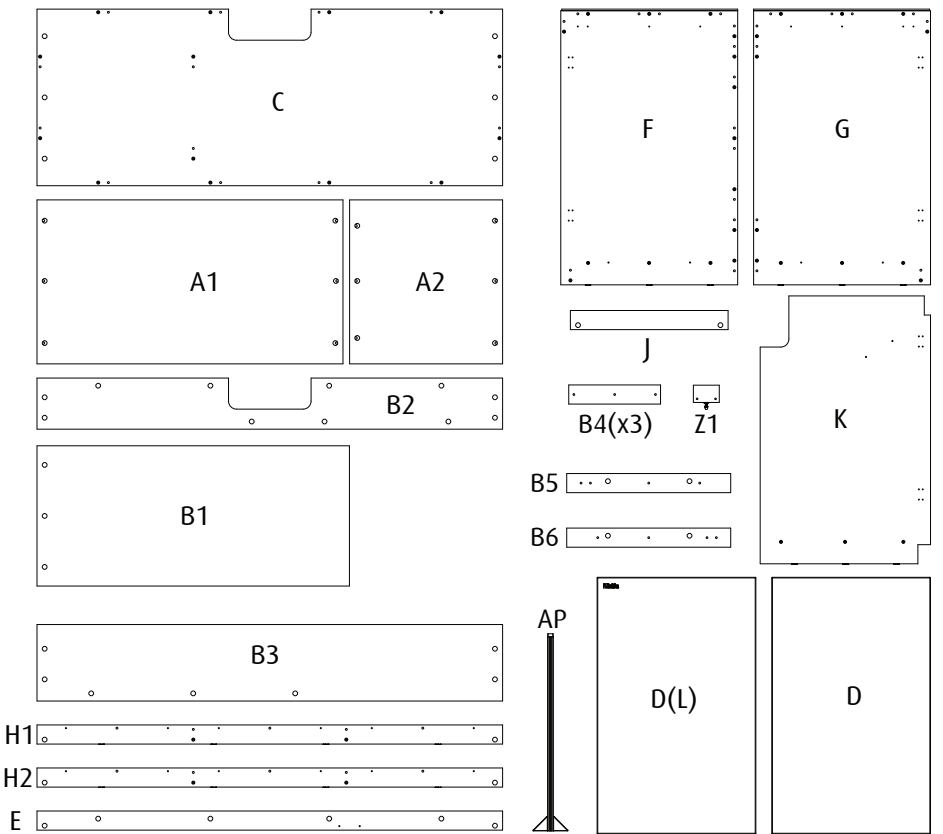

Red Sea REEFER™

525 G2+

Aquarium & Cabinet Assembly Manual

Resource & Support Center:
www.redseafish.com/support/

Aquarium Water Management System

Cabinet

		525 G2
L1		6
L2		6
N		57
M		60
P		60
Q		60
S		3
T1		1
T2		3
V1	ST4x16	36
V2	ST3.5x14	2
V3	ST5x35	19
V4	ST5x60	1
V5	ST5x70	1
V6	M5X10	1
V7	M6X10	2
W1		19
Y40-57		1
Y32-48		1
Z1		1
R		1
ZP		19
ZW		
ZB		

525 G2	Black	White	Part Description
A1	6621G2	6621G2	Cabinet Bottom sump
A2	6622G2	6622G2	Cabinet Bottom Chiller
B1	5304A-B	5304A-B	Cabinet Rear Middle
B2	5305G2	5305G2	Cabinet Rear Top
B3	5306A-B	5306A-B	Cabinet Rear Bottom
B4	6132B	6132B	Cabinet Rear Base support x3
B5	6615G2-L	6615G2-L	Cabinet Side Top support - Left
B6	6615G2-R	6615G2-R	Cabinet Side Top support - Right
C	5775G2	5775G2	Cabinet Top
D	5307B	5307W	Cabinet Door x3 (Come in color pack)

525 G2	Black	White	Part Description
E	5309G2	5309G2	Cabinet Front Upper
F	6624G2-B	6624G2-WB	Cabinet Side Left (Packed with Doors)
G	6625G2-B	6625G2-WB	Cabinet Side Right (Packed with Doors)
H1	5303A-B	5303A-B	Cabinet Sockel Blk
H2	5303A-WB	5303A-WB	Cabinet Sockel Wht
J	6626G2	6626G2	XL Cabinet Base Mid Support
K	5777G2	5777G2	Cabinet Internal Wall
AP	R42495	R42495	REEFER Cabinet front support
Z1	7582	7582	Top support plate

24 A

B

x10

C

x16

25

26

32