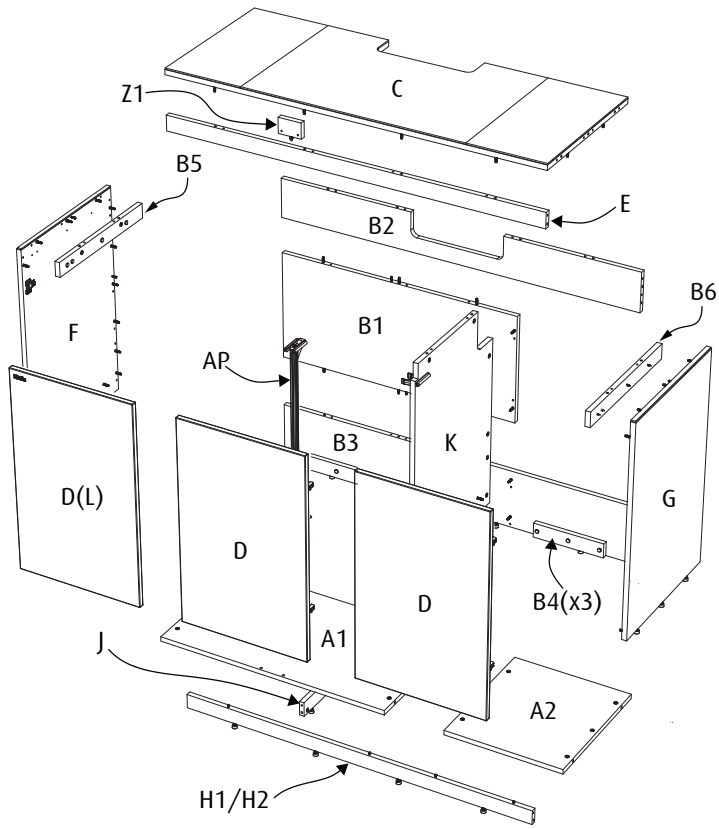

Red Sea REEFER™

525 G2+

Aquarium & Cabinet Assembly Manual

Resource & Support Center:
www.redseafish.com/support/

Aquarium Water Management System

Cabinet

		525 G2
L1		6
L2		6
N		57
M		60
P		60
Q		60
S		3
T1		1
T2		3
V1	ST4x16	36
V2	ST3.5x14	2
V3	ST5x35	19
V4	ST5x60	1
V5	ST5x70	1
V6	M5X10	1
V7	M6X10	2
W1		19
Y40-57		1
Y32-48		1
Z1		1
R		1
ZP		19
ZW		
ZB		

525 G2	Black	White	Part Description
A1	6621G2	6621G2	Cabinet Bottom sump
A2	6622G2	6622G2	Cabinet Bottom Chiller
B1	5304A-B	5304A-B	Cabinet Rear Middle
B2	5305G2	5305G2	Cabinet Rear Top
B3	5306A-B	5306A-B	Cabinet Rear Bottom
B4	6132B	6132B	Cabinet Rear Base support x3
B5	6615G2-L	6615G2-L	Cabinet Side Top support - Left
B6	6615G2-R	6615G2-R	Cabinet Side Top support - Right
C	5775G2	5775G2	Cabinet Top
D	5307B	5307W	Cabinet Door x3 (Come in color pack)

525 G2	Black	White	Part Description
E	5309G2	5309G2	Cabinet Front Upper
F	6624G2-B	6624G2-WB	Cabinet Side Left (Packed with Doors)
G	6625G2-B	6625G2-WB	Cabinet Side Right (Packed with Doors)
H1	5303A-B	5303A-B	Cabinet Sockel Blk
H2	5303A-WB	5303A-WB	Cabinet Sockel Wht
J	6626G2	6626G2	XL Cabinet Base Mid Support
K	5777G2	5777G2	Cabinet Internal Wall
AP	R42495	R42495	REEFER Cabinet front support
Z1	7582	7582	Top support plate

24 A

B

x10

C

x16

25

26

32