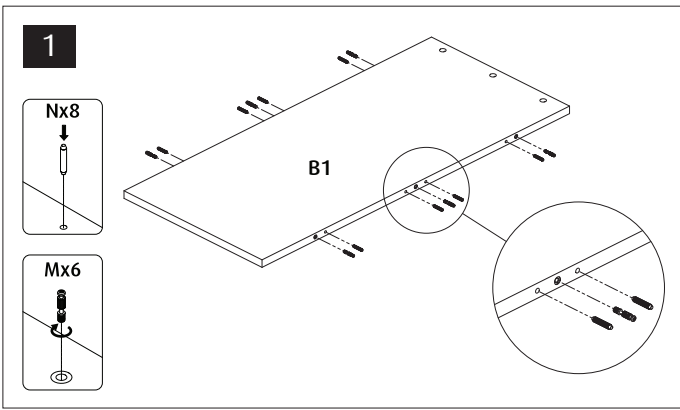

Red Sea REEFER™

525 G2+

Aquarium & Cabinet Assembly Manual

Resource & Support Center:
www.redseafish.com/support/

Aquarium Water Management System

Cabinet

		525 G2
L1		6
L2		6
N		57
M		60
P		60
Q		60
S		3
T1		1
T2		3
V1	ST4x16	36
V2	ST3.5x14	2
V3	ST5x35	19
V4	ST5x60	1
V5	ST5x70	1
V6	M5X10	1
V7	M6X10	2
W1		19
Y40-57		1
Y32-48		1
Z1		1
R		1
ZP		19
ZW		
ZB		

525 G2	Black	White	Part Description
A1	6621G2	6621G2	Cabinet Bottom sump
A2	6622G2	6622G2	Cabinet Bottom Chiller
B1	5304A-B	5304A-B	Cabinet Rear Middle
B2	5305G2	5305G2	Cabinet Rear Top
B3	5306A-B	5306A-B	Cabinet Rear Bottom
B4	6132B	6132B	Cabinet Rear Base support x3
B5	6615G2-L	6615G2-L	Cabinet Side Top support - Left
B6	6615G2-R	6615G2-R	Cabinet Side Top support - Right
C	5775G2	5775G2	Cabinet Top
D	5307B	5307W	Cabinet Door x3 (Come in color pack)

24 A

B

x10

C

x16

25

26

32