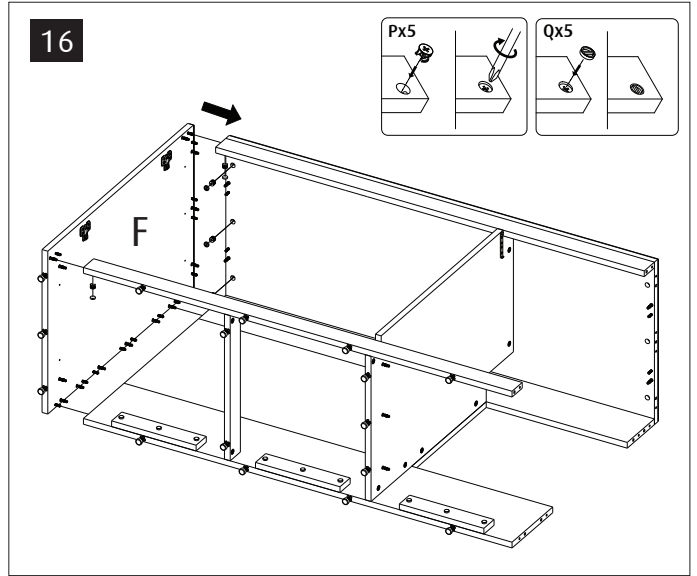

Red Sea REEFER™

525 G2+

Aquarium & Cabinet Assembly Manual

Resource & Support Center:
www.redseafish.com/support/

Aquarium Water Management System

Cabinet

		525 G2
L1		6
L2		6
N		57
M		60
P		60
Q		60
S		3
T1		1
T2		3
V1	ST4x16	36
V2	ST3.5x14	2
V3	ST5x35	19
V4	ST5x60	1
V5	ST5x70	1
V6	M5X10	1
V7	M6X10	2
W1		19
Y40-57		1
Y32-48		1
Z1		1
R		1
ZP		19
ZW		
ZB		

525 G2	Black	White	Part Description
A1	6621G2	6621G2	Cabinet Bottom sump
A2	6622G2	6622G2	Cabinet Bottom Chiller
B1	5304A-B	5304A-B	Cabinet Rear Middle
B2	5305G2	5305G2	Cabinet Rear Top
B3	5306A-B	5306A-B	Cabinet Rear Bottom
B4	6132B	6132B	Cabinet Rear Base support x3
B5	6615G2-L	6615G2-L	Cabinet Side Top support - Left
B6	6615G2-R	6615G2-R	Cabinet Side Top support - Right
C	5775G2	5775G2	Cabinet Top
D	5307B	5307W	Cabinet Door x3 (Come in color pack)

24 A

B

x10

C

x16

25

26

32