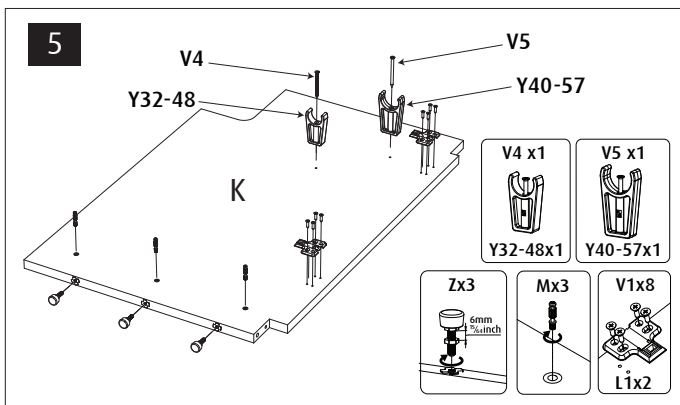

Red Sea REEFER™

525 G2+

Aquarium & Cabinet Assembly Manual

Resource & Support Center:
www.redseafish.com/support/

Aquarium Water Management System

Cabinet

		525 G2
L1		6
L2		6
N		57
M		60
P		60
Q		60
S		3
T1		1
T2		3
V1	ST4x16	36
V2	ST3.5x14	2
V3	ST5x35	19
V4	ST5x60	1
V5	ST5x70	1
V6	M5X10	1
V7	M6X10	2
W1		19
Y40-57		1
Y32-48		1
Z1		1
R		1
ZP		19
ZW		
ZB		

525 G2	Black	White	Part Description
A1	6621G2	6621G2	Cabinet Bottom sump
A2	6622G2	6622G2	Cabinet Bottom Chiller
B1	5304A-B	5304A-B	Cabinet Rear Middle
B2	5305G2	5305G2	Cabinet Rear Top
B3	5306A-B	5306A-B	Cabinet Rear Bottom
B4	6132B	6132B	Cabinet Rear Base support x3
B5	6615G2-L	6615G2-L	Cabinet Side Top support - Left
B6	6615G2-R	6615G2-R	Cabinet Side Top support - Right
C	5775G2	5775G2	Cabinet Top
D	5307B	5307W	Cabinet Door x3 (Come in color pack)

24 A

B

x10

C

x16

25

26

32