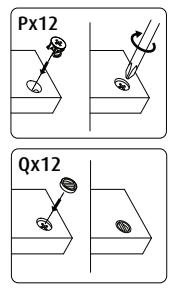

525 G2	Black	White	Part Description
E	5309G2	5309G2	Cabinet Front Upper
F	6624G2-B	6624G2-WB	Cabinet Side Left (Packed with Doors)
G	6625G2-B	6625G2-WB	Cabinet Side Right (Packed with Doors)
H1	5303A-B	5303A-B	Cabinet Sockel Blk
H2	5303A-WB	5303A-WB	Cabinet Sockel Wht
J	6626G2	6626G2	XL Cabinet Base Mid Support
K	5777G2	5777G2	Cabinet Internal Wall
AP	R42495	R42495	REEFER Cabinet front support
Z1	7582	7582	Top support plate

24 A

B

x10

C

x16

25

26

32