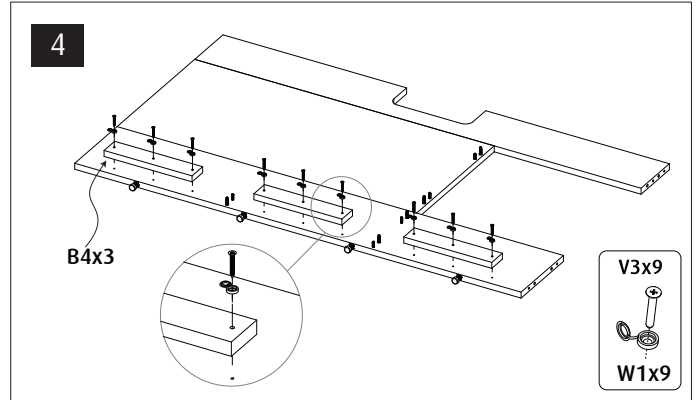

Red Sea REEFER™

525 G2+

Aquarium & Cabinet Assembly Manual

Resource & Support Center:
www.redseafish.com/support/

Aquarium Water Management System

Cabinet

		525 G2
L1		6
L2		6
N		57
M		60
P		60
Q		60
S		3
T1		1
T2		3
V1	ST4x16	36
V2	ST3.5x14	2
V3	ST5x35	19
V4	ST5x60	1
V5	ST5x70	1
V6	M5X10	1
V7	M6X10	2
W1		19
Y40-57		1
Y32-48		1
Z1		1
R		1
ZP		19
ZW		
ZB		

525 G2	Black	White	Part Description
A1	6621G2	6621G2	Cabinet Bottom sump
A2	6622G2	6622G2	Cabinet Bottom Chiller
B1	5304A-B	5304A-B	Cabinet Rear Middle
B2	5305G2	5305G2	Cabinet Rear Top
B3	5306A-B	5306A-B	Cabinet Rear Bottom
B4	6132B	6132B	Cabinet Rear Base support x3
B5	6615G2-L	6615G2-L	Cabinet Side Top support - Left
B6	6615G2-R	6615G2-R	Cabinet Side Top support - Right
C	5775G2	5775G2	Cabinet Top
D	5307B	5307W	Cabinet Door x3 (Come in color pack)

24 A

B

x10

C

x16

25

26

32