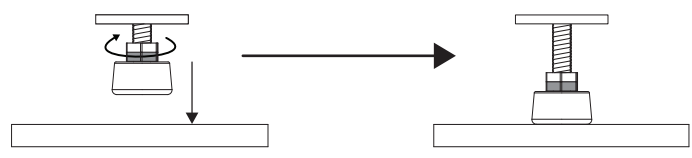

525 G2	Black	White	Part Description
E	5309G2	5309G2	Cabinet Front Upper
F	6624G2-B	6624G2-WB	Cabinet Side Left (Packed with Doors)
G	6625G2-B	6625G2-WB	Cabinet Side Right (Packed with Doors)
H1	5303A-B	5303A-B	Cabinet Sockel Blk
H2	5303A-WB	5303A-WB	Cabinet Sockel Wht
J	6626G2	6626G2	XL Cabinet Base Mid Support
K	5777G2	5777G2	Cabinet Internal Wall
AP	R42495	R42495	REEFER Cabinet front support
Z1	7582	7582	Top support plate

24 A

B

x10

C

x16

25

26

32