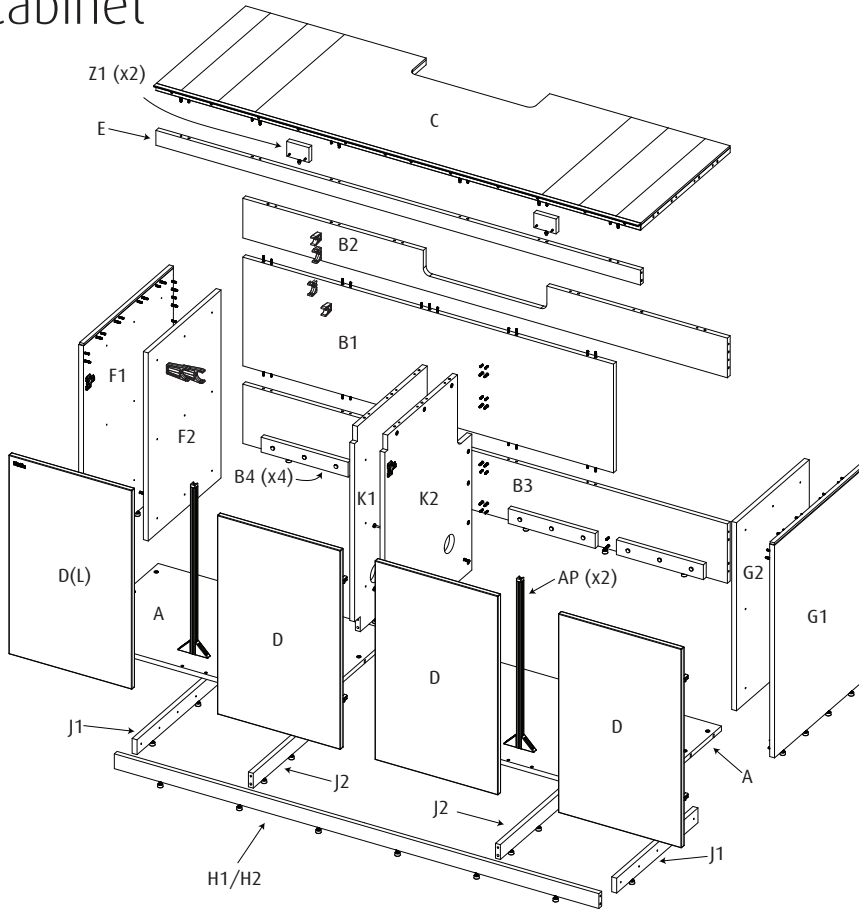

Red Sea REEFER™

900 G2+

Aquarium & Cabinet Assembly Manual

Resource & Support Center:
www.redseafish.com/support/

Aquarium Water Management System

Cabinet

L1		8	V1	ST4x16	48
L2			V3	ST5x35	49
N		80	V5	ST5x70	2
M		75	V6	M5x10	2
M2		8	V7	M6x10	4
P		83	V8	ST5x22	2
Q		83	W		47
S		4	Y25-25		2
T1		2	Y40-57		2
T2		6	Y40-7.4		2
Z1		2	ZP		36
			ZW		
			ZB		

900 G2	Black	White	Part Description
A	7238B	7238B	Cabinet Bottom Sump
AP	R42495	R42495	Reefer Cabinet front support
B1	7234B-G2	7234B-G2	Cabinet Rear Middle
B2	7235B-G2	7235B-G2	Cabinet Rear Top
B3	7236B	7236B	Cabinet Rear Bottom
B4	6240B	6240B	Cabinet Rear Bottom Support x4
C	7237B	7237B	Cabinet Top
D	5307B	5307W	Cabinet Door x4 (Come in color pack)
E	7232B	7232B	Cabinet Front Upper
F1	7443-1B	7443-1WB	Cabinet Side Left (Come in color pack)

900 G2	Black	White	Part Description
F2	7241LB-G2	7241LB-G2	Cabinet Side Wall Support Left
G1	7444-1B	7444-1WB	Cabinet Side Right (Come in color pack)
G2	7241RB	7241RB	Cabinet Side Wall Support Right
H1	7233B	7233B	Cabinet Sockel Black
H2	7233W	7233W	Cabinet Sockel White
J1	7240B	7240B	Cabinet Side Bottom Support x2
J2	6135-1B	6135-1B	Cabinet Base mid support x2
K1	7239LB	7239LB	Cabinet Internal Wall Left
K2	7239RB	7239RB	Cabinet Internal Wall Right
Z1	7582B	7582B	Top support plate