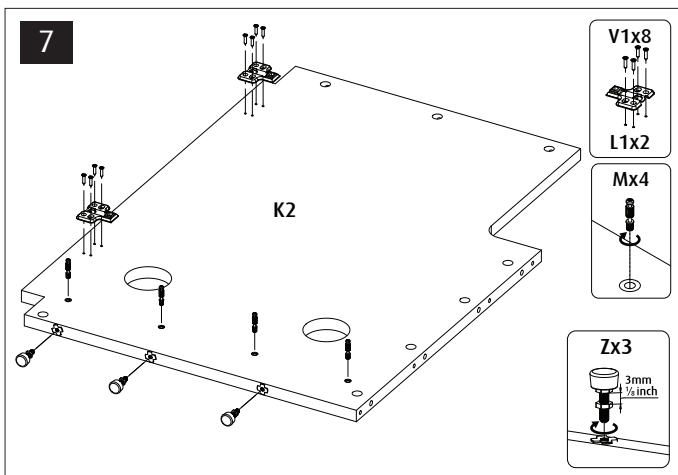

Red Sea REEFER™

900 G2+

Aquarium & Cabinet Assembly Manual

Resource & Support Center:
www.redseafish.com/support/

Aquarium Water Management System

Cabinet

L1		8	V1	ST4x16	48
L2			V3	ST5x35	49
N		80	V5	ST5x70	2
M		75	V6	M5x10	2
M2		8	V7	M6x10	4
P		83	V8	ST5x22	2
Q		83	W		47
S		4	Y25-25		2
T1		2	Y40-57		2
T2		6	Y40-7.4		2
Z1		2	ZP		36
			ZW		
			ZB		

900 G2	Black	White	Part Description
A	7238B	7238B	Cabinet Bottom Sump
AP	R42495	R42495	Reefer Cabinet front support
B1	7234B-G2	7234B-G2	Cabinet Rear Middle
B2	7235B-G2	7235B-G2	Cabinet Rear Top
B3	7236B	7236B	Cabinet Rear Bottom
B4	6240B	6240B	Cabinet Rear Bottom Support x4
C	7237B	7237B	Cabinet Top
D	5307B	5307W	Cabinet Door x4 (Come in color pack)
E	7232B	7232B	Cabinet Front Upper
F1	7443-1B	7443-1WB	Cabinet Side Left (Come in color pack)

900 G2	Black	White	Part Description
F2	7241LB-G2	7241LB-G2	Cabinet Side Wall Support Left
G1	7444-1B	7444-1WB	Cabinet Side Right (Come in color pack)
G2	7241RB	7241RB	Cabinet Side Wall Support Right
H1	7233B	7233B	Cabinet Sockel Black
H2	7233W	7233W	Cabinet Sockel White
J1	7240B	7240B	Cabinet Side Bottom Support x2
J2	6135-1B	6135-1B	Cabinet Base mid support x2
K1	7239LB	7239LB	Cabinet Internal Wall Left
K2	7239RB	7239RB	Cabinet Internal Wall Right
Z1	7582B	7582B	Top support plate