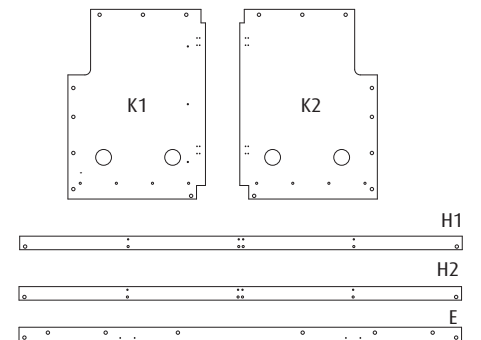

Red Sea REEFER™

900 G2+

Aquarium & Cabinet Assembly Manual

Resource & Support Center:
www.redseafish.com/support/

Aquarium Water Management System

Cabinet

L1		8	V1	ST4x16	48
L2			V3	ST5x35	49
N		80	V5	ST5x70	2
M		75	V6	M5x10	2
M2		8	V7	M6x10	4
P		83	V8	ST5x22	2
Q		83	W		47
S		4	Y25-25		2
T1		2	Y40-57		2
T2		6	Y40-7.4		2
Z1		2	ZP		36
			ZW		
			ZB		

900 G2	Black	White	Part Description
A	7238B	7238B	Cabinet Bottom Sump
AP	R42495	R42495	Reefer Cabinet front support
B1	7234B-G2	7234B-G2	Cabinet Rear Middle
B2	7235B-G2	7235B-G2	Cabinet Rear Top
B3	7236B	7236B	Cabinet Rear Bottom
B4	6240B	6240B	Cabinet Rear Bottom Support x4
C	7237B	7237B	Cabinet Top
D	5307B	5307W	Cabinet Door x4 (Come in color pack)
E	7232B	7232B	Cabinet Front Upper
F1	7443-1B	7443-1WB	Cabinet Side Left (Come in color pack)

900 G2	Black	White	Part Description
F2	7241LB-G2	7241LB-G2	Cabinet Side Wall Support Left
G1	7444-1B	7444-1WB	Cabinet Side Right (Come in color pack)
G2	7241RB	7241RB	Cabinet Side Wall Support Right
H1	7233B	7233B	Cabinet Sockel Black
H2	7233W	7233W	Cabinet Sockel White
J1	7240B	7240B	Cabinet Side Bottom Support x2
J2	6135-1B	6135-1B	Cabinet Base mid support x2
K1	7239LB	7239LB	Cabinet Internal Wall Left
K2	7239RB	7239RB	Cabinet Internal Wall Right
Z1	7582B	7582B	Top support plate

22

V3x3
Wx3

23

24 A

B

x24

C

x36