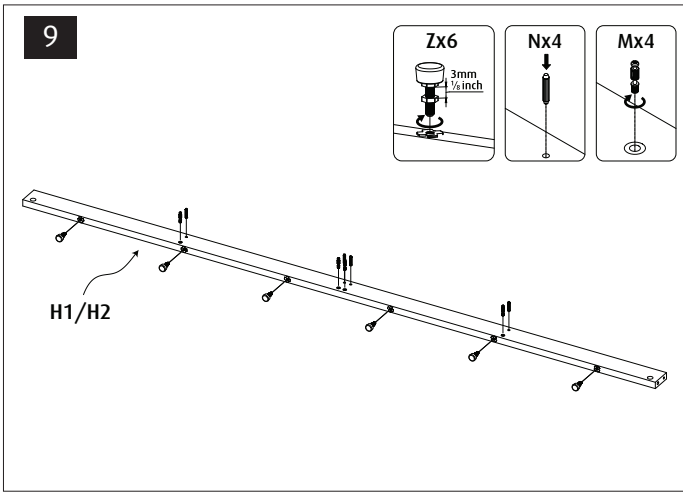

Red Sea REEFER™

900 G2+

Aquarium & Cabinet Assembly Manual

Resource & Support Center:
www.redseafish.com/support/

Aquarium Water Management System

Cabinet

L1		8	V1	ST4x16	48
L2			V3	ST5x35	49
N		80	V5	ST5x70	2
M		75	V6	M5x10	2
M2		8	V7	M6x10	4
P		83	V8	ST5x22	2
Q		83	W		47
S		4	Y25-25		2
T1		2	Y40-57		2
T2		6	Y40-7.4		2
Z1		2	ZP		36
			ZW		
			ZB		

22

V3x3
Wx3

23

24 A

B

x24

C

x36