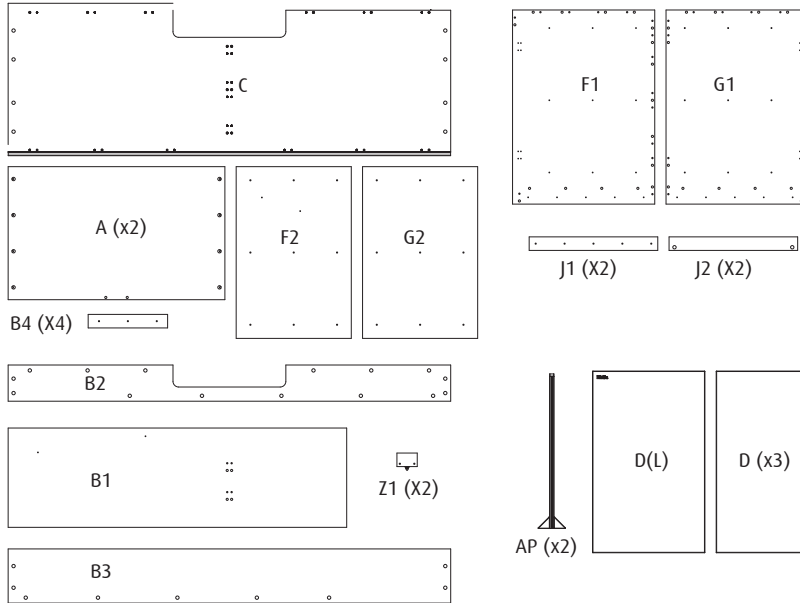

Red Sea REEFER™

900 G2+

Aquarium & Cabinet Assembly Manual

Resource & Support Center:
www.redseafish.com/support/

Aquarium Water Management System

Cabinet

L1		8	V1	ST4x16	48
L2			V3	ST5x35	49
N		80	V5	ST5x70	2
M		75	V6	M5x10	2
M2		8	V7	M6x10	4
P		83	V8	ST5x22	2
Q		83	W		47
S		4	Y25-25		2
T1		2	Y40-57		2
T2		6	Y40-7.4		2
Z1		2	ZP		36
			ZW		
			ZB		

900 G2	Black	White	Part Description
A	7238B	7238B	Cabinet Bottom Sump
AP	R42495	R42495	Reefer Cabinet front support
B1	7234B-G2	7234B-G2	Cabinet Rear Middle
B2	7235B-G2	7235B-G2	Cabinet Rear Top
B3	7236B	7236B	Cabinet Rear Bottom
B4	6240B	6240B	Cabinet Rear Bottom Support x4
C	7237B	7237B	Cabinet Top
D	5307B	5307W	Cabinet Door x4 (Come in color pack)
E	7232B	7232B	Cabinet Front Upper
F1	7443-1B	7443-1WB	Cabinet Side Left (Come in color pack)