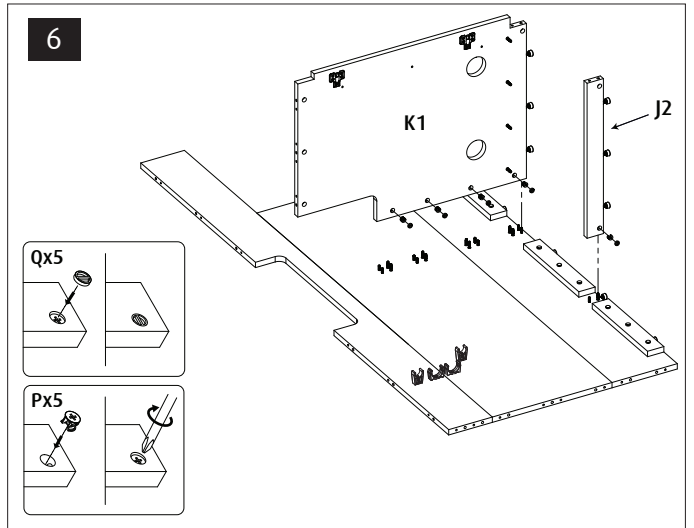

Red Sea REEFER™

900 G2+

Aquarium & Cabinet Assembly Manual

Resource & Support Center:
www.redseafish.com/support/

Aquarium Water Management System

Cabinet

L1		8	V1	ST4x16	48
L2			V3	ST5x35	49
N		80	V5	ST5x70	2
M		75	V6	M5x10	2
M2		8	V7	M6x10	4
P		83	V8	ST5x22	2
Q		83	W		47
S		4	Y25-25		2
T1		2	Y40-57		2
T2		6	Y40-7.4		2
Z1		2	ZP		36
			ZW		
			ZB		

900 G2	Black	White	Part Description
A	7238B	7238B	Cabinet Bottom Sump
AP	R42495	R42495	Reefer Cabinet front support
B1	7234B-G2	7234B-G2	Cabinet Rear Middle
B2	7235B-G2	7235B-G2	Cabinet Rear Top
B3	7236B	7236B	Cabinet Rear Bottom
B4	6240B	6240B	Cabinet Rear Bottom Support x4
C	7237B	7237B	Cabinet Top
D	5307B	5307W	Cabinet Door x4 (Come in color pack)
E	7232B	7232B	Cabinet Front Upper
F1	7443-1B	7443-1WB	Cabinet Side Left (Come in color pack)

900 G2	Black	White	Part Description
F2	7241LB-G2	7241LB-G2	Cabinet Side Wall Support Left
G1	7444-1B	7444-1WB	Cabinet Side Right (Come in color pack)
G2	7241RB	7241RB	Cabinet Side Wall Support Right
H1	7233B	7233B	Cabinet Sockel Black
H2	7233W	7233W	Cabinet Sockel White
J1	7240B	7240B	Cabinet Side Bottom Support x2
J2	6135-1B	6135-1B	Cabinet Base mid support x2
K1	7239LB	7239LB	Cabinet Internal Wall Left
K2	7239RB	7239RB	Cabinet Internal Wall Right
Z1	7582B	7582B	Top support plate

22

V3x3
Wx3

23

24 A

B

x24

C

x36