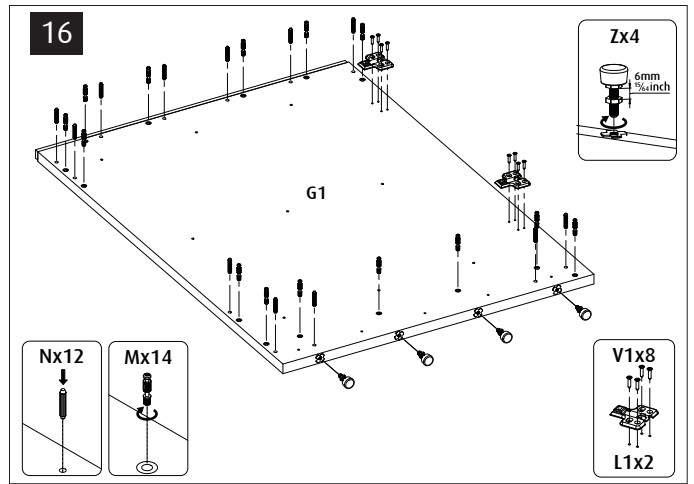

Red Sea REEFER™

900 G2+

Aquarium & Cabinet Assembly Manual

Resource & Support Center:
www.redseafish.com/support/

Aquarium Water Management System

Cabinet

L1		8	V1	ST4x16	48
L2			V3	ST5x35	49
N		80	V5	ST5x70	2
M		75	V6	M5x10	2
M2		8	V7	M6x10	4
P		83	V8	ST5x22	2
Q		83	W		47
S		4	Y25-25		2
T1		2	Y40-57		2
T2		6	Y40-7.4		2
Z1		2	ZP		36
			ZW		
			ZB		

900 G2	Black	White	Part Description
A	7238B	7238B	Cabinet Bottom Sump
AP	R42495	R42495	Reefer Cabinet front support
B1	7234B-G2	7234B-G2	Cabinet Rear Middle
B2	7235B-G2	7235B-G2	Cabinet Rear Top
B3	7236B	7236B	Cabinet Rear Bottom
B4	6240B	6240B	Cabinet Rear Bottom Support x4
C	7237B	7237B	Cabinet Top
D	5307B	5307W	Cabinet Door x4 (Come in color pack)
E	7232B	7232B	Cabinet Front Upper
F1	7443-1B	7443-1WB	Cabinet Side Left (Come in color pack)

900 G2	Black	White	Part Description
F2	7241LB-G2	7241LB-G2	Cabinet Side Wall Support Left
G1	7444-1B	7444-1WB	Cabinet Side Right (Come in color pack)
G2	7241RB	7241RB	Cabinet Side Wall Support Right
H1	7233B	7233B	Cabinet Sockel Black
H2	7233W	7233W	Cabinet Sockel White
J1	7240B	7240B	Cabinet Side Bottom Support x2
J2	6135-1B	6135-1B	Cabinet Base mid support x2
K1	7239LB	7239LB	Cabinet Internal Wall Left
K2	7239RB	7239RB	Cabinet Internal Wall Right
Z1	7582B	7582B	Top support plate

22

V3x3
Wx3

23

24 A

B

x24

C

x36