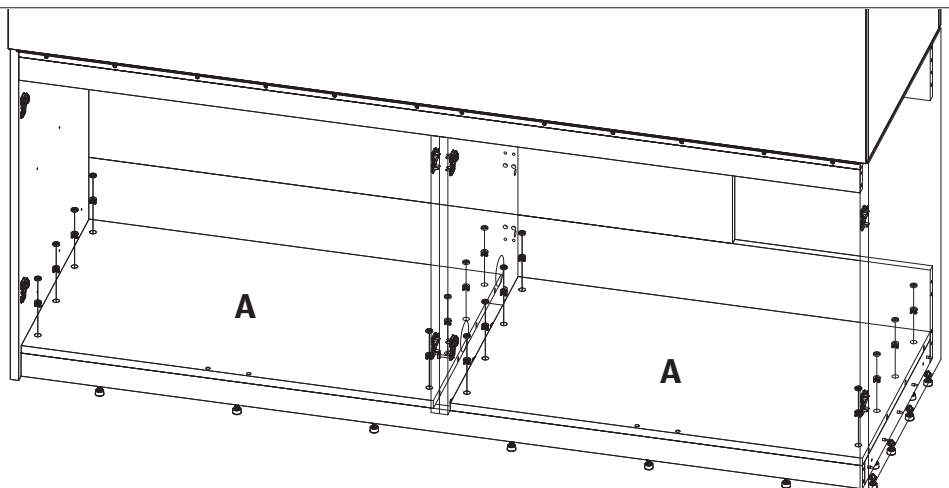

900 G2	Black	White	Part Description
F2	7241LB-G2	7241LB-G2	Cabinet Side Wall Support Left
G1	7444-1B	7444-1WB	Cabinet Side Right (Come in color pack)
G2	7241RB	7241RB	Cabinet Side Wall Support Right
H1	7233B	7233B	Cabinet Sockel Black
H2	7233W	7233W	Cabinet Sockel White
J1	7240B	7240B	Cabinet Side Bottom Support x2
J2	6135-1B	6135-1B	Cabinet Base mid support x2
K1	7239LB	7239LB	Cabinet Internal Wall Left
K2	7239RB	7239RB	Cabinet Internal Wall Right
Z1	7582B	7582B	Top support plate

22

V3x3
Wx3

23

24 A

B

x24

C

x36

25

26

27

28

29

30

36

Option 1