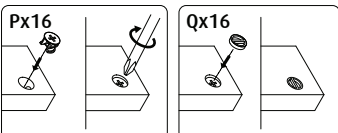

900 G2	Black	White	Part Description
F2	7241LB-G2	7241LB-G2	Cabinet Side Wall Support Left
G1	7444-1B	7444-1WB	Cabinet Side Right (Come in color pack)
G2	7241RB	7241RB	Cabinet Side Wall Support Right
H1	7233B	7233B	Cabinet Sockel Black
H2	7233W	7233W	Cabinet Sockel White
J1	7240B	7240B	Cabinet Side Bottom Support x2
J2	6135-1B	6135-1B	Cabinet Base mid support x2
K1	7239LB	7239LB	Cabinet Internal Wall Left
K2	7239RB	7239RB	Cabinet Internal Wall Right
Z1	7582B	7582B	Top support plate

22

V3x3
Wx3

23

24 A

B

x24

C

x36

25

26

27

28

29

30

36

Option 1