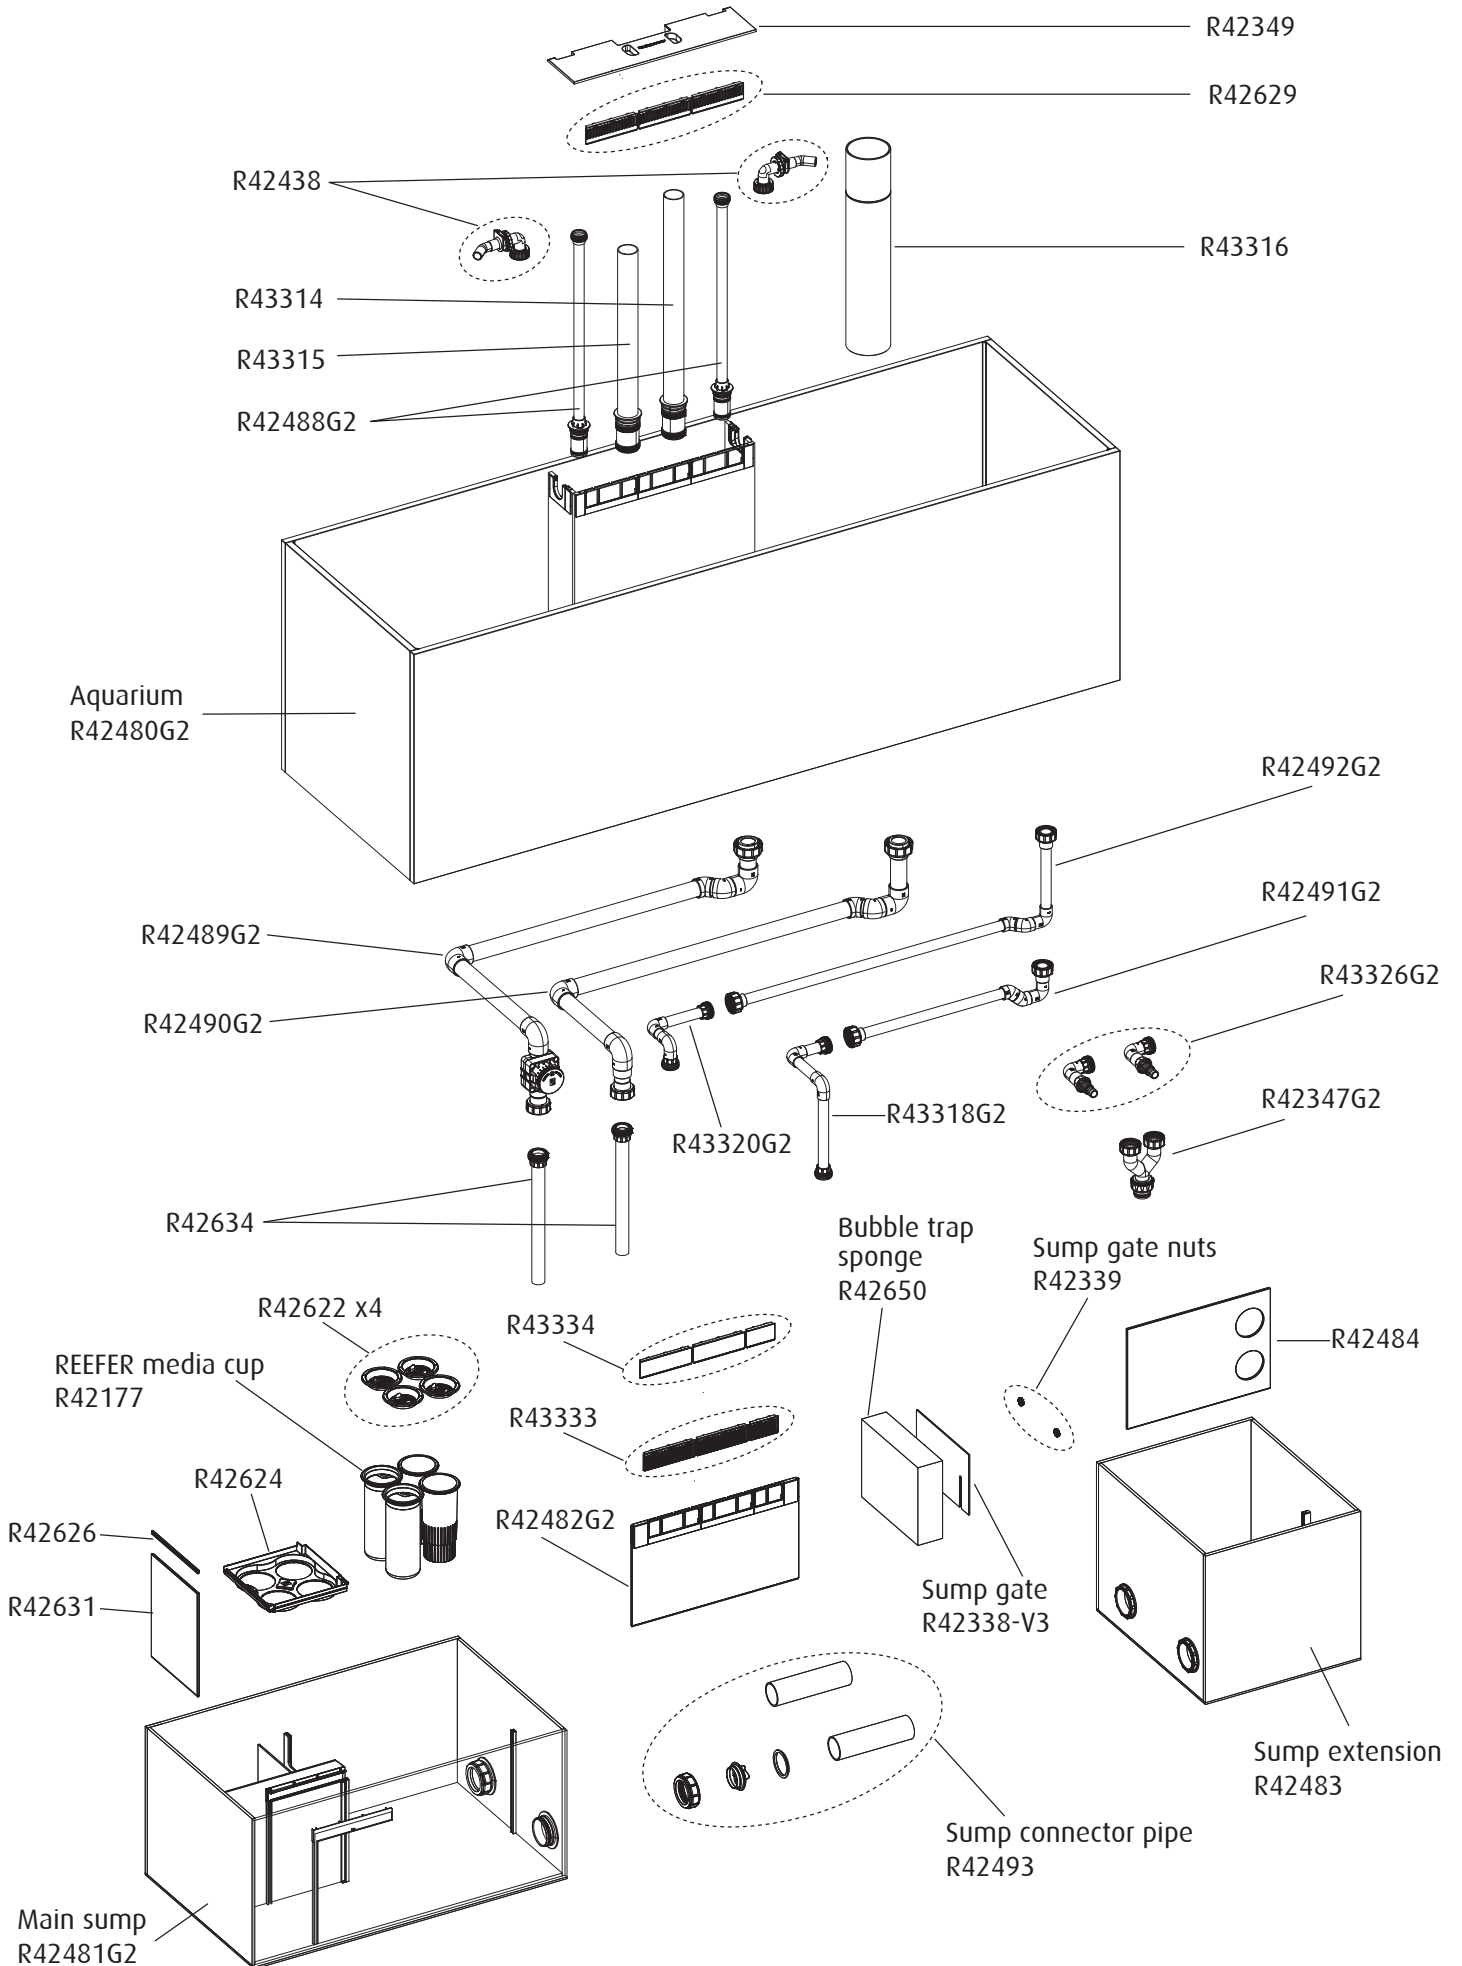

Red Sea REEFER™

900 G2+

Aquarium & Cabinet Assembly Manual

Resource & Support Center:
www.redseafish.com/support/

Aquarium Water Management System

Cabinet

L1		8	V1	ST4x16	48
L2			V3	ST5x35	49
N		80	V5	ST5x70	2
M		75	V6	M5x10	2
M2		8	V7	M6x10	4
P		83	V8	ST5x22	2
Q		83	W		47
S		4	Y25-25		2
T1		2	Y40-57		2
T2		6	Y40-7.4		2
Z1		2	ZP		36
			ZW		
			ZB		

900 G2	Black	White	Part Description
A	7238B	7238B	Cabinet Bottom Sump
AP	R42495	R42495	Reefer Cabinet front support
B1	7234B-G2	7234B-G2	Cabinet Rear Middle
B2	7235B-G2	7235B-G2	Cabinet Rear Top
B3	7236B	7236B	Cabinet Rear Bottom
B4	6240B	6240B	Cabinet Rear Bottom Support x4
C	7237B	7237B	Cabinet Top
D	5307B	5307W	Cabinet Door x4 (Come in color pack)
E	7232B	7232B	Cabinet Front Upper
F1	7443-1B	7443-1WB	Cabinet Side Left (Come in color pack)

900 G2	Black	White	Part Description
F2	7241LB-G2	7241LB-G2	Cabinet Side Wall Support Left
G1	7444-1B	7444-1WB	Cabinet Side Right (Come in color pack)
G2	7241RB	7241RB	Cabinet Side Wall Support Right
H1	7233B	7233B	Cabinet Sockel Black
H2	7233W	7233W	Cabinet Sockel White
J1	7240B	7240B	Cabinet Side Bottom Support x2
J2	6135-1B	6135-1B	Cabinet Base mid support x2
K1	7239LB	7239LB	Cabinet Internal Wall Left
K2	7239RB	7239RB	Cabinet Internal Wall Right
Z1	7582B	7582B	Top support plate