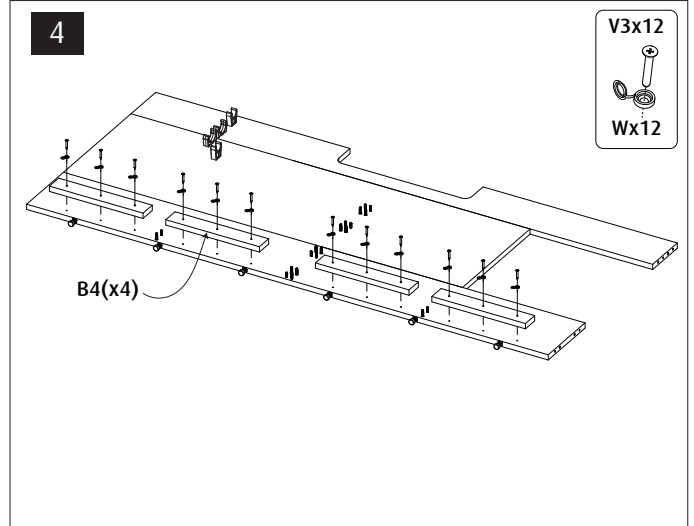

Red Sea REEFER™

900 G2+

Aquarium & Cabinet Assembly Manual

Resource & Support Center:
www.redseafish.com/support/

Aquarium Water Management System

Cabinet

L1		8	V1	ST4x16	48
L2			V3	ST5x35	49
N		80	V5	ST5x70	2
M		75	V6	M5x10	2
M2		8	V7	M6x10	4
P		83	V8	ST5x22	2
Q		83	W		47
S		4	Y25-25		2
T1		2	Y40-57		2
T2		6	Y40-7.4		2
Z1		2	ZP		36
			ZW		
			ZB		

900 G2	Black	White	Part Description
A	7238B	7238B	Cabinet Bottom Sump
AP	R42495	R42495	Reefer Cabinet front support
B1	7234B-G2	7234B-G2	Cabinet Rear Middle
B2	7235B-G2	7235B-G2	Cabinet Rear Top
B3	7236B	7236B	Cabinet Rear Bottom
B4	6240B	6240B	Cabinet Rear Bottom Support x4
C	7237B	7237B	Cabinet Top
D	5307B	5307W	Cabinet Door x4 (Come in color pack)
E	7232B	7232B	Cabinet Front Upper
F1	7443-1B	7443-1WB	Cabinet Side Left (Come in color pack)

22

V3x3
Wx3

23

24 A

B

x24

C

x36