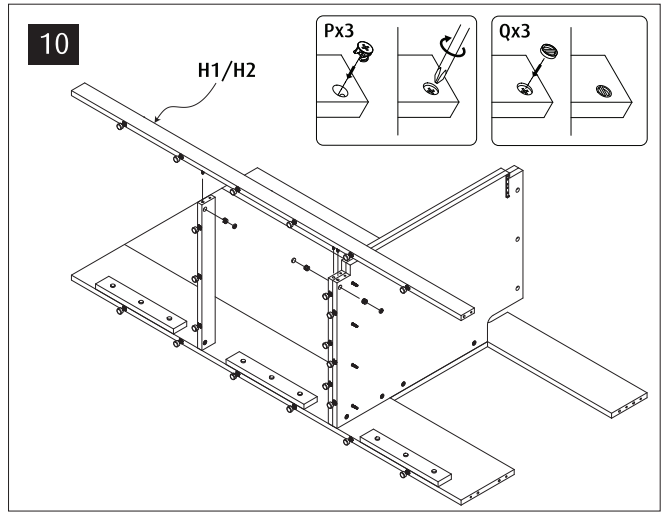

750 G2	Black	White	Part Description
E	7432B	7432B	Cabinet Front Upper
F	7443B	7443WB	Cabinet Side Left (Packed inside cabinet door/side package)
G	7444B	7444WB	Cabinet Side Right (Packed inside cabinet door/side package)
H1	7433B	7433B	Cabinet Sockel Blk
H2	7433WB	7433WB	Cabinet Sockel Wht
J	6135-1B	6135-1B	Cabinet Base mid support
K1	7440LB-G2	7440LB-G2	Cabinet Internal Wall Left
K2	7440RB	7440RB	Cabinet Internal Wall Right
Z1	7582B	7582B	Top support plate