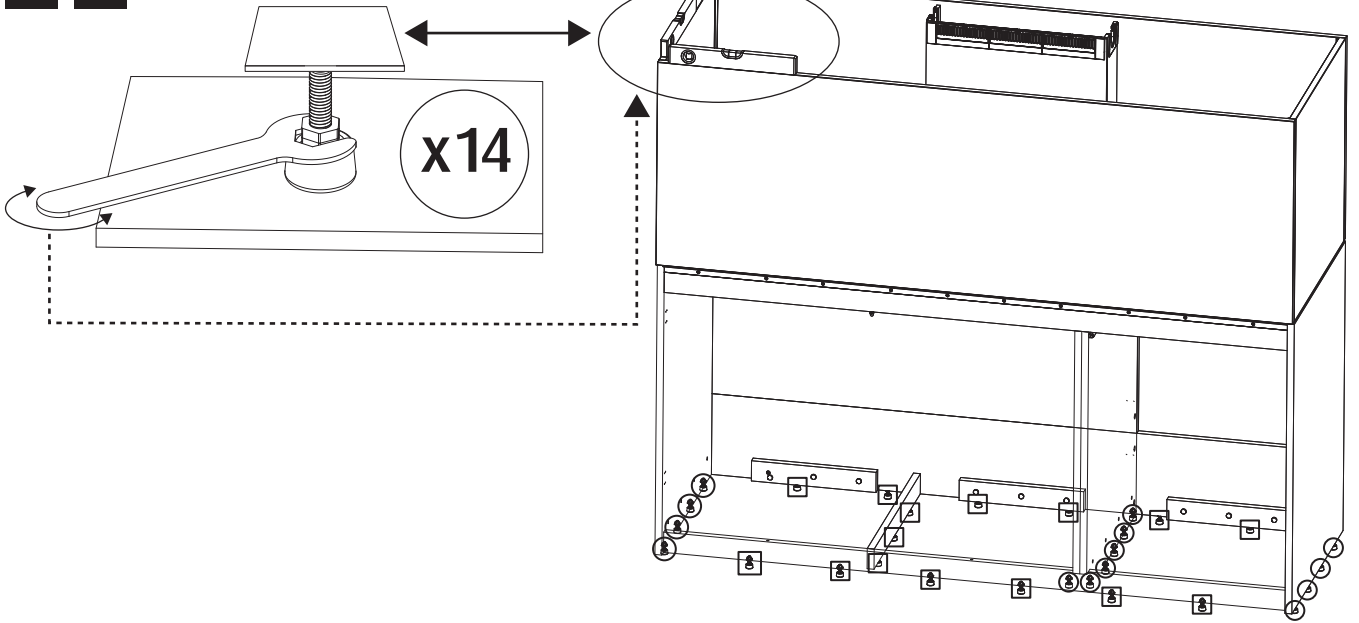

750 G2	Black	White	Part Description
E	7432B	7432B	Cabinet Front Upper
F	7443B	7443WB	Cabinet Side Left (Packed inside cabinet door/side package)
G	7444B	7444WB	Cabinet Side Right (Packed inside cabinet door/side package)
H1	7433B	7433B	Cabinet Sockel Blk
H2	7433WB	7433WB	Cabinet Sockel Wht
J	6135-1B	6135-1B	Cabinet Base mid support
K1	7440LB-G2	7440LB-G2	Cabinet Internal Wall Left
K2	7440RB	7440RB	Cabinet Internal Wall Right
Z1	7582B	7582B	Top support plate

26 A

B

x15

C

x29

27

28

34