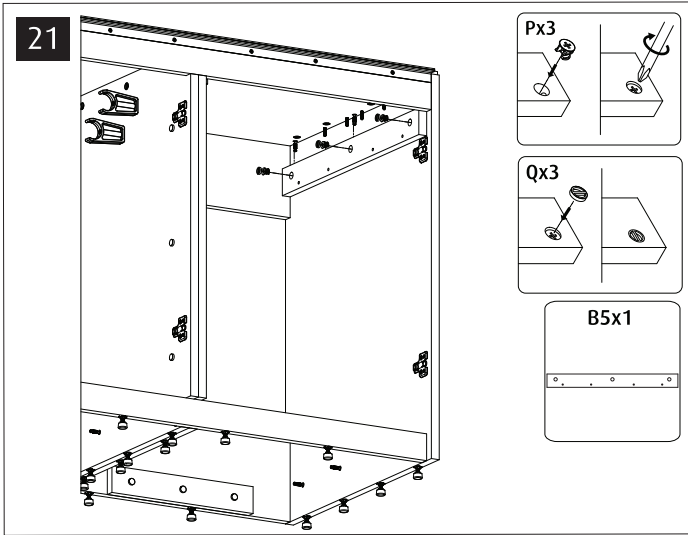

750 G2	Black	White	Part Description
A1	7438B	7438B	Cabinet Bottom Sump
A2	7439B	7439B	Cabinet Bottom Chiller
AP	R42495	R42495	Reefer Cabinet front support
B1	7434B	7434B	Cabinet Rear Middle
B2	7435B	7435B	Cabinet Rear Top
B3	7436B	7436B	Cabinet Rear Bottom
B4	6240B	6240B	Cabinet Rear Bottom support x3
B5	7429-1G2	7429-1G2	Cabinet Side Top support Black x2
C	7437B	7437B	Cabinet Top
D	5275B	5275W	Cabinet Door x3 (Packed inside cabinet door/side package)

750 G2	Black	White	Part Description
E	7432B	7432B	Cabinet Front Upper
F	7443B	7443WB	Cabinet Side Left (Packed inside cabinet door/side package)
G	7444B	7444WB	Cabinet Side Right (Packed inside cabinet door/side package)
H1	7433B	7433B	Cabinet Sockel Blk
H2	7433WB	7433WB	Cabinet Sockel Wht
J	6135-1B	6135-1B	Cabinet Base mid support
K1	7440LB-G2	7440LB-G2	Cabinet Internal Wall Left
K2	7440RB	7440RB	Cabinet Internal Wall Right
Z1	7582B	7582B	Top support plate