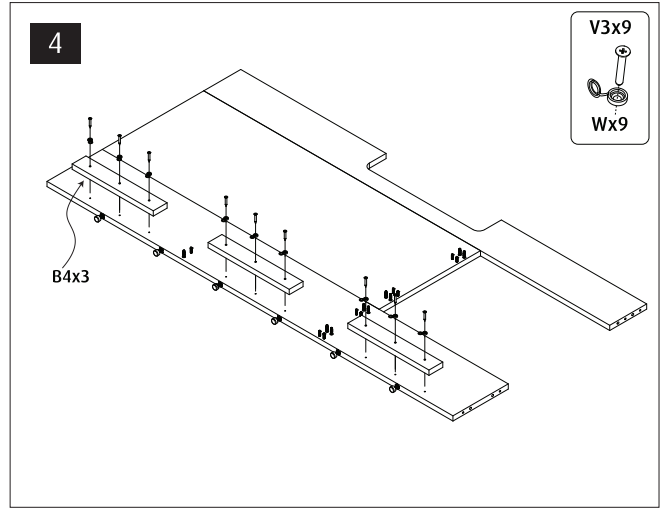

750 G2	Black	White	Part Description
E	7432B	7432B	Cabinet Front Upper
F	7443B	7443WB	Cabinet Side Left (Packed inside cabinet door/side package)
G	7444B	7444WB	Cabinet Side Right (Packed inside cabinet door/side package)
H1	7433B	7433B	Cabinet Sockel Blk
H2	7433WB	7433WB	Cabinet Sockel Wht
J	6135-1B	6135-1B	Cabinet Base mid support
K1	7440LB-G2	7440LB-G2	Cabinet Internal Wall Left
K2	7440RB	7440RB	Cabinet Internal Wall Right
Z1	7582B	7582B	Top support plate