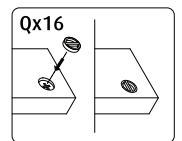

750 G2	Black	White	Part Description
E	7432B	7432B	Cabinet Front Upper
F	7443B	7443WB	Cabinet Side Left (Packed inside cabinet door/side package)
G	7444B	7444WB	Cabinet Side Right (Packed inside cabinet door/side package)
H1	7433B	7433B	Cabinet Sockel Blk
H2	7433WB	7433WB	Cabinet Sockel Wht
J	6135-1B	6135-1B	Cabinet Base mid support
K1	7440LB-G2	7440LB-G2	Cabinet Internal Wall Left
K2	7440RB	7440RB	Cabinet Internal Wall Right
Z1	7582B	7582B	Top support plate

26 A

B

x15

C

x29

27

28

34