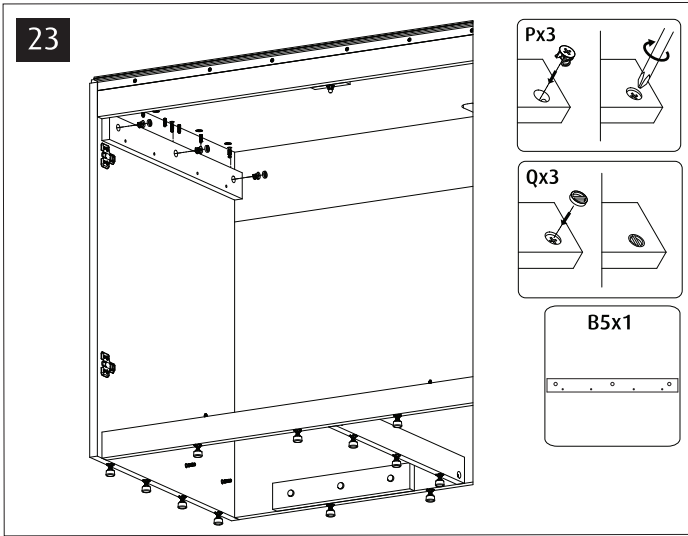

750 G2	Black	White	Part Description
E	7432B	7432B	Cabinet Front Upper
F	7443B	7443WB	Cabinet Side Left (Packed inside cabinet door/side package)
G	7444B	7444WB	Cabinet Side Right (Packed inside cabinet door/side package)
H1	7433B	7433B	Cabinet Sockel Blk
H2	7433WB	7433WB	Cabinet Sockel Wht
J	6135-1B	6135-1B	Cabinet Base mid support
K1	7440LB-G2	7440LB-G2	Cabinet Internal Wall Left
K2	7440RB	7440RB	Cabinet Internal Wall Right
Z1	7582B	7582B	Top support plate