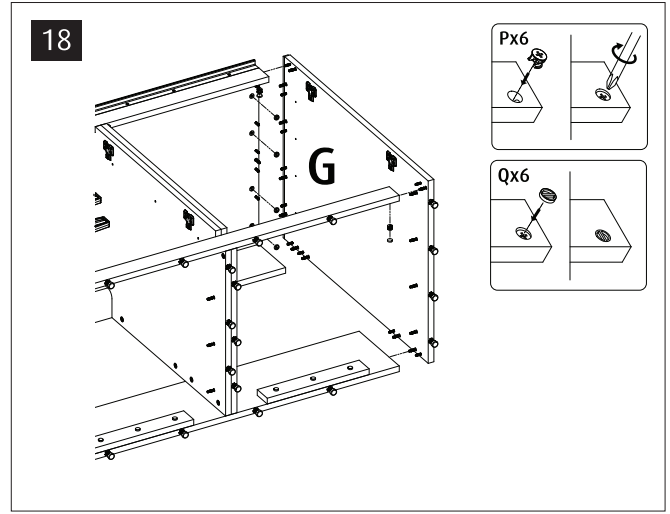

Red Sea REEFER™

750 G2+

Aquarium & Cabinet Assembly Manual

Resource & Support Center:
www.redseafish.com/support/

Aquarium Water Management System

Cabinet

L2		6
L1		
N		72
M		75
M2		6
P		81
Q		81
R		1
S		3
T1		1
T2		3
V1	ST4x16	36
V2	ST3.5x14	2
V3	ST5x35	22
V5	M5x10	1
V6	ST5x70	2
V8	M6x10	2
W		22
Y40		2
Z1		1
ZP		29
ZW		
ZB		

750 G2	Black	White	Part Description
E	7432B	7432B	Cabinet Front Upper
F	7443B	7443WB	Cabinet Side Left (Packed inside cabinet door/side package)
G	7444B	7444WB	Cabinet Side Right (Packed inside cabinet door/side package)
H1	7433B	7433B	Cabinet Sockel Blk
H2	7433WB	7433WB	Cabinet Sockel Wht
J	6135-1B	6135-1B	Cabinet Base mid support
K1	7440LB-G2	7440LB-G2	Cabinet Internal Wall Left
K2	7440RB	7440RB	Cabinet Internal Wall Right
Z1	7582B	7582B	Top support plate