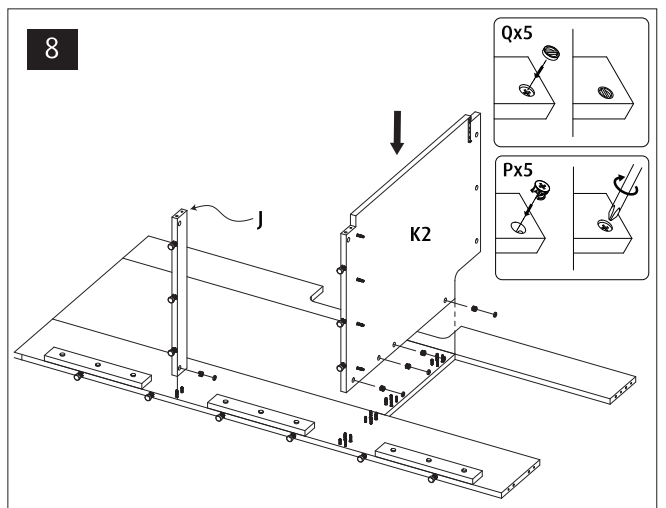

750 G2	Black	White	Part Description
E	7432B	7432B	Cabinet Front Upper
F	7443B	7443WB	Cabinet Side Left (Packed inside cabinet door/side package)
G	7444B	7444WB	Cabinet Side Right (Packed inside cabinet door/side package)
H1	7433B	7433B	Cabinet Sockel Blk
H2	7433WB	7433WB	Cabinet Sockel Wht
J	6135-1B	6135-1B	Cabinet Base mid support
K1	7440LB-G2	7440LB-G2	Cabinet Internal Wall Left
K2	7440RB	7440RB	Cabinet Internal Wall Right
Z1	7582B	7582B	Top support plate