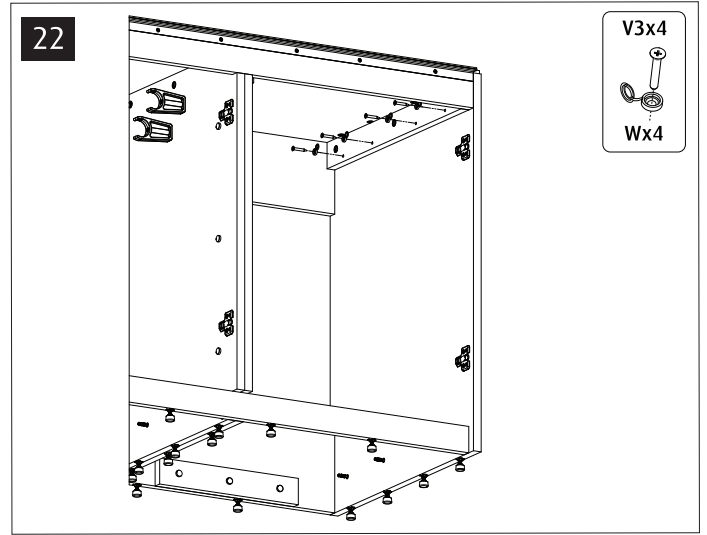

750 G2	Black	White	Part Description
A1	7438B	7438B	Cabinet Bottom Sump
A2	7439B	7439B	Cabinet Bottom Chiller
AP	R42495	R42495	Reefer Cabinet front support
B1	7434B	7434B	Cabinet Rear Middle
B2	7435B	7435B	Cabinet Rear Top
B3	7436B	7436B	Cabinet Rear Bottom
B4	6240B	6240B	Cabinet Rear Bottom support x3
B5	7429-1G2	7429-1G2	Cabinet Side Top support Black x2
C	7437B	7437B	Cabinet Top
D	5275B	5275W	Cabinet Door x3 (Packed inside cabinet door/side package)

750 G2	Black	White	Part Description
E	7432B	7432B	Cabinet Front Upper
F	7443B	7443WB	Cabinet Side Left (Packed inside cabinet door/side package)
G	7444B	7444WB	Cabinet Side Right (Packed inside cabinet door/side package)
H1	7433B	7433B	Cabinet Sockel Blk
H2	7433WB	7433WB	Cabinet Sockel Wht
J	6135-1B	6135-1B	Cabinet Base mid support
K1	7440LB-G2	7440LB-G2	Cabinet Internal Wall Left
K2	7440RB	7440RB	Cabinet Internal Wall Right
Z1	7582B	7582B	Top support plate