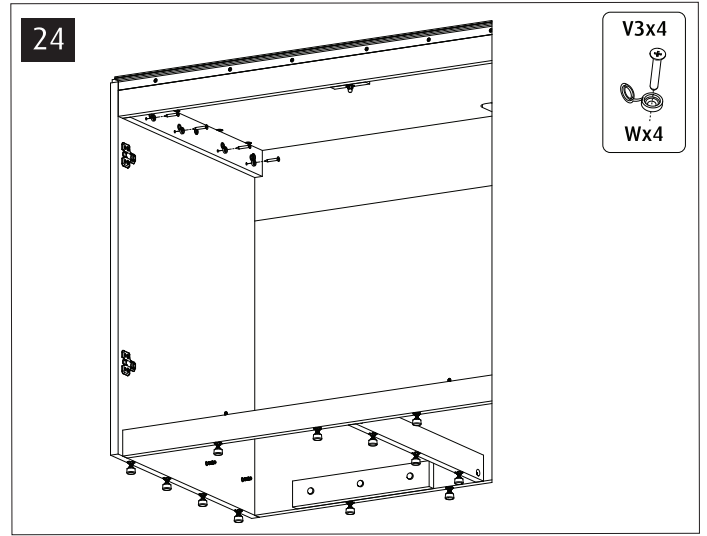

750 G2	Black	White	Part Description
A1	7438B	7438B	Cabinet Bottom Sump
A2	7439B	7439B	Cabinet Bottom Chiller
AP	R42495	R42495	Reefer Cabinet front support
B1	7434B	7434B	Cabinet Rear Middle
B2	7435B	7435B	Cabinet Rear Top
B3	7436B	7436B	Cabinet Rear Bottom
B4	6240B	6240B	Cabinet Rear Bottom support x3
B5	7429-1G2	7429-1G2	Cabinet Side Top support Black x2
C	7437B	7437B	Cabinet Top
D	5275B	5275W	Cabinet Door x3 (Packed inside cabinet door/side package)

750 G2	Black	White	Part Description
E	7432B	7432B	Cabinet Front Upper
F	7443B	7443WB	Cabinet Side Left (Packed inside cabinet door/side package)
G	7444B	7444WB	Cabinet Side Right (Packed inside cabinet door/side package)
H1	7433B	7433B	Cabinet Sockel Blk
H2	7433WB	7433WB	Cabinet Sockel Wht
J	6135-1B	6135-1B	Cabinet Base mid support
K1	7440LB-G2	7440LB-G2	Cabinet Internal Wall Left
K2	7440RB	7440RB	Cabinet Internal Wall Right
Z1	7582B	7582B	Top support plate