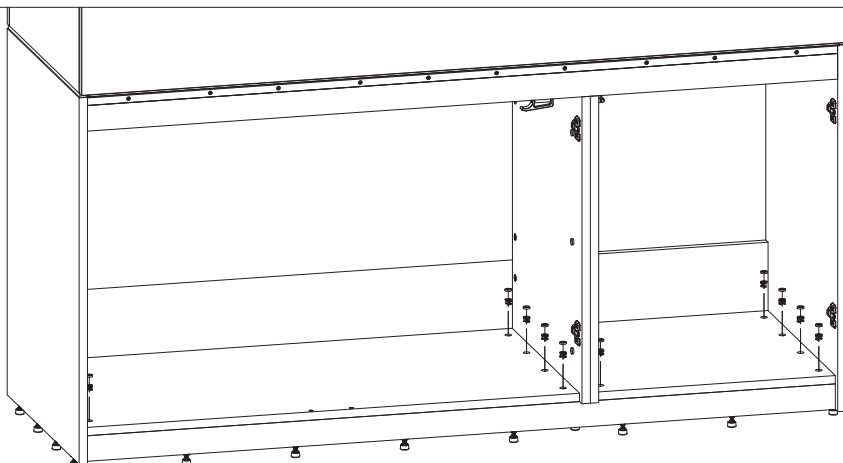

750 G2	Black	White	Part Description
E	7432B	7432B	Cabinet Front Upper
F	7443B	7443WB	Cabinet Side Left (Packed inside cabinet door/side package)
G	7444B	7444WB	Cabinet Side Right (Packed inside cabinet door/side package)
H1	7433B	7433B	Cabinet Sockel Blk
H2	7433WB	7433WB	Cabinet Sockel Wht
J	6135-1B	6135-1B	Cabinet Base mid support
K1	7440LB-G2	7440LB-G2	Cabinet Internal Wall Left
K2	7440RB	7440RB	Cabinet Internal Wall Right
Z1	7582B	7582B	Top support plate

26 A

B

x15

C

x29

27

28

34