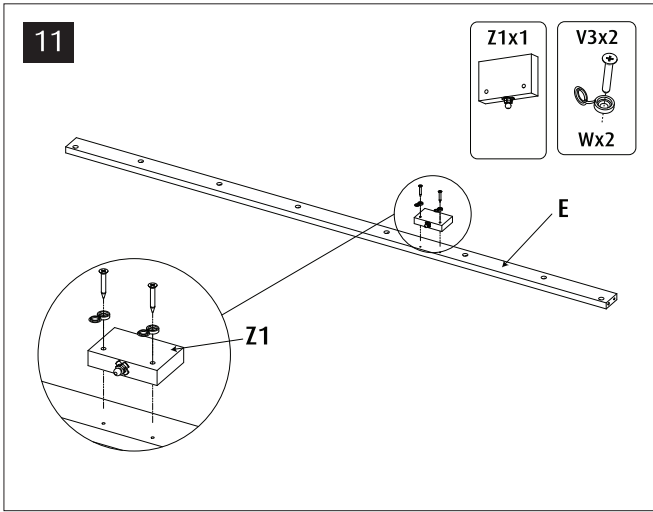

750 G2	Black	White	Part Description
E	7432B	7432B	Cabinet Front Upper
F	7443B	7443WB	Cabinet Side Left (Packed inside cabinet door/side package)
G	7444B	7444WB	Cabinet Side Right (Packed inside cabinet door/side package)
H1	7433B	7433B	Cabinet Sockel Blk
H2	7433WB	7433WB	Cabinet Sockel Wht
J	6135-1B	6135-1B	Cabinet Base mid support
K1	7440LB-G2	7440LB-G2	Cabinet Internal Wall Left
K2	7440RB	7440RB	Cabinet Internal Wall Right
Z1	7582B	7582B	Top support plate