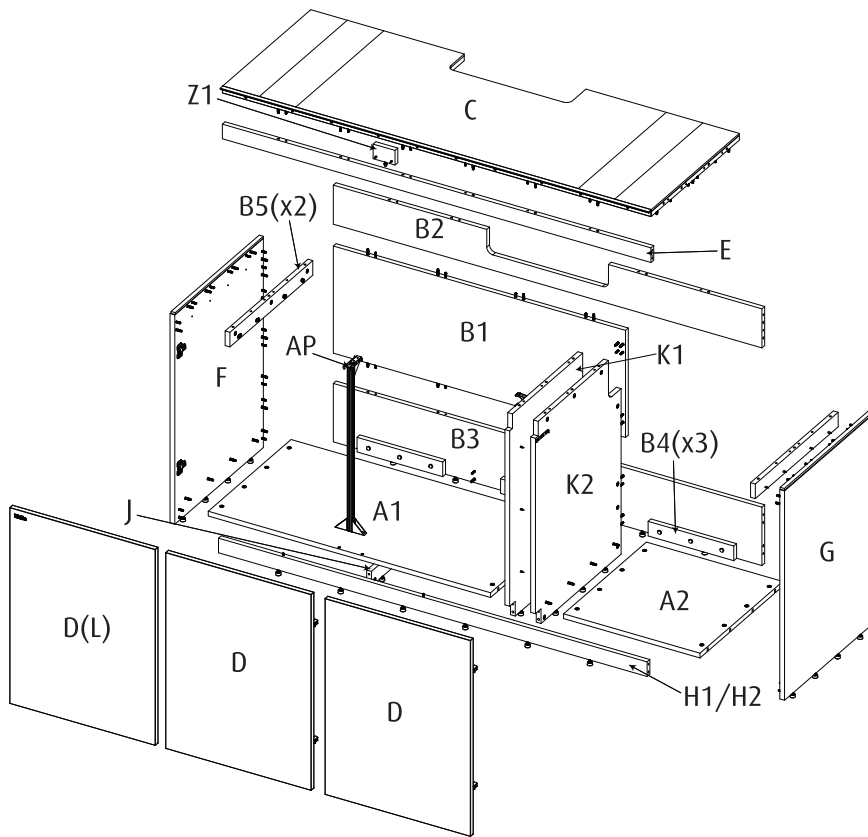

Red Sea REEFER™

750 G2+

Aquarium & Cabinet Assembly Manual

Resource & Support Center:
www.redseafish.com/support/

Aquarium Water Management System

Cabinet

L2		6
L1		
N		72
M		75
M2		6
P		81
Q		81
R		1
S		3
T1		1
T2		3
V1	ST4x16	36
V2	ST3.5x14	2
V3	ST5x35	22
V5	M5x10	1
V6	ST5x70	2
V8	M6x10	2
W		22
Y40		2
Z1		1
ZP		29
ZW		
ZB		

750 G2	Black	White	Part Description
A1	7438B	7438B	Cabinet Bottom Sump
A2	7439B	7439B	Cabinet Bottom Chiller
AP	R42495	R42495	Reefer Cabinet front support
B1	7434B	7434B	Cabinet Rear Middle
B2	7435B	7435B	Cabinet Rear Top
B3	7436B	7436B	Cabinet Rear Bottom
B4	6240B	6240B	Cabinet Rear Bottom support x3
B5	7429-1G2	7429-1G2	Cabinet Side Top support Black x2
C	7437B	7437B	Cabinet Top
D	5275B	5275W	Cabinet Door x3 (Packed inside cabinet door/side package)

750 G2	Black	White	Part Description
E	7432B	7432B	Cabinet Front Upper
F	7443B	7443WB	Cabinet Side Left (Packed inside cabinet door/side package)
G	7444B	7444WB	Cabinet Side Right (Packed inside cabinet door/side package)
H1	7433B	7433B	Cabinet Sockel Blk
H2	7433WB	7433WB	Cabinet Sockel Wht
J	6135-1B	6135-1B	Cabinet Base mid support
K1	7440LB-G2	7440LB-G2	Cabinet Internal Wall Left
K2	7440RB	7440RB	Cabinet Internal Wall Right
Z1	7582B	7582B	Top support plate

26 A

B

x15

C

x29

27

28

34