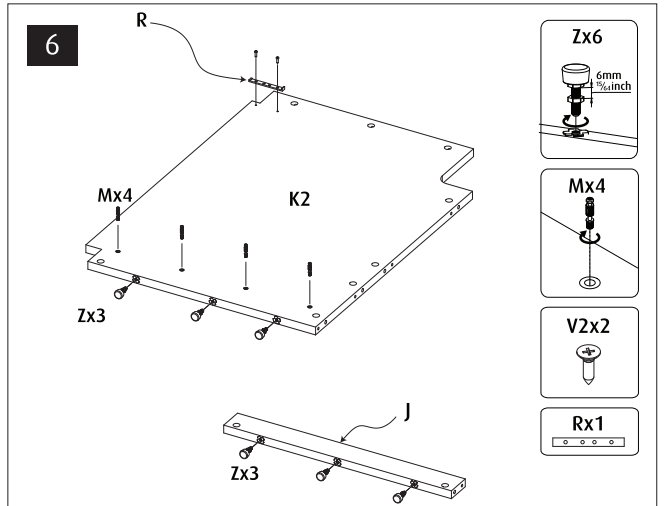

750 G2	Black	White	Part Description
E	7432B	7432B	Cabinet Front Upper
F	7443B	7443WB	Cabinet Side Left (Packed inside cabinet door/side package)
G	7444B	7444WB	Cabinet Side Right (Packed inside cabinet door/side package)
H1	7433B	7433B	Cabinet Sockel Blk
H2	7433WB	7433WB	Cabinet Sockel Wht
J	6135-1B	6135-1B	Cabinet Base mid support
K1	7440LB-G2	7440LB-G2	Cabinet Internal Wall Left
K2	7440RB	7440RB	Cabinet Internal Wall Right
Z1	7582B	7582B	Top support plate