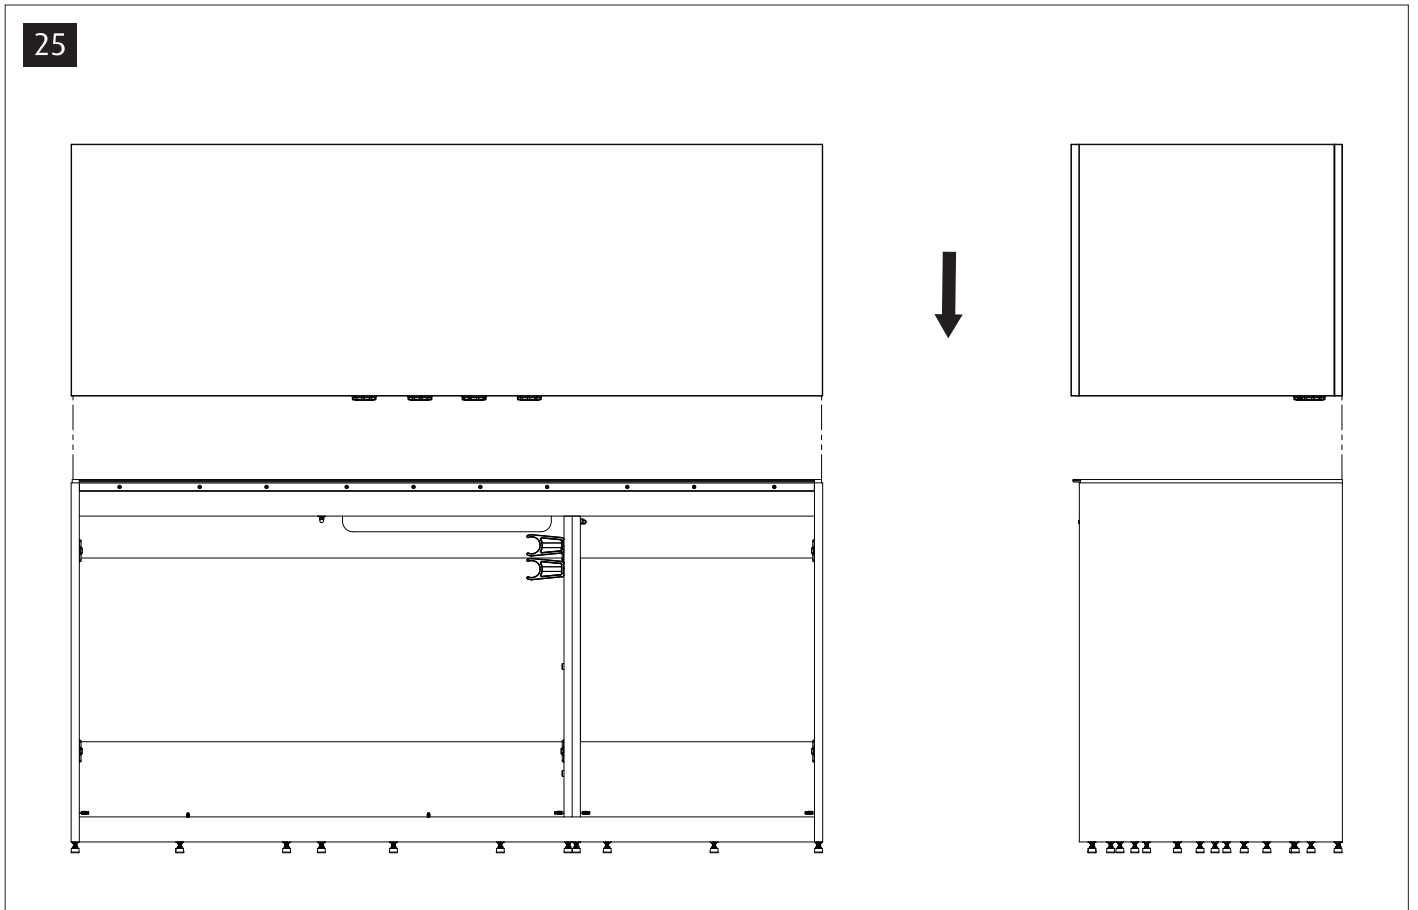

Red Sea REEFER™

750 G2+

Aquarium & Cabinet Assembly Manual

Resource & Support Center:
www.redseafish.com/support/

Aquarium Water Management System

Cabinet

L2		6
L1		
N		72
M		75
M2		6
P		81
Q		81
R		1
S		3
T1		1
T2		3
V1	ST4x16	36
V2	ST3.5x14	2
V3	ST5x35	22
V5	M5x10	1
V6	ST5x70	2
V8	M6x10	2
W		22
Y40		2
Z1		1
ZP		29
ZW		
ZB		

750 G2	Black	White	Part Description
E	7432B	7432B	Cabinet Front Upper
F	7443B	7443WB	Cabinet Side Left (Packed inside cabinet door/side package)
G	7444B	7444WB	Cabinet Side Right (Packed inside cabinet door/side package)
H1	7433B	7433B	Cabinet Sockel Blk
H2	7433WB	7433WB	Cabinet Sockel Wht
J	6135-1B	6135-1B	Cabinet Base mid support
K1	7440LB-G2	7440LB-G2	Cabinet Internal Wall Left
K2	7440RB	7440RB	Cabinet Internal Wall Right
Z1	7582B	7582B	Top support plate

26 A

B

x15

C

x29

27

28

34