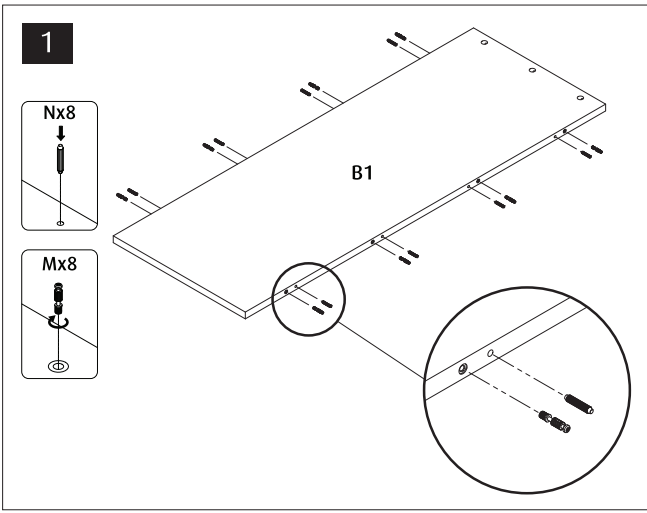

750 G2	Black	White	Part Description
A1	7438B	7438B	Cabinet Bottom Sump
A2	7439B	7439B	Cabinet Bottom Chiller
AP	R42495	R42495	Reefer Cabinet front support
B1	7434B	7434B	Cabinet Rear Middle
B2	7435B	7435B	Cabinet Rear Top
B3	7436B	7436B	Cabinet Rear Bottom
B4	6240B	6240B	Cabinet Rear Bottom support x3
B5	7429-1G2	7429-1G2	Cabinet Side Top support Black x2
C	7437B	7437B	Cabinet Top
D	5275B	5275W	Cabinet Door x3 (Packed inside cabinet door/side package)

750 G2	Black	White	Part Description
E	7432B	7432B	Cabinet Front Upper
F	7443B	7443WB	Cabinet Side Left (Packed inside cabinet door/side package)
G	7444B	7444WB	Cabinet Side Right (Packed inside cabinet door/side package)
H1	7433B	7433B	Cabinet Sockel Blk
H2	7433WB	7433WB	Cabinet Sockel Wht
J	6135-1B	6135-1B	Cabinet Base mid support
K1	7440LB-G2	7440LB-G2	Cabinet Internal Wall Left
K2	7440RB	7440RB	Cabinet Internal Wall Right
Z1	7582B	7582B	Top support plate