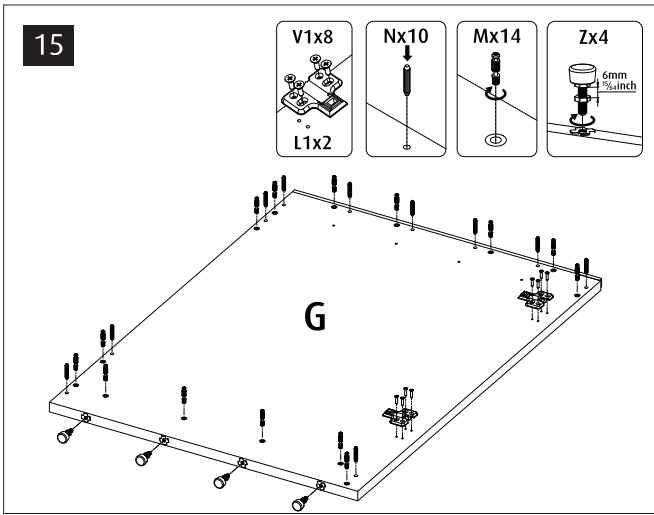

Red Sea REEFER™

750 G2+

Aquarium & Cabinet Assembly Manual

Resource & Support Center:
www.redseafish.com/support/

Aquarium Water Management System

Cabinet

L2		6
L1		
N		72
M		75
M2		6
P		81
Q		81
R		1
S		3
T1		1
T2		3
V1	ST4x16	36
V2	ST3.5x14	2
V3	ST5x35	22
V5	M5x10	1
V6	ST5x70	2
V8	M6x10	2
W		22
Y40		2
Z1		1
ZP		29
ZW		
ZB		

750 G2	Black	White	Part Description
A1	7438B	7438B	Cabinet Bottom Sump
A2	7439B	7439B	Cabinet Bottom Chiller
AP	R42495	R42495	Reefer Cabinet front support
B1	7434B	7434B	Cabinet Rear Middle
B2	7435B	7435B	Cabinet Rear Top
B3	7436B	7436B	Cabinet Rear Bottom
B4	6240B	6240B	Cabinet Rear Bottom support x3
B5	7429-1G2	7429-1G2	Cabinet Side Top support Black x2
C	7437B	7437B	Cabinet Top
D	5275B	5275W	Cabinet Door x3 (Packed inside cabinet door/side package)

750 G2	Black	White	Part Description
E	7432B	7432B	Cabinet Front Upper
F	7443B	7443WB	Cabinet Side Left (Packed inside cabinet door/side package)
G	7444B	7444WB	Cabinet Side Right (Packed inside cabinet door/side package)
H1	7433B	7433B	Cabinet Sockel Blk
H2	7433WB	7433WB	Cabinet Sockel Wht
J	6135-1B	6135-1B	Cabinet Base mid support
K1	7440LB-G2	7440LB-G2	Cabinet Internal Wall Left
K2	7440RB	7440RB	Cabinet Internal Wall Right
Z1	7582B	7582B	Top support plate