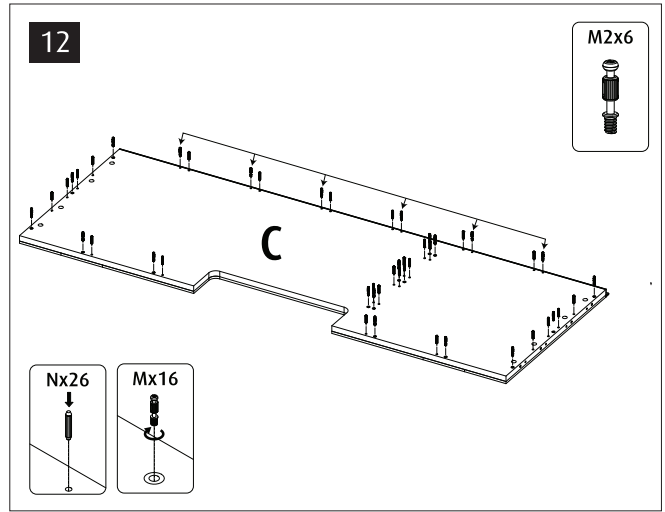

Red Sea REEFER™

750 G2+

Aquarium & Cabinet Assembly Manual

Resource & Support Center:
www.redseafish.com/support/

Aquarium Water Management System

Cabinet

L2		6
L1		
N		72
M		75
M2		6
P		81
Q		81
R		1
S		3
T1		1
T2		3
V1	ST4x16	36
V2	ST3.5x14	2
V3	ST5x35	22
V5	M5x10	1
V6	ST5x70	2
V8	M6x10	2
W		22
Y40		2
Z1		1
ZP		29
ZW		
ZB		

750 G2	Black	White	Part Description
A1	7438B	7438B	Cabinet Bottom Sump
A2	7439B	7439B	Cabinet Bottom Chiller
AP	R42495	R42495	Reefer Cabinet front support
B1	7434B	7434B	Cabinet Rear Middle
B2	7435B	7435B	Cabinet Rear Top
B3	7436B	7436B	Cabinet Rear Bottom
B4	6240B	6240B	Cabinet Rear Bottom support x3
B5	7429-1G2	7429-1G2	Cabinet Side Top support Black x2
C	7437B	7437B	Cabinet Top
D	5275B	5275W	Cabinet Door x3 (Packed inside cabinet door/side package)

750 G2	Black	White	Part Description
E	7432B	7432B	Cabinet Front Upper
F	7443B	7443WB	Cabinet Side Left (Packed inside cabinet door/side package)
G	7444B	7444WB	Cabinet Side Right (Packed inside cabinet door/side package)
H1	7433B	7433B	Cabinet Sockel Blk
H2	7433WB	7433WB	Cabinet Sockel Wht
J	6135-1B	6135-1B	Cabinet Base mid support
K1	7440LB-G2	7440LB-G2	Cabinet Internal Wall Left
K2	7440RB	7440RB	Cabinet Internal Wall Right
Z1	7582B	7582B	Top support plate

26 A

B

x15

C

x29

27

28

34