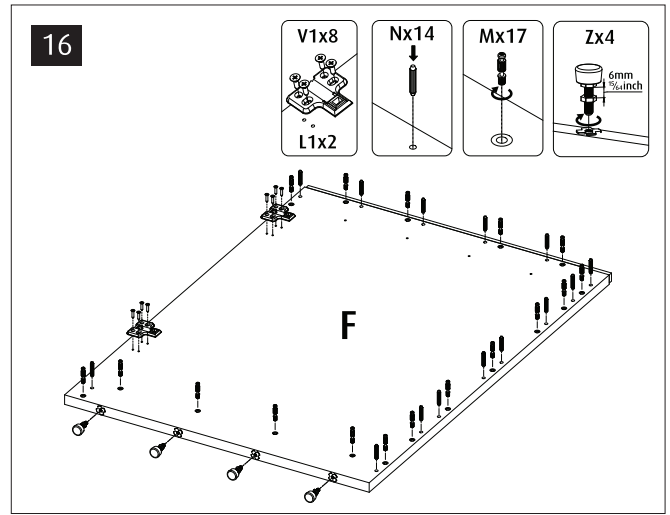

Red Sea REEFER™

750 G2+

Aquarium & Cabinet Assembly Manual

Resource & Support Center:
www.redseafish.com/support/

Aquarium Water Management System

Cabinet

L2		6
L1		
N		72
M		75
M2		6
P		81
Q		81
R		1
S		3
T1		1
T2		3
V1	ST4x16	36
V2	ST3.5x14	2
V3	ST5x35	22
V5	M5x10	1
V6	ST5x70	2
V8	M6x10	2
W		22
Y40		2
Z1		1
ZP		29
ZW		
ZB		

750 G2	Black	White	Part Description
A1	7438B	7438B	Cabinet Bottom Sump
A2	7439B	7439B	Cabinet Bottom Chiller
AP	R42495	R42495	Reefer Cabinet front support
B1	7434B	7434B	Cabinet Rear Middle
B2	7435B	7435B	Cabinet Rear Top
B3	7436B	7436B	Cabinet Rear Bottom
B4	6240B	6240B	Cabinet Rear Bottom support x3
B5	7429-1G2	7429-1G2	Cabinet Side Top support Black x2
C	7437B	7437B	Cabinet Top
D	5275B	5275W	Cabinet Door x3 (Packed inside cabinet door/side package)

750 G2	Black	White	Part Description
E	7432B	7432B	Cabinet Front Upper
F	7443B	7443WB	Cabinet Side Left (Packed inside cabinet door/side package)
G	7444B	7444WB	Cabinet Side Right (Packed inside cabinet door/side package)
H1	7433B	7433B	Cabinet Sockel Blk
H2	7433WB	7433WB	Cabinet Sockel Wht
J	6135-1B	6135-1B	Cabinet Base mid support
K1	7440LB-G2	7440LB-G2	Cabinet Internal Wall Left
K2	7440RB	7440RB	Cabinet Internal Wall Right
Z1	7582B	7582B	Top support plate