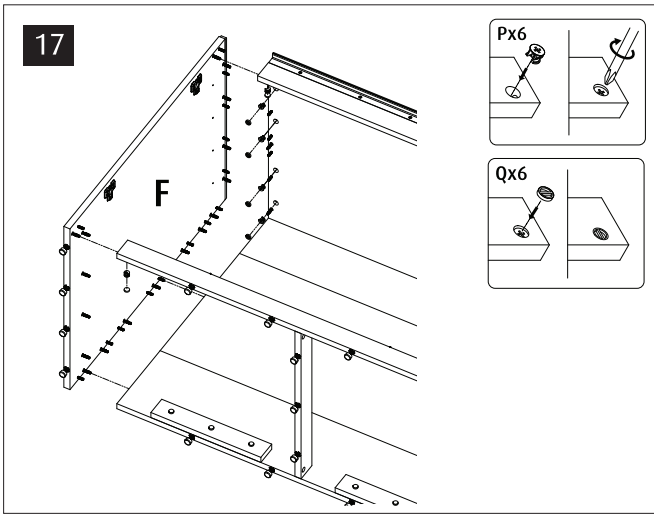

750 G2	Black	White	Part Description
E	7432B	7432B	Cabinet Front Upper
F	7443B	7443WB	Cabinet Side Left (Packed inside cabinet door/side package)
G	7444B	7444WB	Cabinet Side Right (Packed inside cabinet door/side package)
H1	7433B	7433B	Cabinet Sockel Blk
H2	7433WB	7433WB	Cabinet Sockel Wht
J	6135-1B	6135-1B	Cabinet Base mid support
K1	7440LB-G2	7440LB-G2	Cabinet Internal Wall Left
K2	7440RB	7440RB	Cabinet Internal Wall Right
Z1	7582B	7582B	Top support plate