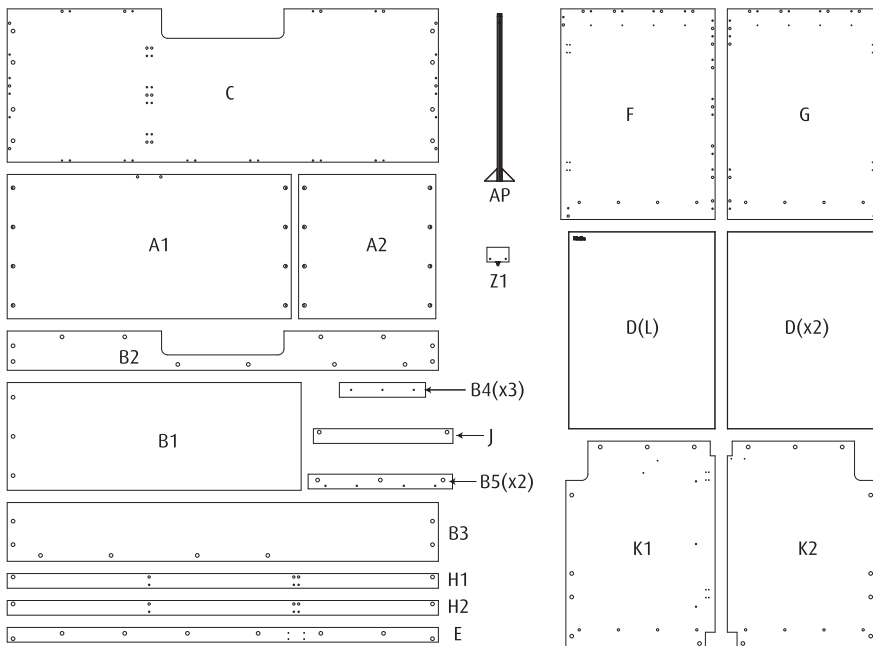

Red Sea REEFER™

750 G2+

Aquarium & Cabinet Assembly Manual

Resource & Support Center:
www.redseafish.com/support/

Aquarium Water Management System

Cabinet

L2		6
L1		
N		72
M		75
M2		6
P		81
Q		81
R		1
S		3
T1		1
T2		3
V1	ST4x16	36
V2	ST3.5x14	2
V3	ST5x35	22
V5	M5x10	1
V6	ST5x70	2
V8	M6x10	2
W		22
Y40		2
Z1		1
ZP		29
ZW		
ZB		

750 G2	Black	White	Part Description
A1	7438B	7438B	Cabinet Bottom Sump
A2	7439B	7439B	Cabinet Bottom Chiller
AP	R42495	R42495	Reefer Cabinet front support
B1	7434B	7434B	Cabinet Rear Middle
B2	7435B	7435B	Cabinet Rear Top
B3	7436B	7436B	Cabinet Rear Bottom
B4	6240B	6240B	Cabinet Rear Bottom support x3
B5	7429-1G2	7429-1G2	Cabinet Side Top support Black x2
C	7437B	7437B	Cabinet Top
D	5275B	5275W	Cabinet Door x3 (Packed inside cabinet door/side package)

750 G2	Black	White	Part Description
E	7432B	7432B	Cabinet Front Upper
F	7443B	7443WB	Cabinet Side Left (Packed inside cabinet door/side package)
G	7444B	7444WB	Cabinet Side Right (Packed inside cabinet door/side package)
H1	7433B	7433B	Cabinet Sockel Blk
H2	7433WB	7433WB	Cabinet Sockel Wht
J	6135-1B	6135-1B	Cabinet Base mid support
K1	7440LB-G2	7440LB-G2	Cabinet Internal Wall Left
K2	7440RB	7440RB	Cabinet Internal Wall Right
Z1	7582B	7582B	Top support plate

26 A

B

x15

C

x29

27

28

34