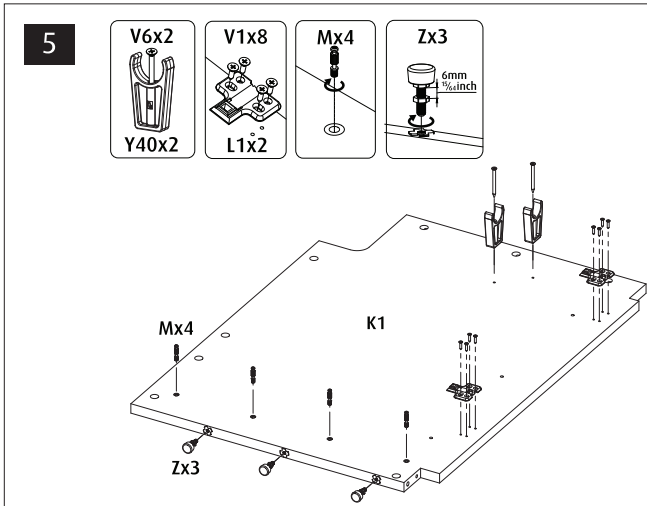

Red Sea REEFER™

750 G2+

Aquarium & Cabinet Assembly Manual

Resource & Support Center:
www.redseafish.com/support/

Aquarium Water Management System

Cabinet

L2		6
L1		
N		72
M		75
M2		6
P		81
Q		81
R		1
S		3
T1		1
T2		3
V1	ST4x16	36
V2	ST3.5x14	2
V3	ST5x35	22
V5	M5x10	1
V6	ST5x70	2
V8	M6x10	2
W		22
Y40		2
Z1		1
ZP		29
ZW		
ZB		

750 G2	Black	White	Part Description
A1	7438B	7438B	Cabinet Bottom Sump
A2	7439B	7439B	Cabinet Bottom Chiller
AP	R42495	R42495	Reefer Cabinet front support
B1	7434B	7434B	Cabinet Rear Middle
B2	7435B	7435B	Cabinet Rear Top
B3	7436B	7436B	Cabinet Rear Bottom
B4	6240B	6240B	Cabinet Rear Bottom support x3
B5	7429-1G2	7429-1G2	Cabinet Side Top support Black x2
C	7437B	7437B	Cabinet Top
D	5275B	5275W	Cabinet Door x3 (Packed inside cabinet door/side package)

750 G2	Black	White	Part Description
E	7432B	7432B	Cabinet Front Upper
F	7443B	7443WB	Cabinet Side Left (Packed inside cabinet door/side package)
G	7444B	7444WB	Cabinet Side Right (Packed inside cabinet door/side package)
H1	7433B	7433B	Cabinet Sockel Blk
H2	7433WB	7433WB	Cabinet Sockel Wht
J	6135-1B	6135-1B	Cabinet Base mid support
K1	7440LB-G2	7440LB-G2	Cabinet Internal Wall Left
K2	7440RB	7440RB	Cabinet Internal Wall Right
Z1	7582B	7582B	Top support plate