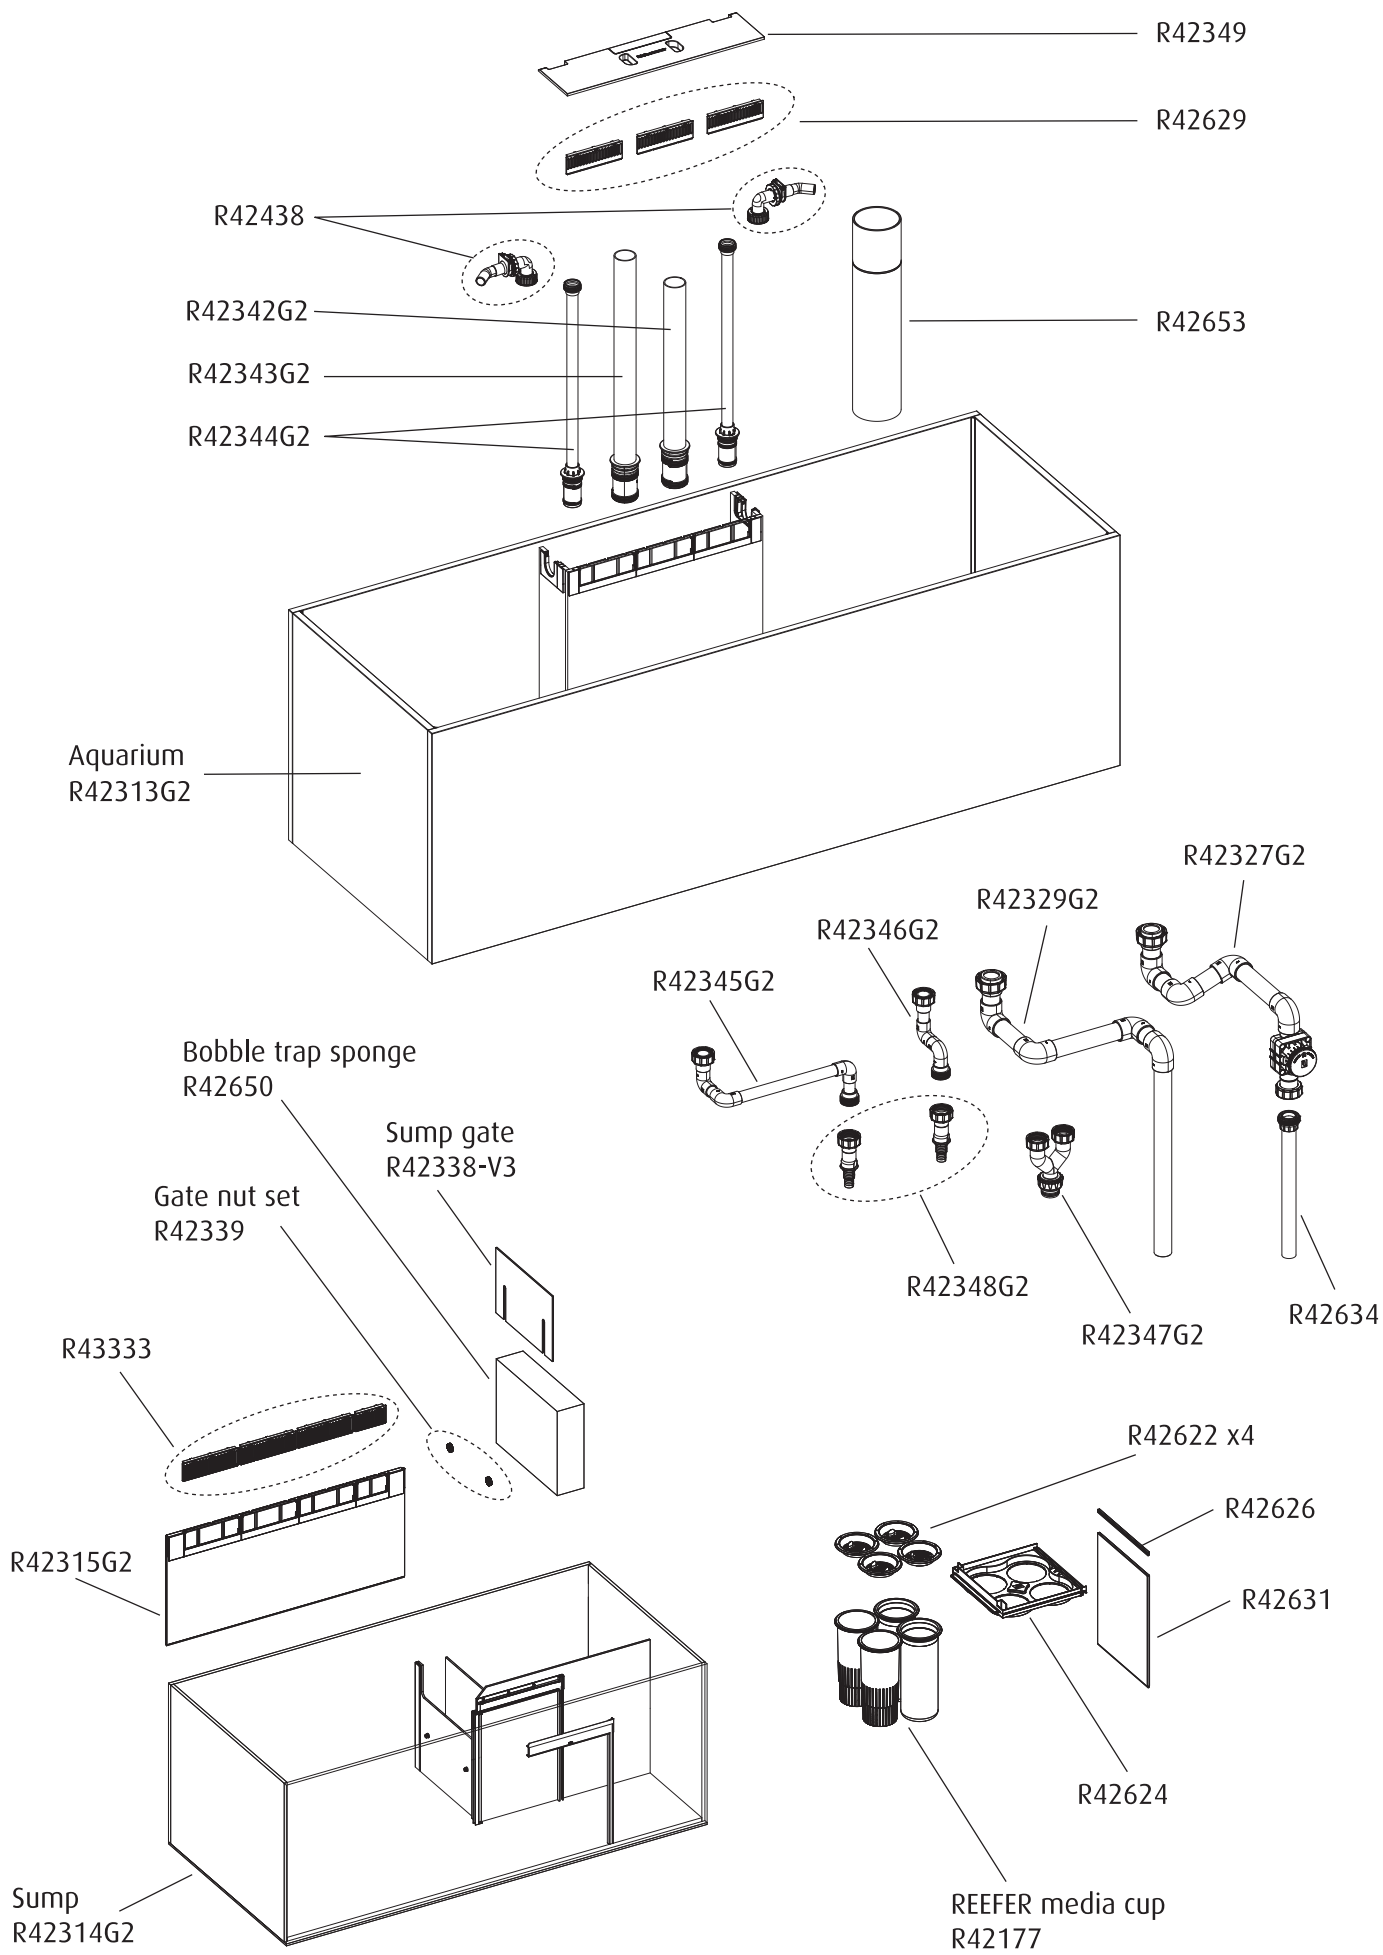

Red Sea REEFER™

750 G2+

Aquarium & Cabinet Assembly Manual

Resource & Support Center:
www.redseafish.com/support/

Aquarium Water Management System

Cabinet

L2		6
L1		
N		72
M		75
M2		6
P		81
Q		81
R		1
S		3
T1		1
T2		3
V1	ST4x16	36
V2	ST3.5x14	2
V3	ST5x35	22
V5	M5x10	1
V6	ST5x70	2
V8	M6x10	2
W		22
Y40		2
Z1		1
ZP		29
ZW		
ZB		

750 G2	Black	White	Part Description
A1	7438B	7438B	Cabinet Bottom Sump
A2	7439B	7439B	Cabinet Bottom Chiller
AP	R42495	R42495	Reefer Cabinet front support
B1	7434B	7434B	Cabinet Rear Middle
B2	7435B	7435B	Cabinet Rear Top
B3	7436B	7436B	Cabinet Rear Bottom
B4	6240B	6240B	Cabinet Rear Bottom support x3
B5	7429-1G2	7429-1G2	Cabinet Side Top support Black x2
C	7437B	7437B	Cabinet Top
D	5275B	5275W	Cabinet Door x3 (Packed inside cabinet door/side package)

750 G2	Black	White	Part Description
E	7432B	7432B	Cabinet Front Upper
F	7443B	7443WB	Cabinet Side Left (Packed inside cabinet door/side package)
G	7444B	7444WB	Cabinet Side Right (Packed inside cabinet door/side package)
H1	7433B	7433B	Cabinet Sockel Blk
H2	7433WB	7433WB	Cabinet Sockel Wht
J	6135-1B	6135-1B	Cabinet Base mid support
K1	7440LB-G2	7440LB-G2	Cabinet Internal Wall Left
K2	7440RB	7440RB	Cabinet Internal Wall Right
Z1	7582B	7582B	Top support plate

26 A

B

x15

C

x29

27

28

34