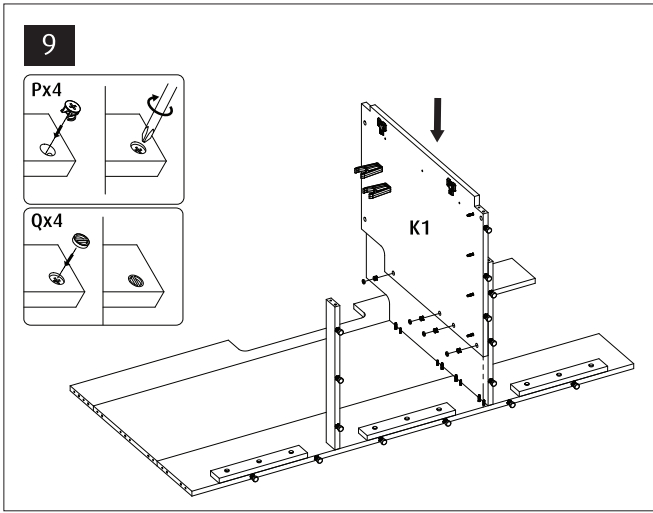

750 G2	Black	White	Part Description
E	7432B	7432B	Cabinet Front Upper
F	7443B	7443WB	Cabinet Side Left (Packed inside cabinet door/side package)
G	7444B	7444WB	Cabinet Side Right (Packed inside cabinet door/side package)
H1	7433B	7433B	Cabinet Sockel Blk
H2	7433WB	7433WB	Cabinet Sockel Wht
J	6135-1B	6135-1B	Cabinet Base mid support
K1	7440LB-G2	7440LB-G2	Cabinet Internal Wall Left
K2	7440RB	7440RB	Cabinet Internal Wall Right
Z1	7582B	7582B	Top support plate