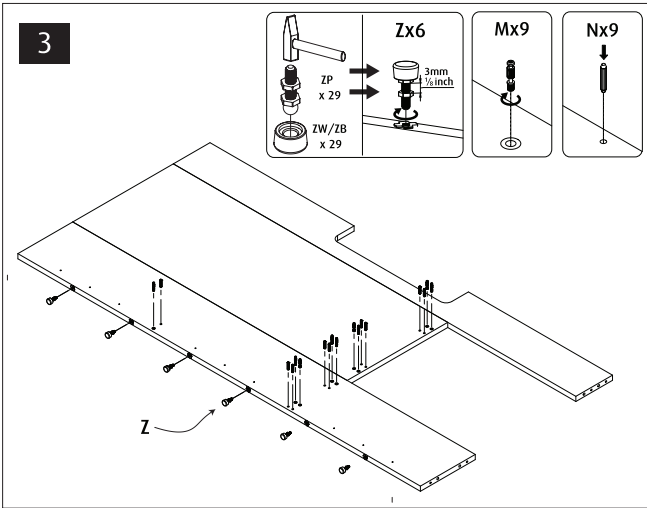

Red Sea REEFER™

750 G2+

Aquarium & Cabinet Assembly Manual

Resource & Support Center:
www.redseafish.com/support/

Aquarium Water Management System

Cabinet

L2		6
L1		
N		72
M		75
M2		6
P		81
Q		81
R		1
S		3
T1		1
T2		3
V1	ST4x16	36
V2	ST3.5x14	2
V3	ST5x35	22
V5	M5x10	1
V6	ST5x70	2
V8	M6x10	2
W		22
Y40		2
Z1		1
ZP		29
ZW		
ZB		

750 G2	Black	White	Part Description
E	7432B	7432B	Cabinet Front Upper
F	7443B	7443WB	Cabinet Side Left (Packed inside cabinet door/side package)
G	7444B	7444WB	Cabinet Side Right (Packed inside cabinet door/side package)
H1	7433B	7433B	Cabinet Sockel Blk
H2	7433WB	7433WB	Cabinet Sockel Wht
J	6135-1B	6135-1B	Cabinet Base mid support
K1	7440LB-G2	7440LB-G2	Cabinet Internal Wall Left
K2	7440RB	7440RB	Cabinet Internal Wall Right
Z1	7582B	7582B	Top support plate