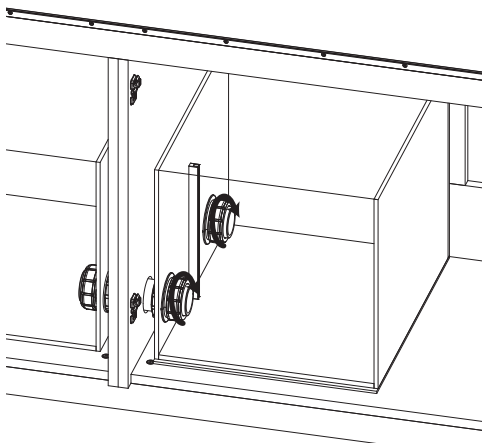

Option 1

Option 2

Option 1

A x2

B

C

D

E

F