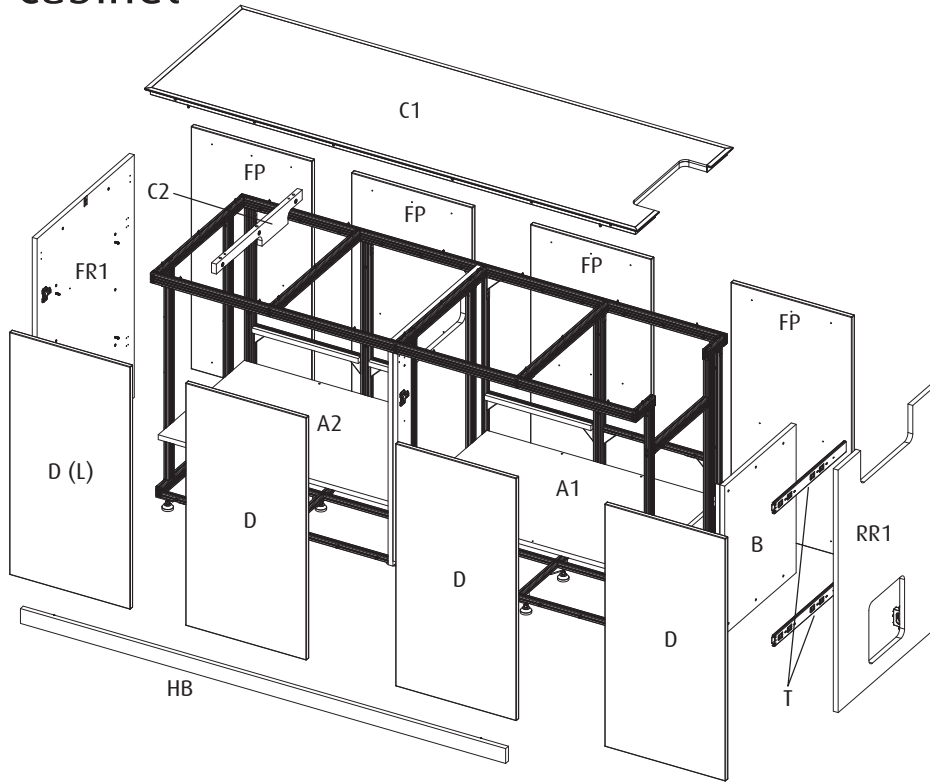

Cabinet

Label	Part Description	Peninsula S-950 G2+	
		BLACK	WHITE
A1	Cabinet Bottom Chiller	9135 A1	
A2	Cabinet Bottom Sump	9135 A2	
C1	Cabinet Top board	9131A	
C2	Cabinet Top internal support board	9140	
FR1	Cabinet Front board	9133B	9133WB
RR1	Cabinet Rear board	9013B	9013WB
FP	Cabinet Fixed Panel	8935B	8935W
HB	Cabinet Sockel	9136	
B/J	Control Board Plate	7959A	
T	extension slide (pair)	7866	
D	Door	8934B	8934W
E1	EVA Rear Center	8950	

V1	ST4x16	48	Z		15
V3	ST5x35	64	M1		3
V4	ST5x50	38	L1		4
V5	ST5x70	1	L3		4
V8	M5x10	2	P		3
V10	M4x30	22	Q		3
V11	M6x35	26	N1		20
V12	ST5x12	104	N2		6
V13	M6x55	16	U		4
V14	P4x12	4	W		20
V16	M4x12	6	S		4
V17	ST5x30	2	T1		4
V18	ST5x25	8	T3		22
V19	ST5x20	4	S1		2
Y1	(40-57)	1	V2		2
Y2	(40-17)	2	FM1		3
Y3	(40-37)	1	FM2		1
Y4	(25-25)	2	FM3		3
L2		4	FM4		3
L4		4	FM5		2
F4		1	FM6		3