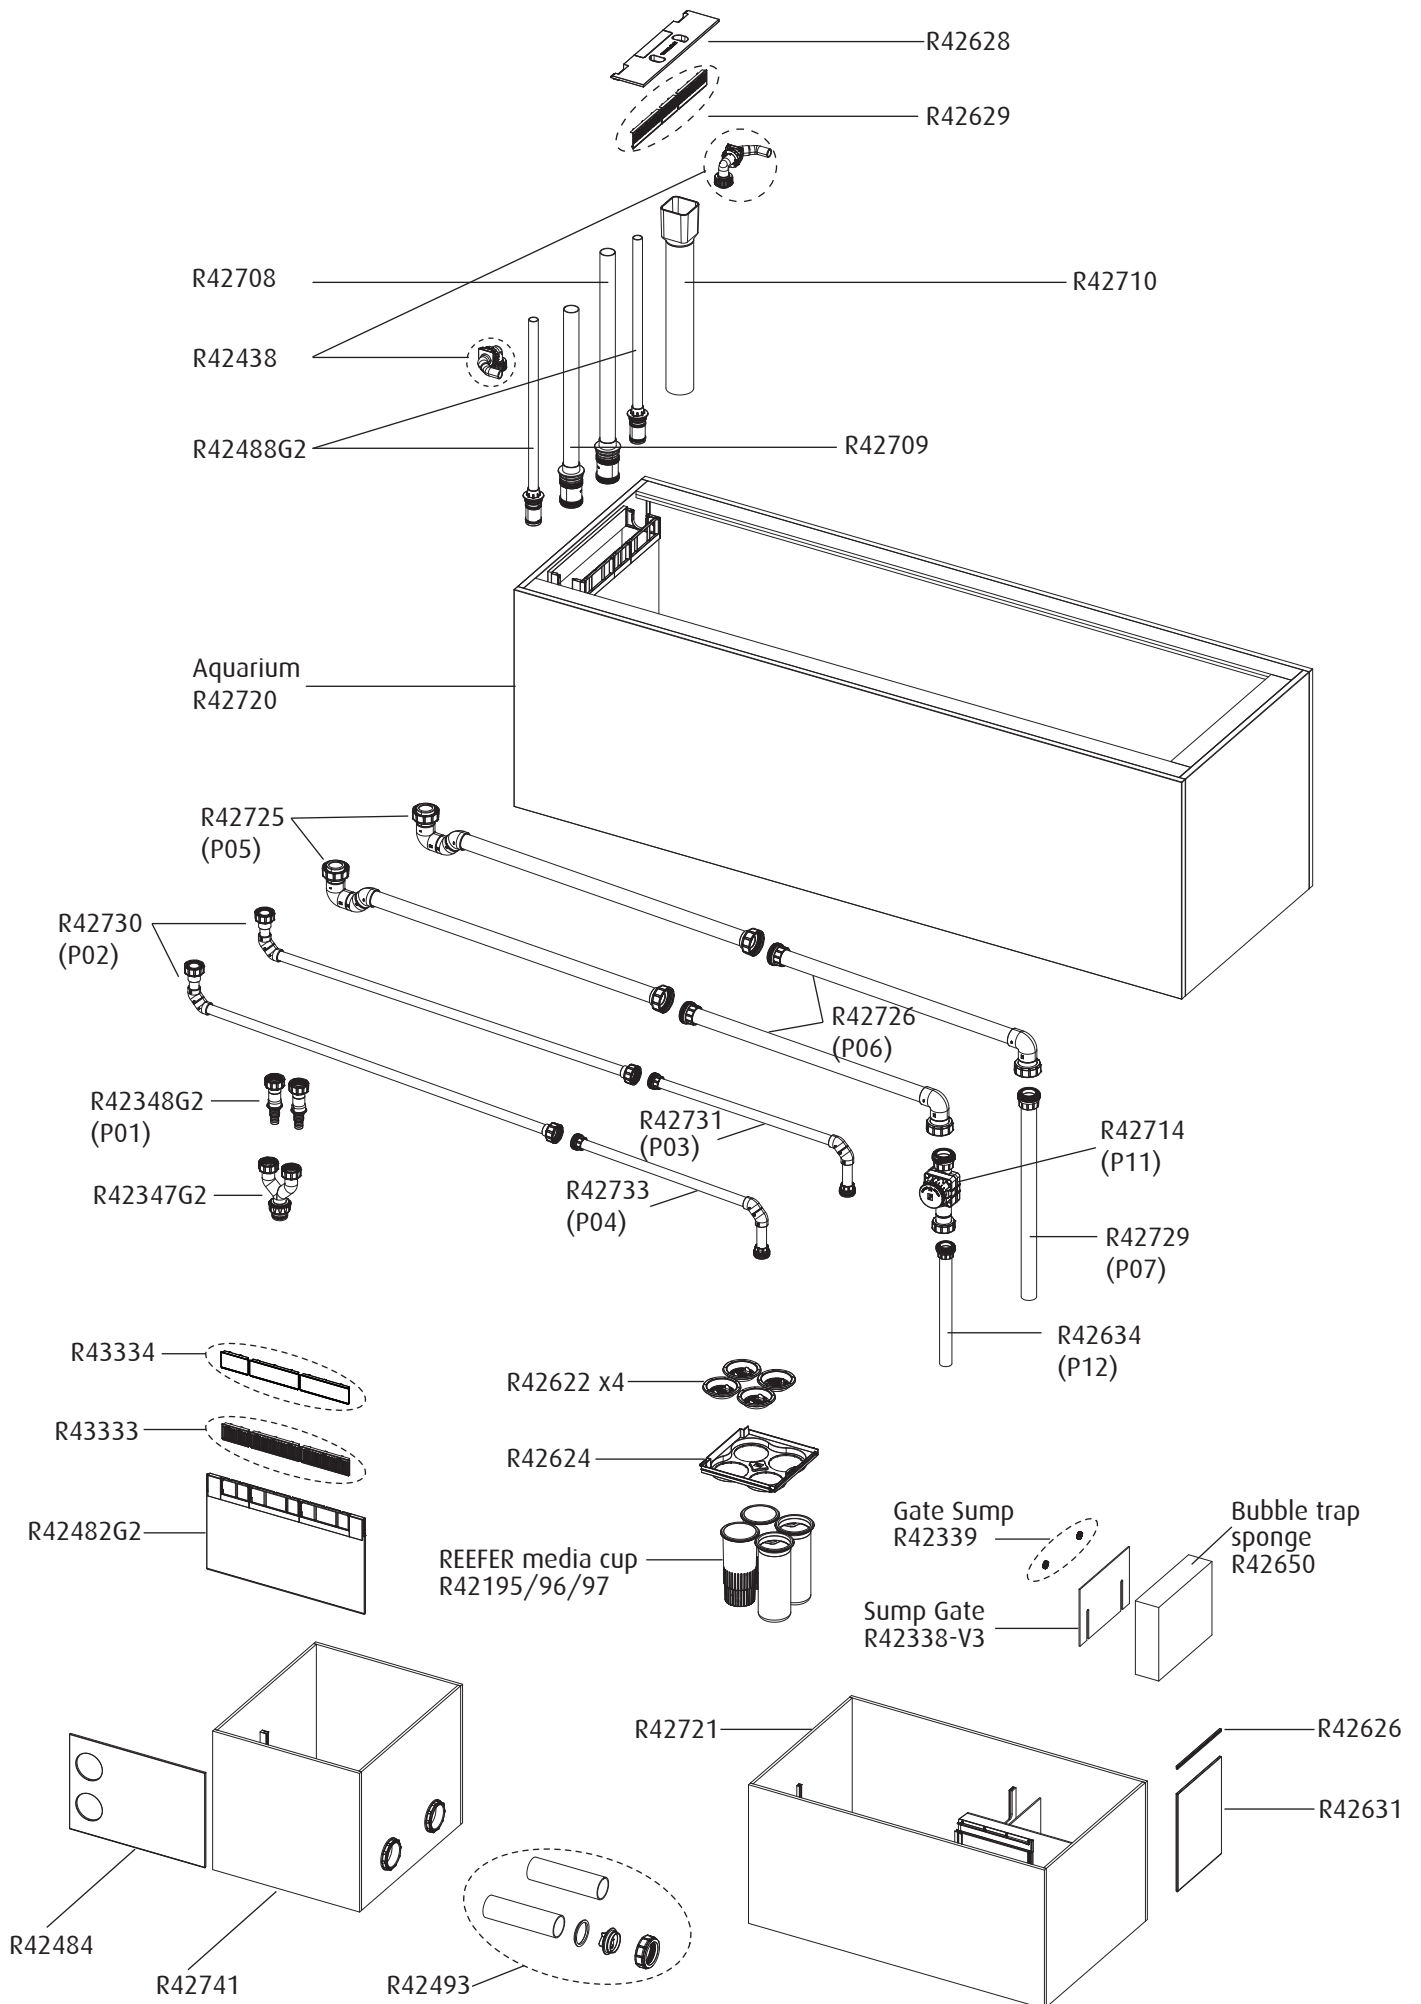

Red Sea REEFER™

Peninsula S 950 G2+

Aquarium & Cabinet Assembly Manual

Resource & Support Center:
www.redseafish.com/support/

Aquarium Water Management System

Frame

Label	Part Description	Peninsula S-950 G2+
M	Mid Frame	9052
FR	Front Frame	9050
RR	Rear Frame	9053
AP	Front Support	7446G
AP1	Top Front Horizontal	9126-1B
AP2	Top Rear Horizontal	9127-1RC
AP3	Bottom Rear Horizontal	9127-2RC
AP4	Top Support	9100-1W

Label	Part Description	Peninsula S-950 G2+
AP5	Rear Vertical	9104-4W1
AP6	Rear Center	9105-1RC
Q1	Chiller Base Mid	9120W-1
Q2	Chiller Base Front	9120W-2
Q3	Chiller Base Rear	9120W-3
Q4	Sump Base Mid Horizontal	9121W-1
Q5	Sump Base Front Horizontal	9121W-2