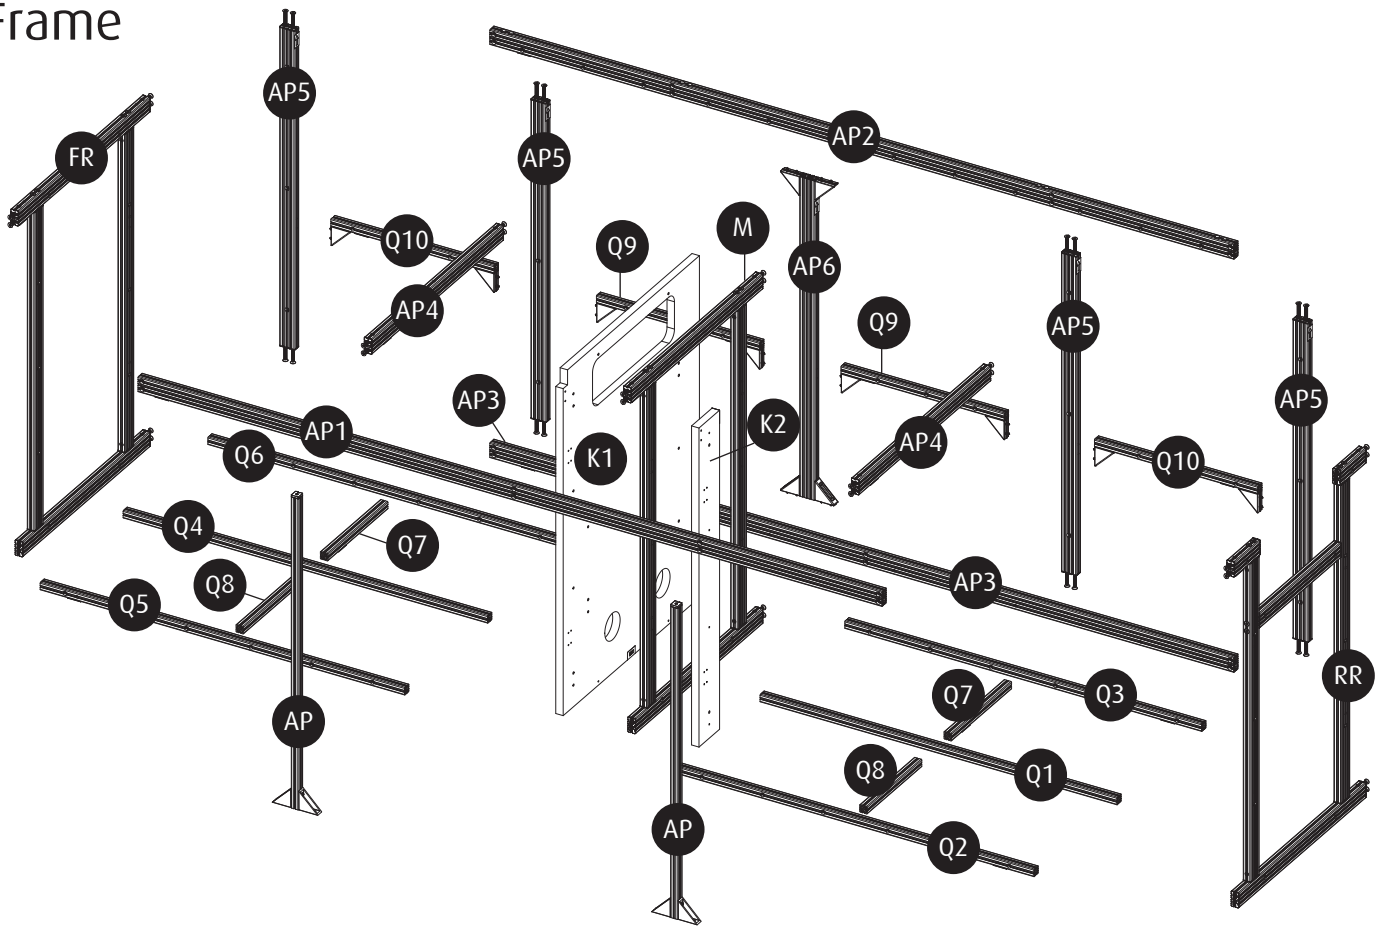

Red Sea REEFER™

Peninsula S 950 G2+

Aquarium & Cabinet Assembly Manual

Resource & Support Center:
www.redseafish.com/support/

Aquarium Water Management System

Frame

Label	Part Description	Peninsula S-950 G2+
M	Mid Frame	9052
FR	Front Frame	9050
RR	Rear Frame	9053
AP	Front Support	7446G
AP1	Top Front Horizontal	9126-1B
AP2	Top Rear Horizontal	9127-1RC
AP3	Bottom Rear Horizontal	9127-2RC
AP4	Top Support	9100-1W