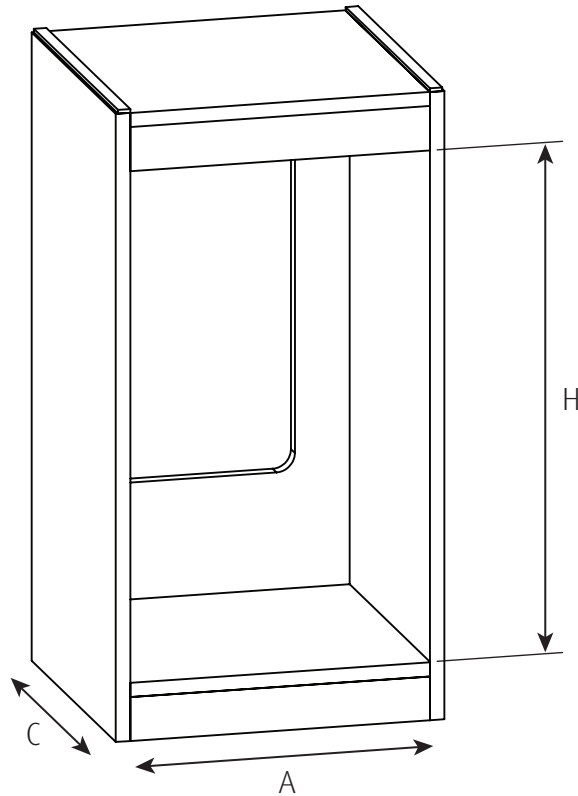

Red Sea

MAX NANO / DESKTOP

	Cube	Peninsula
Cabinet Compartment "A"	41cm / 16.1"	41cm / 16.1"
Depth (rear wall to door) "C"	41cm / 16.1"	54.5cm / 21.4"
Height (Cabinet floor to Top header) "H"	70cm / 27.5"	70cm / 27.5"