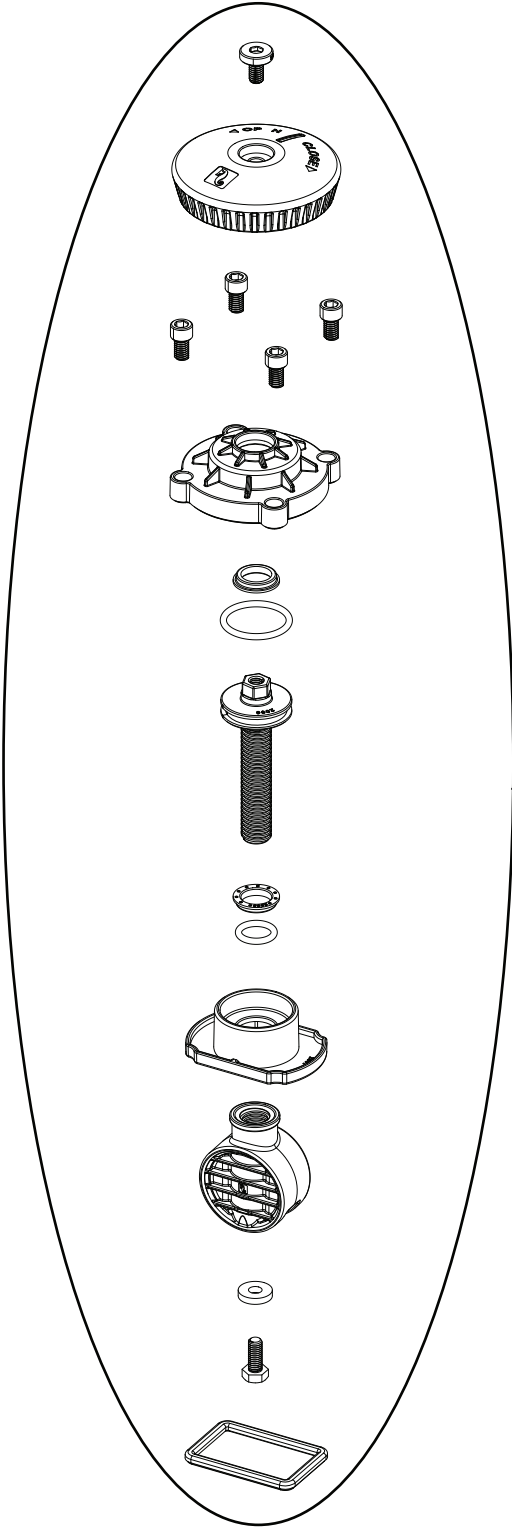

VALVE REPAIR KIT

Repair Kit
R45357