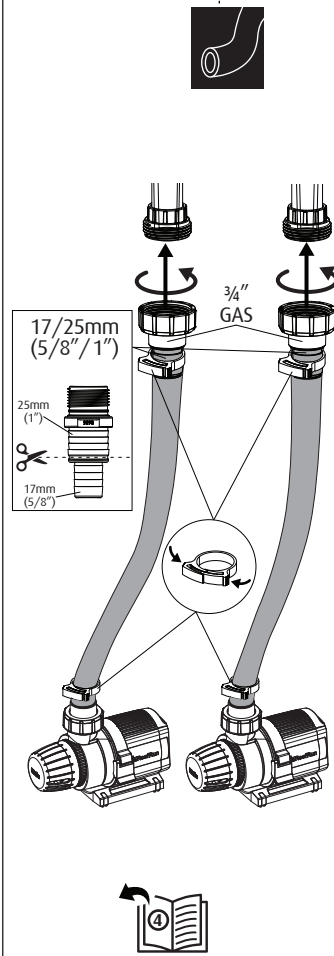

# Return Pump Connectors

Hose-barbs for tube Internal Diameter		Quantity Included	Spare Part Kits		
			R45347 Uniun 25mm (3/4")	R45348 Uniun 32mm (1")	R45350
	17/25mm (5/8" / 1")	2	1		
	25/32mm (1" / 1 1/4")	1		1	
Female threaded					
	3/4" GAS	2	1		
	1" GAS	1		1	
Rigid PVC Pipe adapters					
	25mm (3/4")	2	1		
	32mm (1")	1		1	
Screw Nuts					
	Screw Nut 25mm	2	1		
	Screw Nut 32mm	1		1	
Y-Split Connector					
	25 -32 Y Split Connector	1			1

51

52

**X1**

**X2**

67

Rx2

68

X2