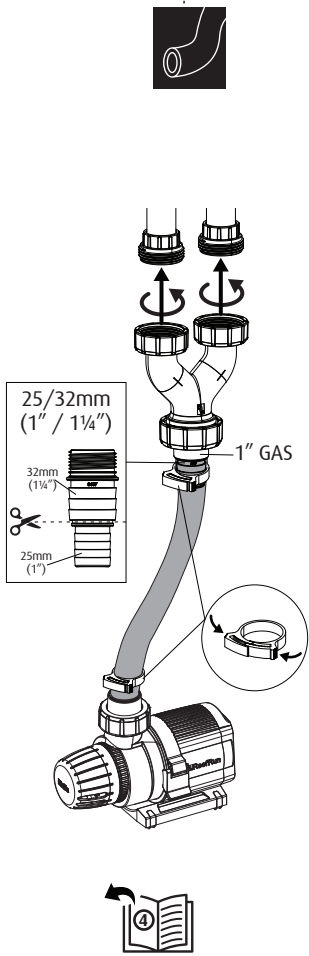

# Return Pump Connectors

Hose-barbs for tube Internal Diameter		Quantity Included	Spare Part Kits		
			R45347 Uniun 25mm (3/4")	R45348 Uniun 32mm (1")	R45350
	17/25mm (5/8" / 1")	2	1		
	25/32mm (1" / 1 1/4")	1		1	
Female threaded					
	3/4" GAS	2	1		
	1" GAS	1		1	
Rigid PVC Pipe adapters					
	25mm (3/4")	2	1		
	32mm (1")	1		1	
Screw Nuts					
	Screw Nut 25mm	2	1		
	Screw Nut 32mm	1		1	
Y-Split Connector					
	25 -32 Y Split Connector	1			1

51

52

**X1**

**X2**

67

Rx2

68

X2