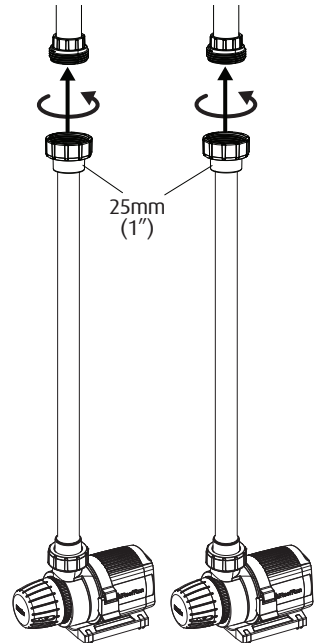

# Return Pump Connectors

Hose-barbs for tube Internal Diameter		Quantity Included	Spare Part Kits		
			R45347 Uniun 25mm (3/4")	R45348 Uniun 32mm (1")	R45350
	17/25mm (5/8" / 1")	2	1		
	25/32mm (1" / 1 1/4")	1		1	
Female threaded					
	3/4" GAS	2	1		
	1" GAS	1		1	
Rigid PVC Pipe adapters					
	25mm (3/4")	2	1		
	32mm (1")	1		1	
Screw Nuts					
	Screw Nut 25mm	2	1		
	Screw Nut 32mm	1		1	
Y-Split Connector					
	25 -32 Y Split Connector	1			1

Click

42

43

44

45

46

47

48

49

50

75

Rx2

76

X2

L3x4

V1x8