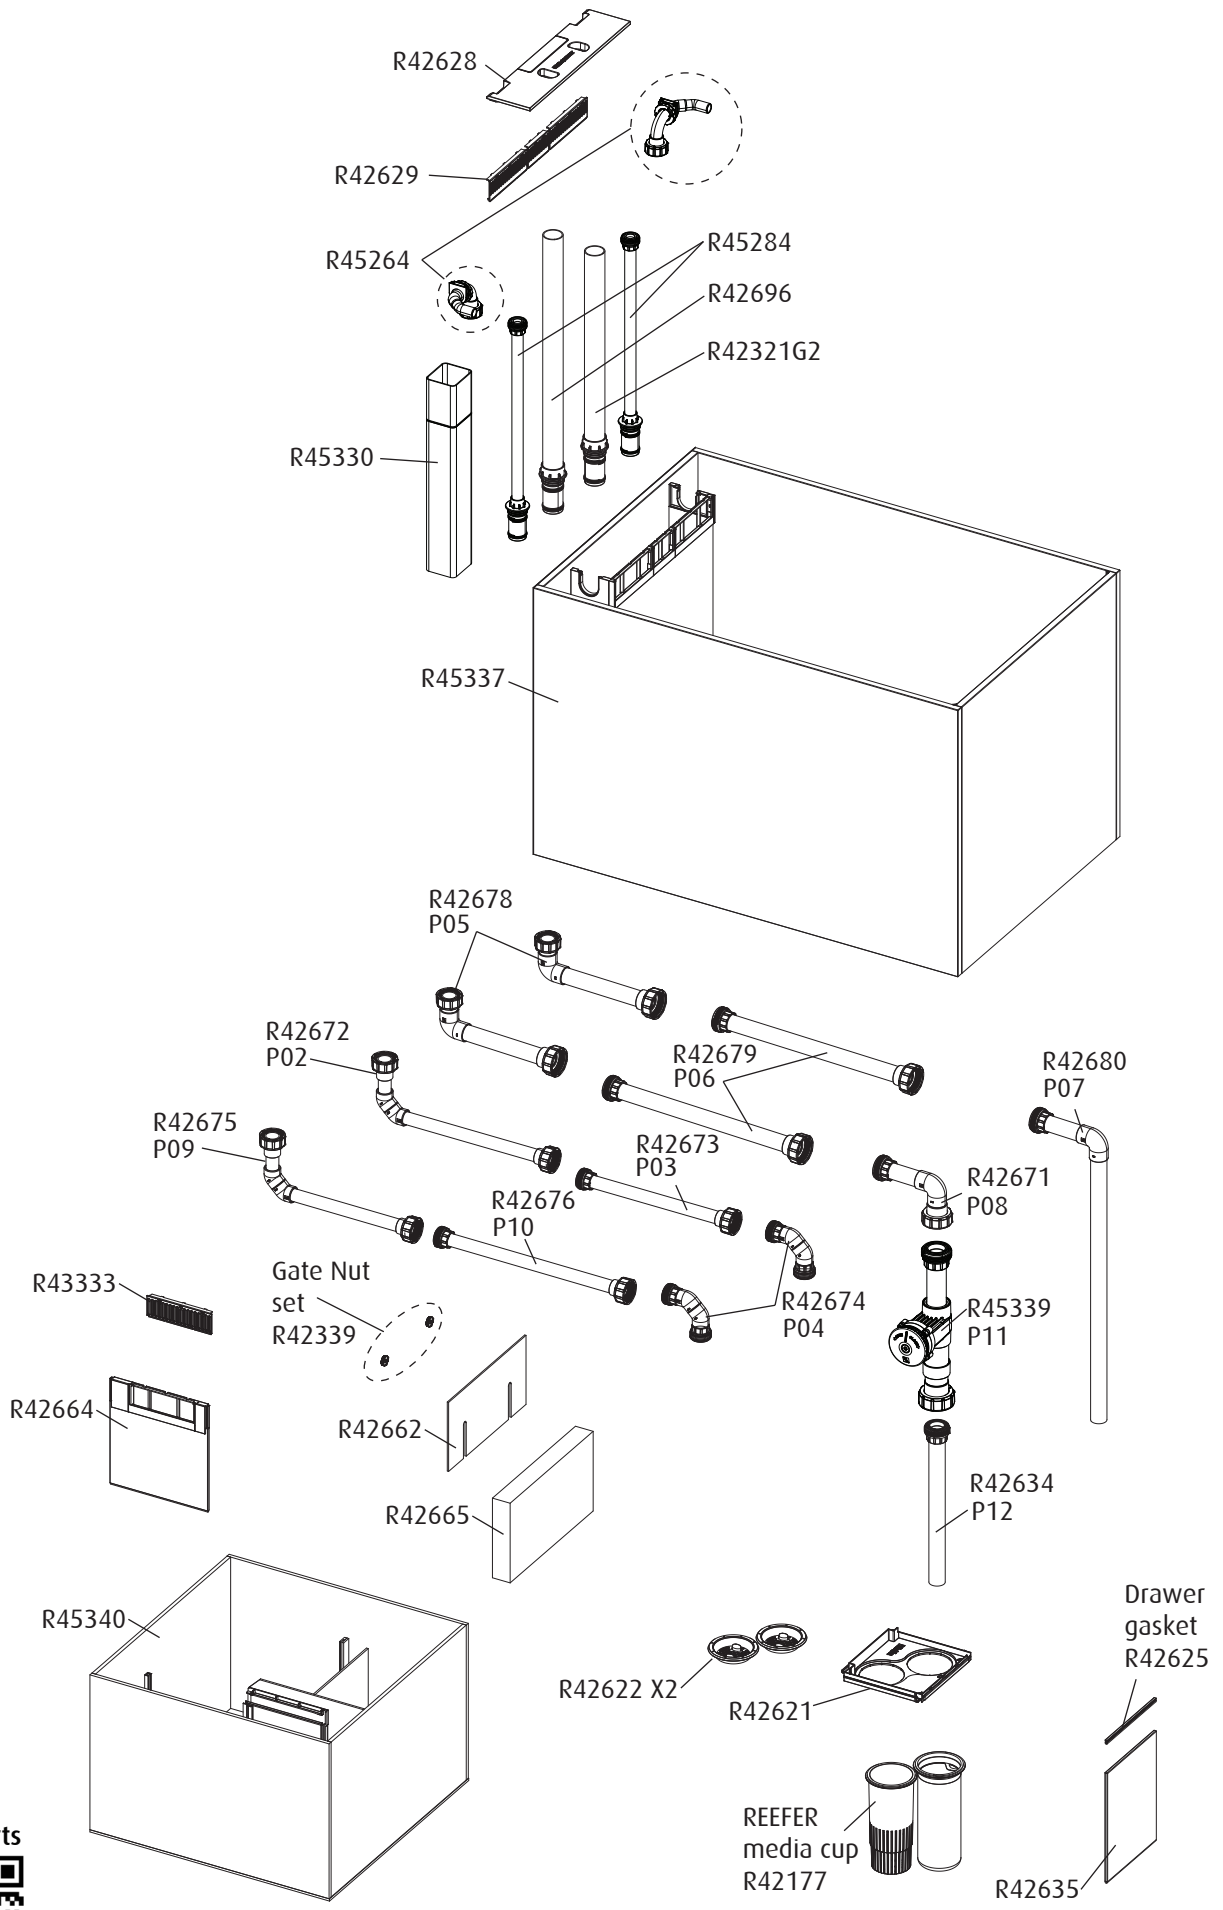

Aquarium Water Management System

Scan for Spare parts