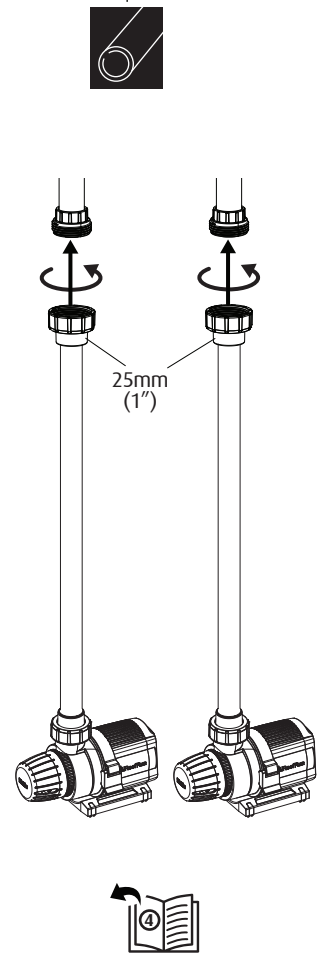

# Return Pump Connectors

Hose-barbs for tube Internal Diameter		Quantity Included	Spare Part Kits		
			R45347 Uniun 25mm (3/4")	R45348 Uniun 32mm (1")	R45350
	17/25mm (5/8" / 1")	2	1		
	25/32mm (1" / 1 1/4")	1		1	
Female threaded					
	3/4" GAS	2	1		
	1" GAS	1		1	
Rigid PVC Pipe adapters					
	25mm (3/4")	2	1		
	32mm (1")	1		1	
Screw Nuts					
	Screw Nut 25mm	2	1		
	Screw Nut 32mm	1		1	
Y-Split Connector					
	25 -32 Y Split Connector	1			1

51

52

**X1**

**X2**

67

Rx2

68

X2